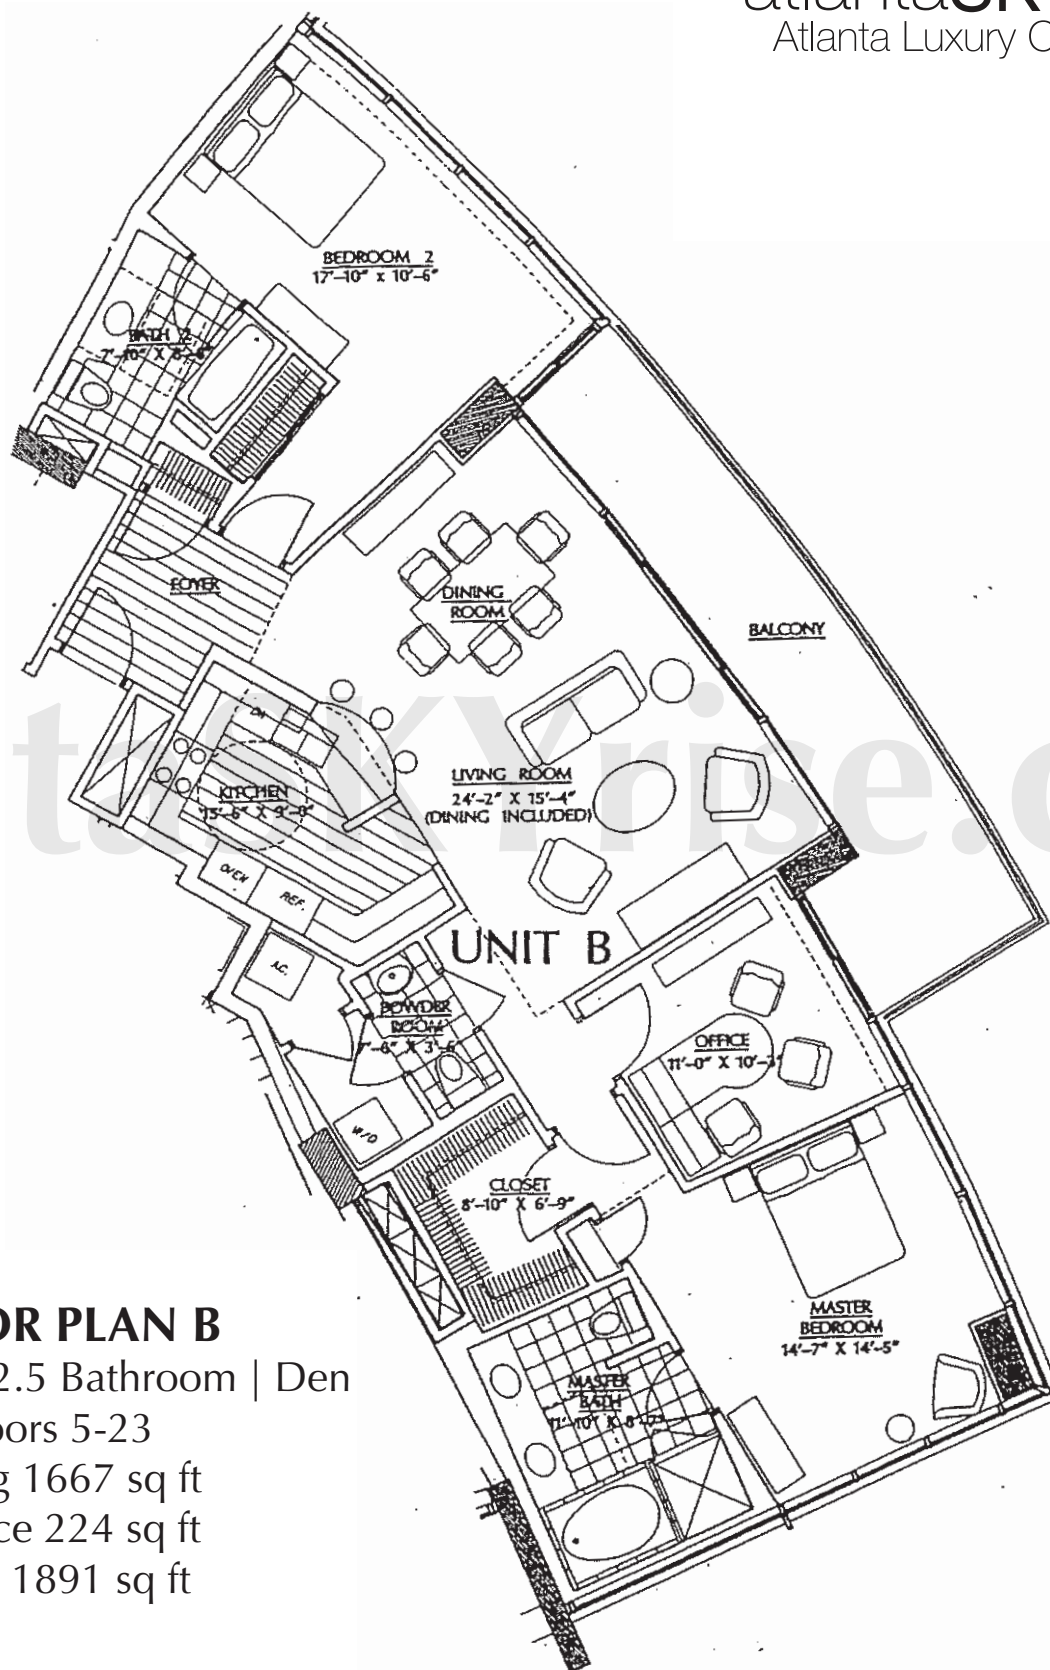

PARK REGENCY

atlantaSKYrise®
Atlanta Luxury Condos

FLOOR PLAN B

2 Bedroom | 2.5 Bathroom | Den

Floors 5-23

Living 1667 sq ft

Terrace 224 sq ft

Total 1891 sq ft