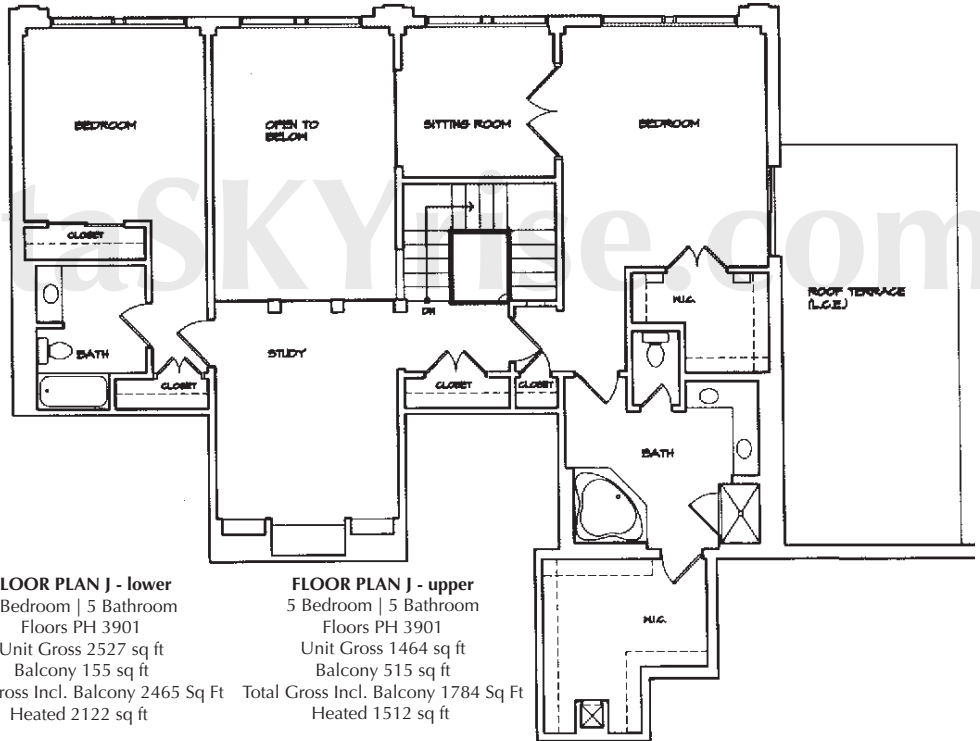

PARAMOUNT

• AT BUCKHEAD •
A FIVE STAR CONDOMINIUM™

atlanta**SKYrise**®
Atlanta Luxury Condos

FLOOR PLAN J - total

5 Bedroom | 5 Bathroom
Floors PH 3901

Unit Gross 5796 sq ft
Balcony 455 sq ft

Total Gross Incl. Balcony 4249 Sq Ft
Heated 5454 sq ft

FLOOR PLAN J - lower

5 Bedroom | 5 Bathroom
Floors PH 3901

Unit Gross 2527 sq ft
Balcony 155 sq ft

Total Gross Incl. Balcony 2465 Sq Ft
Heated 2122 sq ft

FLOOR PLAN J - upper

5 Bedroom | 5 Bathroom
Floors PH 3901

Unit Gross 1464 sq ft
Balcony 515 sq ft

Total Gross Incl. Balcony 1784 Sq Ft
Heated 1512 sq ft