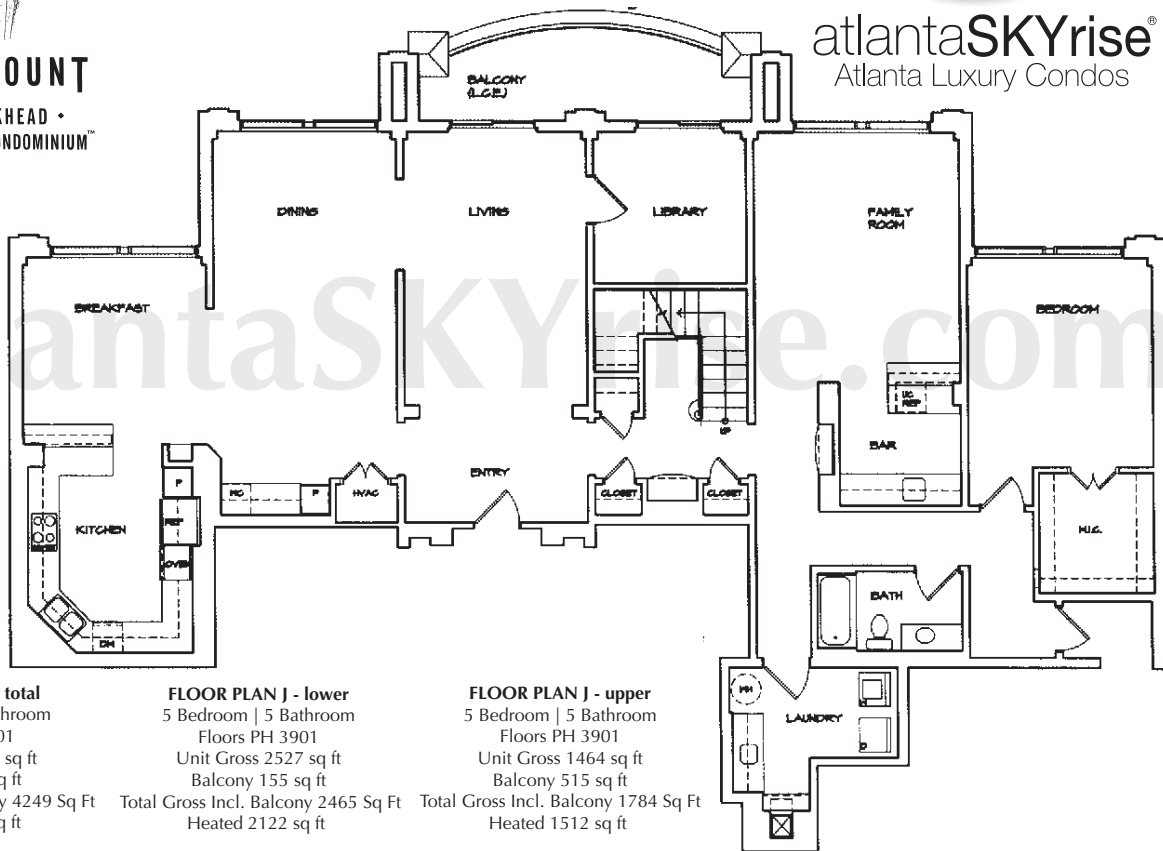

# PARAMOUNT

• AT BUCKHEAD •  
A FIVE STAR CONDOMINIUM™

atlanta**SKY**rise®  
Atlanta Luxury Condos

**FLOOR PLAN J - total**  
5 Bedroom | 5 Bathroom  
Floors PH 3901

Unit Gross 5796 sq ft  
Balcony 455 sq ft

Total Gross Incl. Balcony 4249 Sq Ft  
Heated 5454 sq ft

**FLOOR PLAN J - lower**  
5 Bedroom | 5 Bathroom  
Floors PH 3901

Unit Gross 2527 sq ft  
Balcony 155 sq ft

Total Gross Incl. Balcony 2465 Sq Ft  
Heated 2122 sq ft

**FLOOR PLAN J - upper**  
5 Bedroom | 5 Bathroom  
Floors PH 3901

Unit Gross 1464 sq ft  
Balcony 515 sq ft

Total Gross Incl. Balcony 1784 Sq Ft  
Heated 1512 sq ft