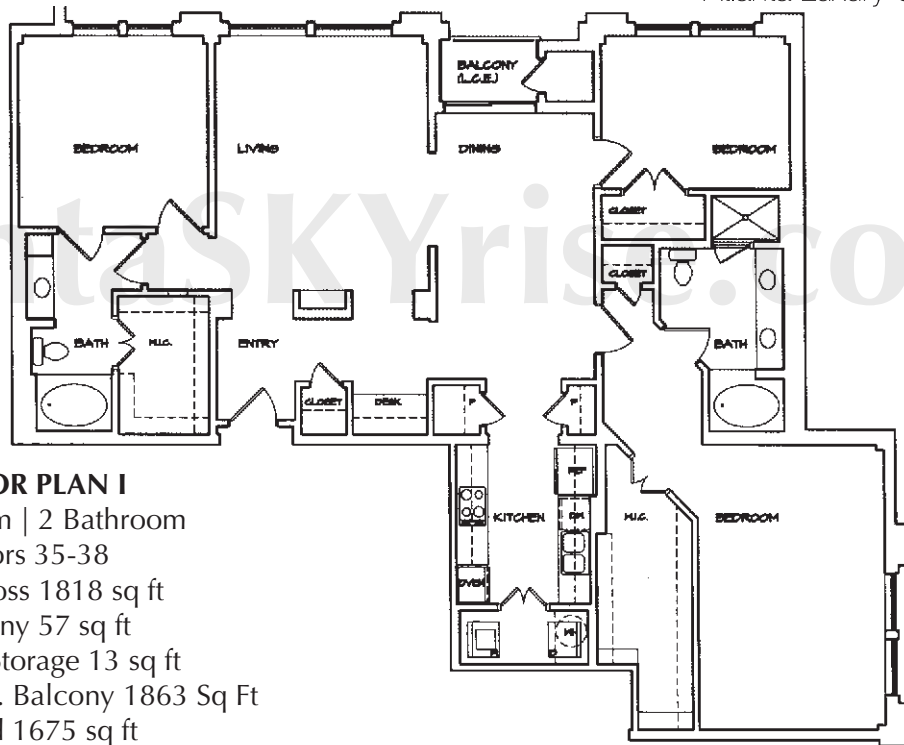

PARAMOUNT

• AT BUCKHEAD •
A FIVE STAR CONDOMINIUM™

atlanta**SKYrise**®
Atlanta Luxury Condos

FLOOR PLAN I

3 Bedroom | 2 Bathroom

Floors 35-38

Unit Gross 1818 sq ft

Balcony 57 sq ft

External Storage 13 sq ft

Total Gross Incl. Balcony 1863 Sq Ft

Heated 1675 sq ft