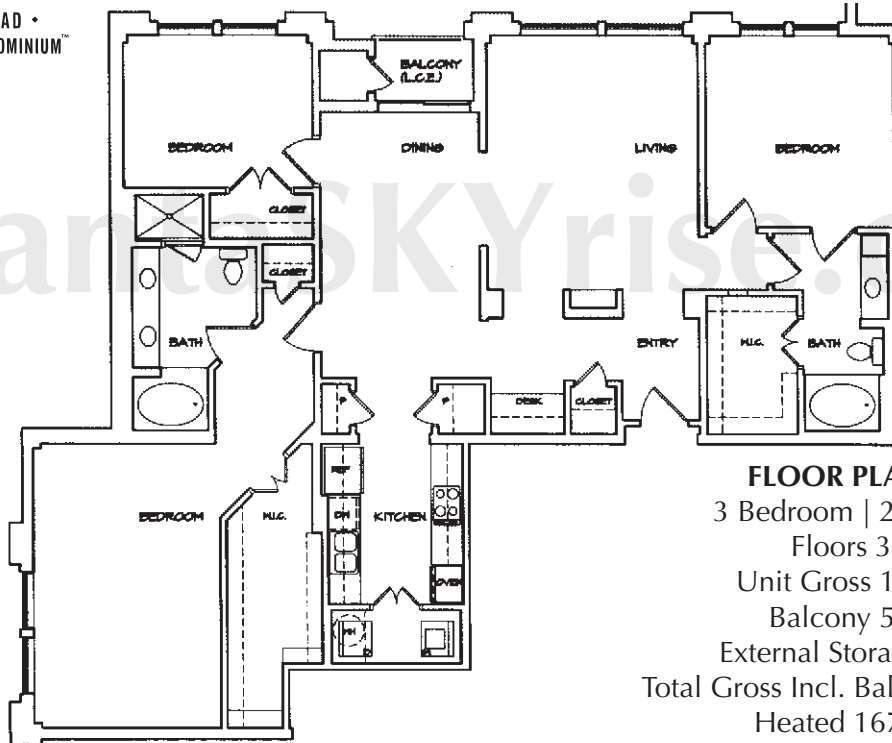

PARAMOUNT

• AT BUCKHEAD •
A FIVE STAR CONDOMINIUM™

atlanta**SKYrise**®
Atlanta Luxury Condos

FLOOR PLAN I-rev

3 Bedroom | 2 Bathroom

Floors 35-38

Unit Gross 1818 sq ft

Balcony 57 sq ft

External Storage 13 sq ft

Total Gross Incl. Balcony 1863 Sq Ft

Heated 1675 sq ft