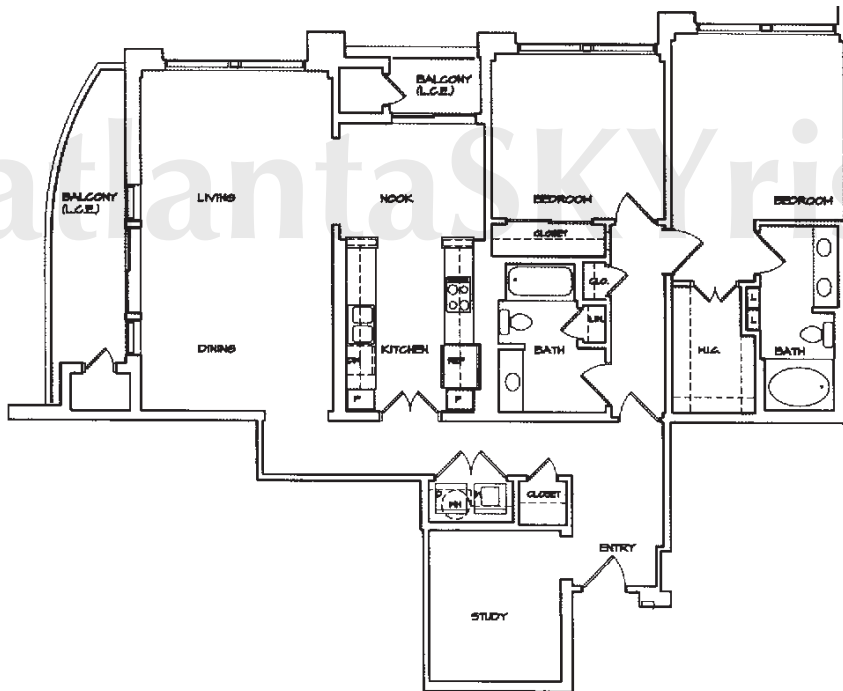

PARAMOUNT

• AT BUCKHEAD •
A FIVE STAR CONDOMINIUM™

atlanta**SKYrise**®
Atlanta Luxury Condos

FLOOR PLAN H

2 Bedroom | 2 Bathroom | Study

Floors 35-38

Unit Gross 1654 sq ft

Balcony 195 sq ft

External Storage 28 sq ft

Total Gross Incl. Balcony 1857 Sq Ft

Heated 1506 sq ft