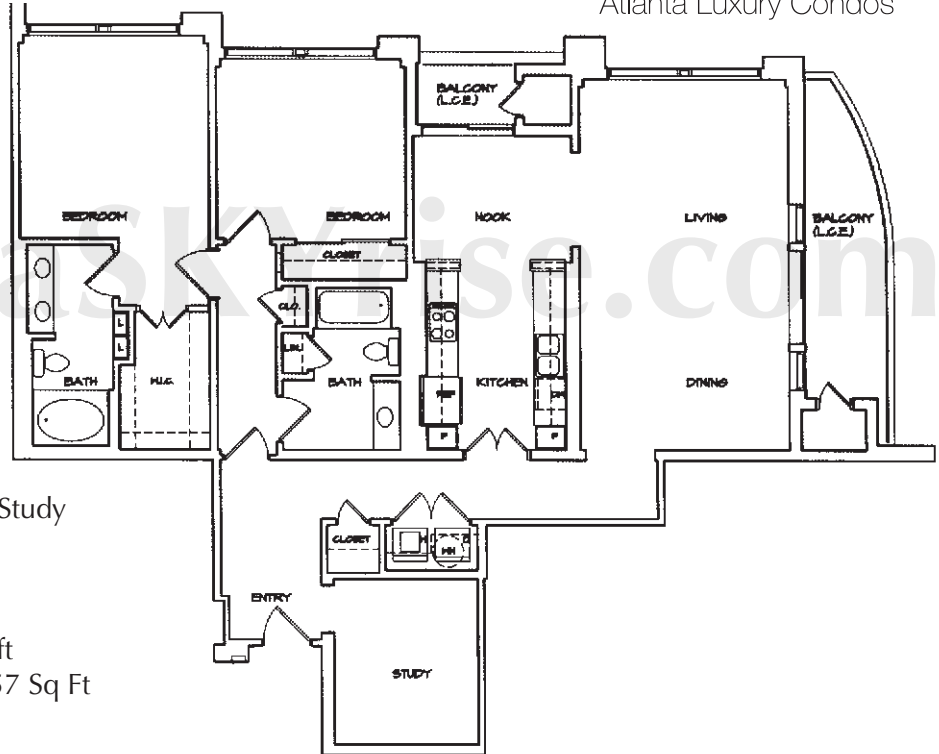

PARAMOUNT

• AT BUCKHEAD •
A FIVE STAR CONDOMINIUM™

atlanta**SKYrise**®
Atlanta Luxury Condos

FLOOR PLAN H-rev

2 Bedroom | 2 Bathroom | Study

Floors 35-38

Unit Gross 1654 sq ft

Balcony 195 sq ft

External Storage 28 sq ft

Total Gross Incl. Balcony 1857 Sq Ft

Heated 1506 sq ft