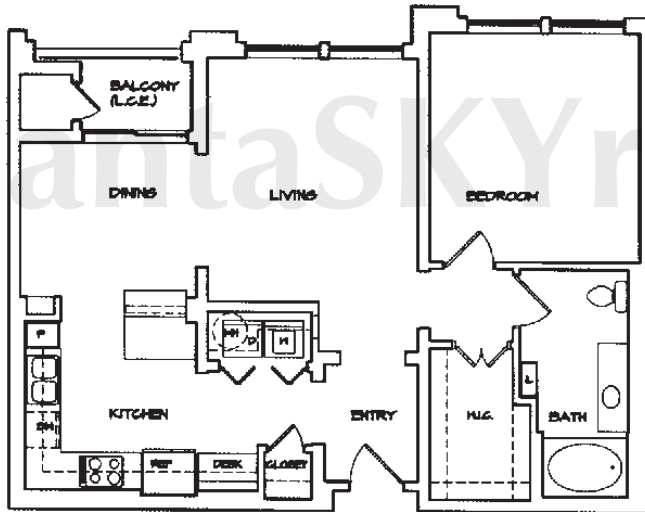

PARAMOUNT

• AT BUCKHEAD •
A FIVE STAR CONDOMINIUM™

atlanta**SKYrise**®
Atlanta Luxury Condos

FLOOR PLAN H-BC

1 Bedroom | 1 Bathroom

Floors 2-7

Unit Gross 924 sq ft

Balcony 52 sq ft

External Storage 16 sq ft

Total Gross Incl. Balcony 972 Sq Ft

Heated 840 sq ft