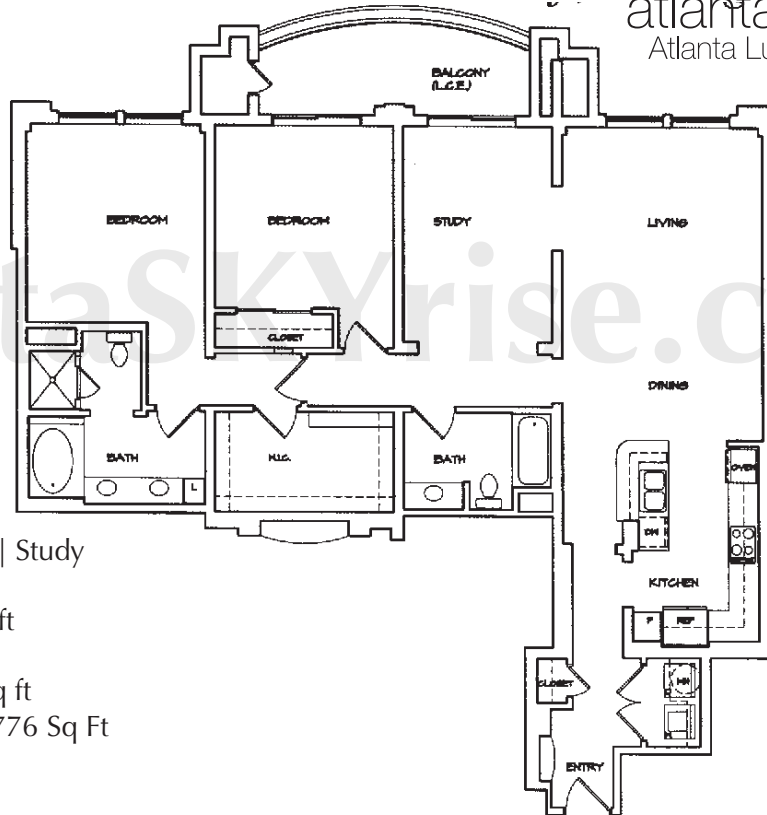

**PARAMOUNT**

• AT BUCKHEAD •  
A FIVE STAR CONDOMINIUM™

atlanta**SKYrise**®  
Atlanta Luxury Condos

**FLOOR PLAN G**

2 Bedroom | 2 Bathroom | Study

Floors 5-38

Unit Gross 1628 sq ft

Balcony 116 sq ft

External Storage 52 sq ft

Total Gross Incl. Balcony 1776 Sq Ft

Heated 1482 sq ft

atlantaSkyrise.com