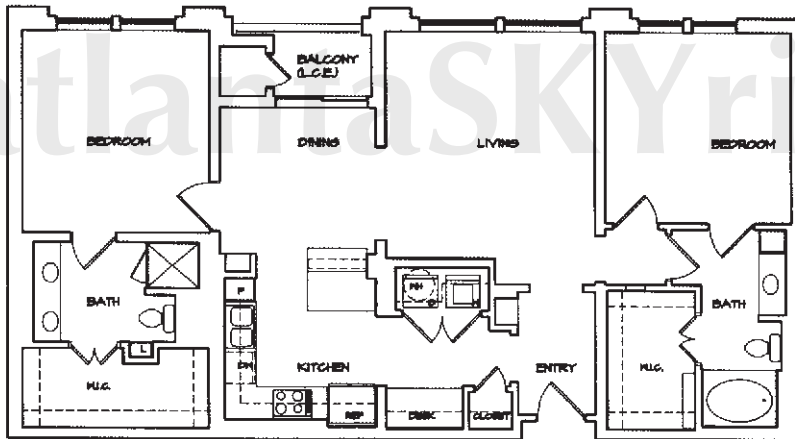

PARAMOUNT

• AT BUCKHEAD •
A FIVE STAR CONDOMINIUM™

atlanta**SKYrise**®
Atlanta Luxury Condos

FLOOR PLAN D-rev

2 Bedroom | 2 Bathroom

Floors 3-34

Unit Gross 1515 sq ft

Balcony 57 sq ft

External Storage 15 sq ft

Total Gross Incl. Balcony 1565 Sq Ft

Heated 1200 sq ft