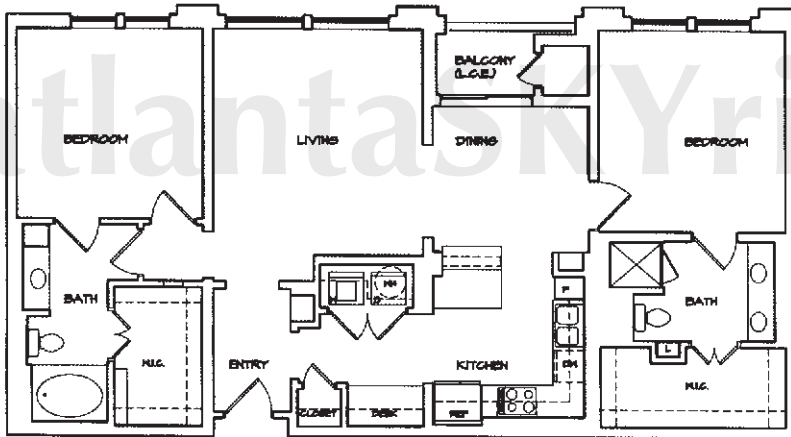

**PARAMOUNT**

• AT BUCKHEAD •  
A FIVE STAR CONDOMINIUM™

atlanta**SKYrise**®  
Atlanta Luxury Condos

**FLOOR PLAN D**

2 Bedroom | 2 Bathroom  
Floors 3-34

Unit Gross 1515 sq ft

Balcony 57 sq ft

External Storage 15 sq ft

Total Gross Incl. Balcony 1565 Sq Ft

Heated 1200 sq ft