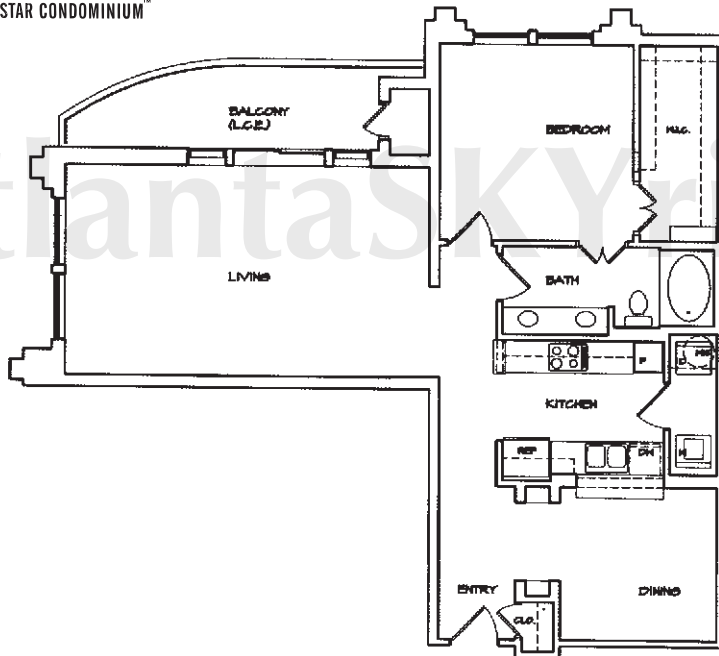

**PARAMOUNT**

• AT BUCKHEAD •  
A FIVE STAR CONDOMINIUM™

atlanta**SKYrise**®  
Atlanta Luxury Condos

**FLOOR PLAN C-rev**

1 Bedroom | 1 Bathroom

Floors 2-34

Unit Gross 1127 sq ft

Balcony 165 sq ft

External Storage 13 sq ft

Total Gross Incl. Balcony 1505 Sq Ft

Heated 1025 sq ft