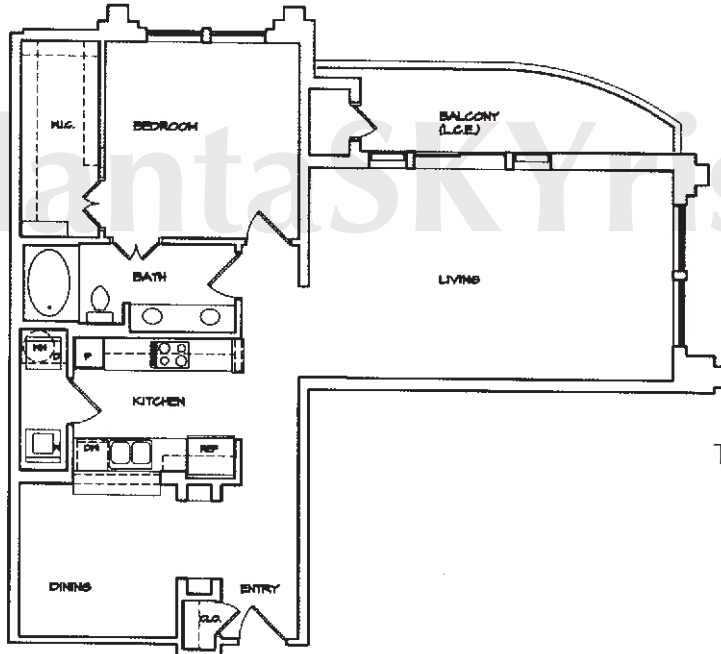

PARAMOUNT

• AT BUCKHEAD •
A FIVE STAR CONDOMINIUM™

atlanta**SKYrise**®
Atlanta Luxury Condos

FLOOR PLAN C

1 Bedroom | 1 Bathroom

Floors 2-34

Unit Gross 1127 sq ft

Balcony 165 sq ft

External Storage 13 sq ft

Total Gross Incl. Balcony 1505 Sq Ft

Heated 1025 sq ft