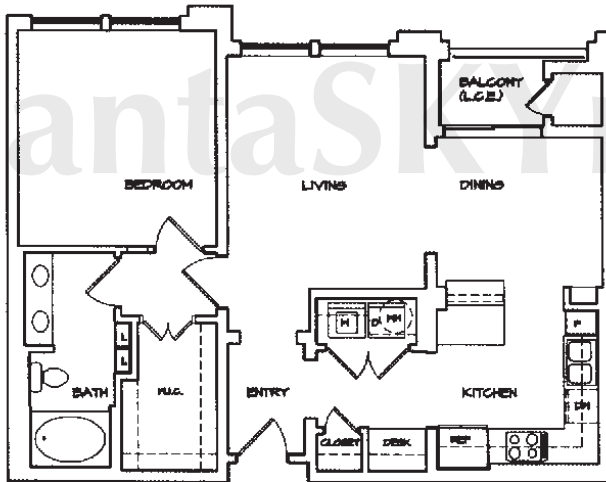

PARAMOUNT

• AT BUCKHEAD •
A FIVE STAR CONDOMINIUM™

atlanta**SKY**rise®
Atlanta Luxury Condos

FLOOR PLAN B-rev

1 Bedroom | 1 Bathroom

Floors 3-34

Unit Gross 924 sq ft

Balcony 52 sq ft

External Storage 16 sq ft

Total Gross Incl. Balcony 972 Sq Ft

Heated 840 sq ft