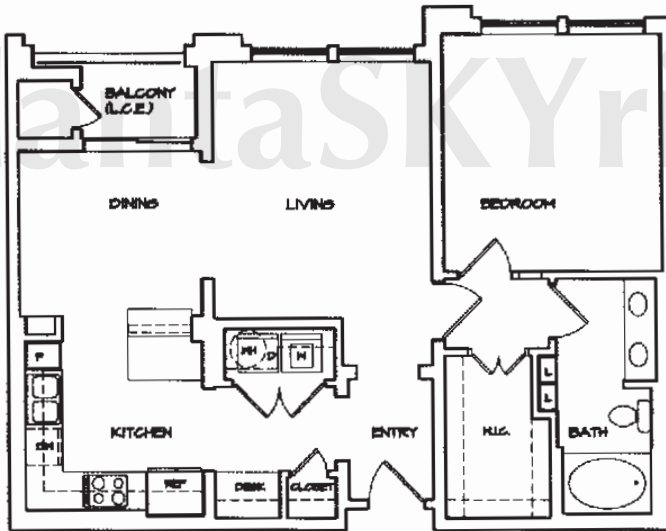

PARAMOUNT

• AT BUCKHEAD •
A FIVE STAR CONDOMINIUM™

atlanta**SKYrise**®
Atlanta Luxury Condos

FLOOR PLAN B

1 Bedroom | 1 Bathroom

Floors 8-34

Unit Gross 924 sq ft

Balcony 52 sq ft

External Storage 16 sq ft

Total Gross Incl. Balcony 972 Sq Ft

Heated 840 sq ft