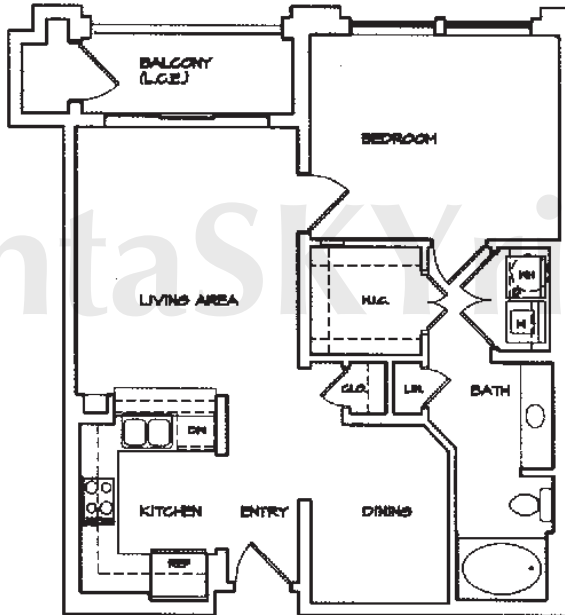

PARAMOUNT

• AT BUCKHEAD •
A FIVE STAR CONDOMINIUM™

atlanta**SKYrise**®
Atlanta Luxury Condos

FLOOR PLAN A-rev

1 Bedroom | 1 Bathroom

Floors 3-34

Unit Gross 802 sq ft

Balcony 55 sq ft

External Storage 25 sq ft

Total Gross Incl. Balcony 880 Sq Ft

Heated 725 sq ft