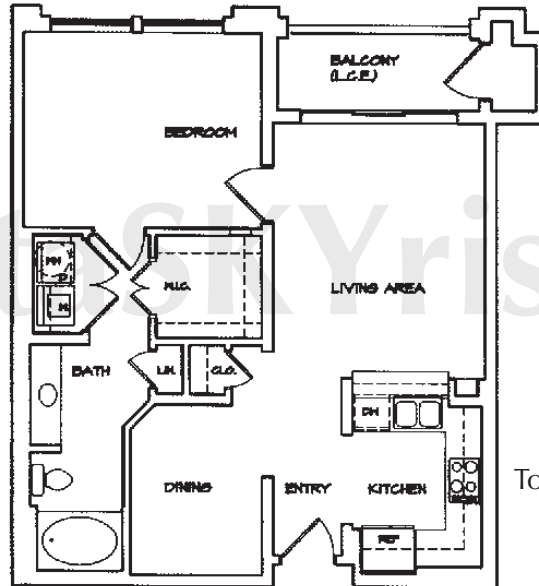

PARAMOUNT

• AT BUCKHEAD •
A FIVE STAR CONDOMINIUM™

atlanta**SKYrise**®
Atlanta Luxury Condos

FLOOR PLAN A

1 Bedroom | 1 Bathroom

Floors 3-34

Unit Gross 802 sq ft

Balcony 55 sq ft

External Storage 25 sq ft

Total Gross Incl. Balcony 880 Sq Ft

Heated 725 sq ft