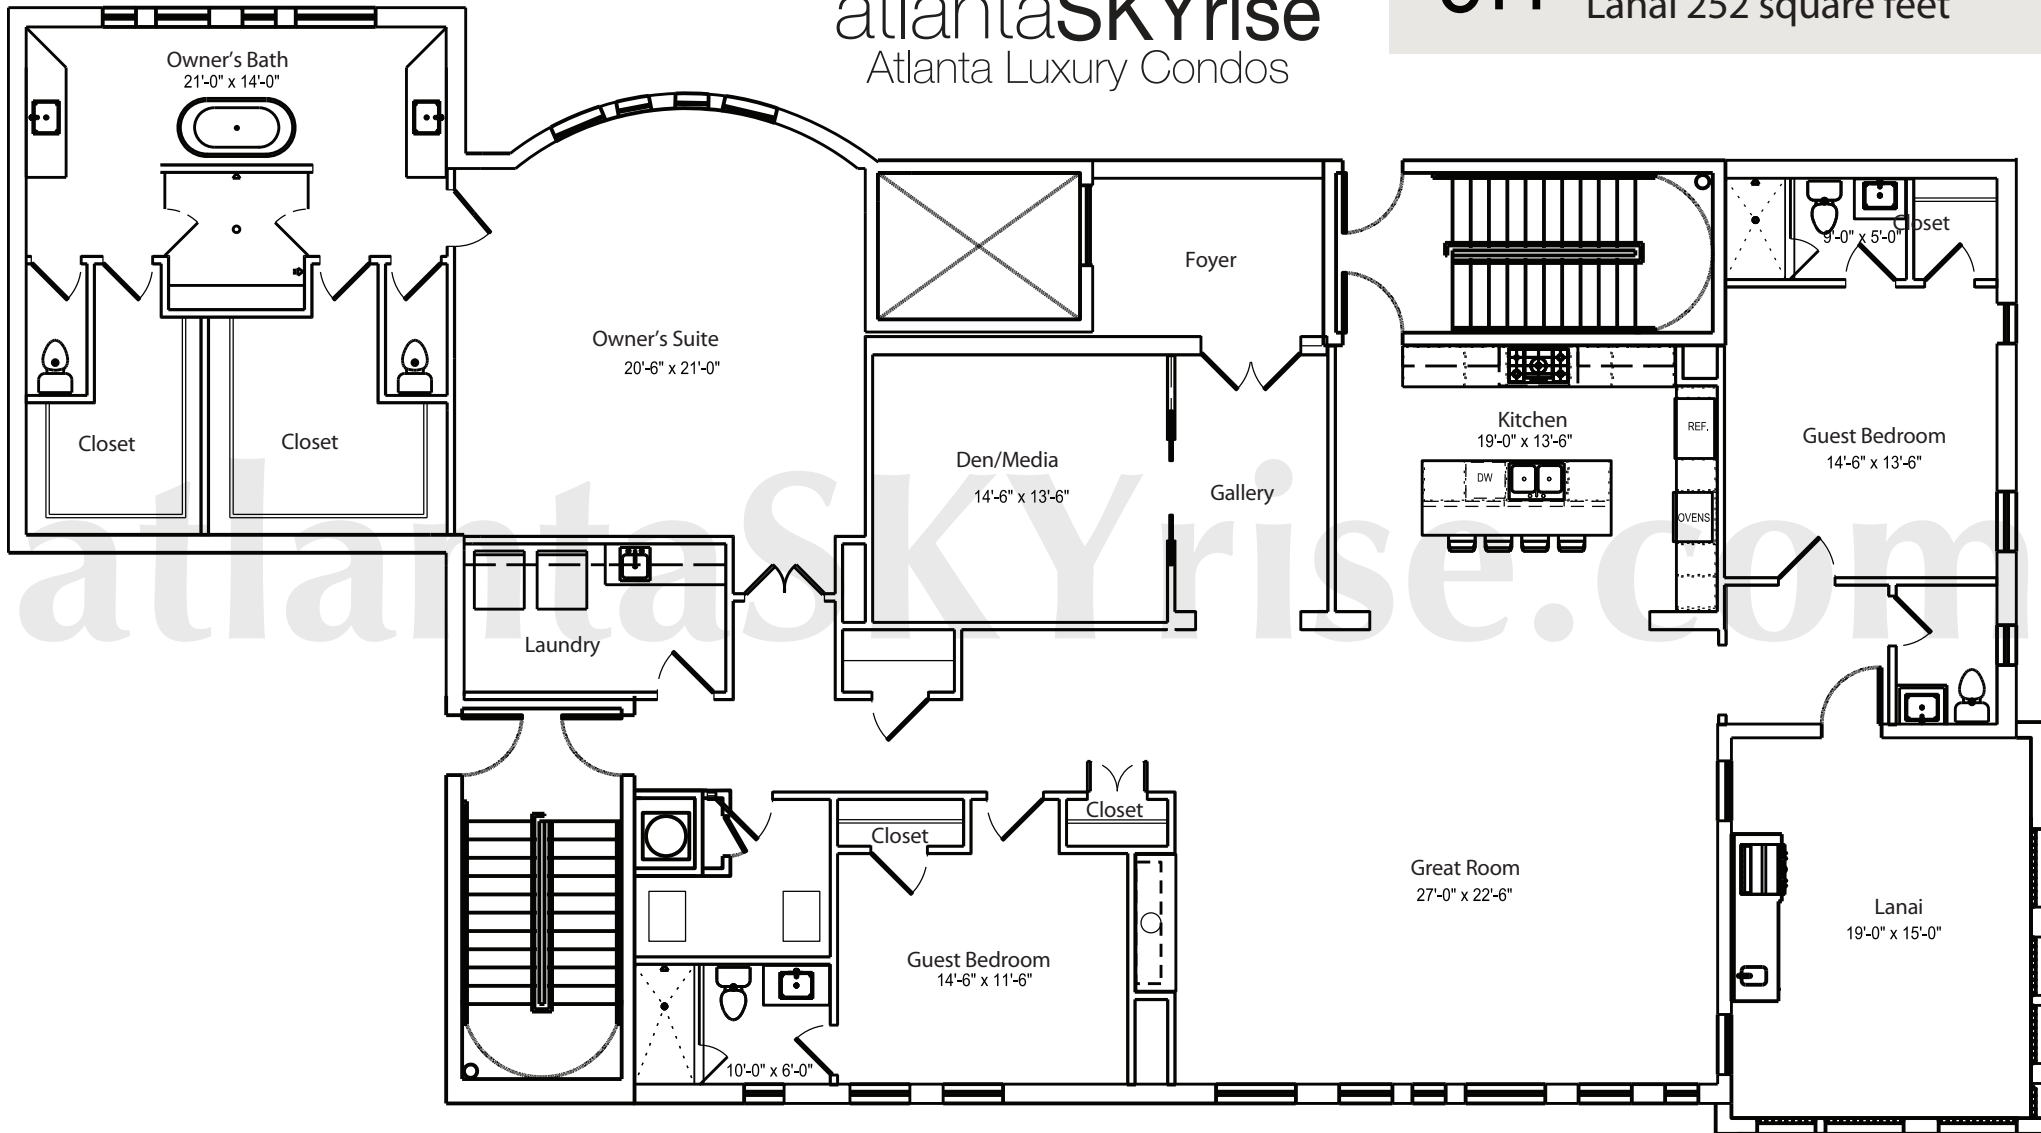

atlanta**SKY**rise®  
Atlanta Luxury Condos

ONE MUSEUM PLACE

**5H** Interior 3,300 square feet  
Lanai 252 square feet

Any Person who is concerned about any representations regarding this floor plan should do his/her own investigation as to the dimensions, measurements and square footages. These plans are merely approximations and may not reflect the actual as-built conditions of the Condominium. Due to the nature of the construction process, there may be variations between the actual as-built conditions and these plans. Furthermore, the developer reserves the rights to revise these plans as it determines appropriate in its discretion.