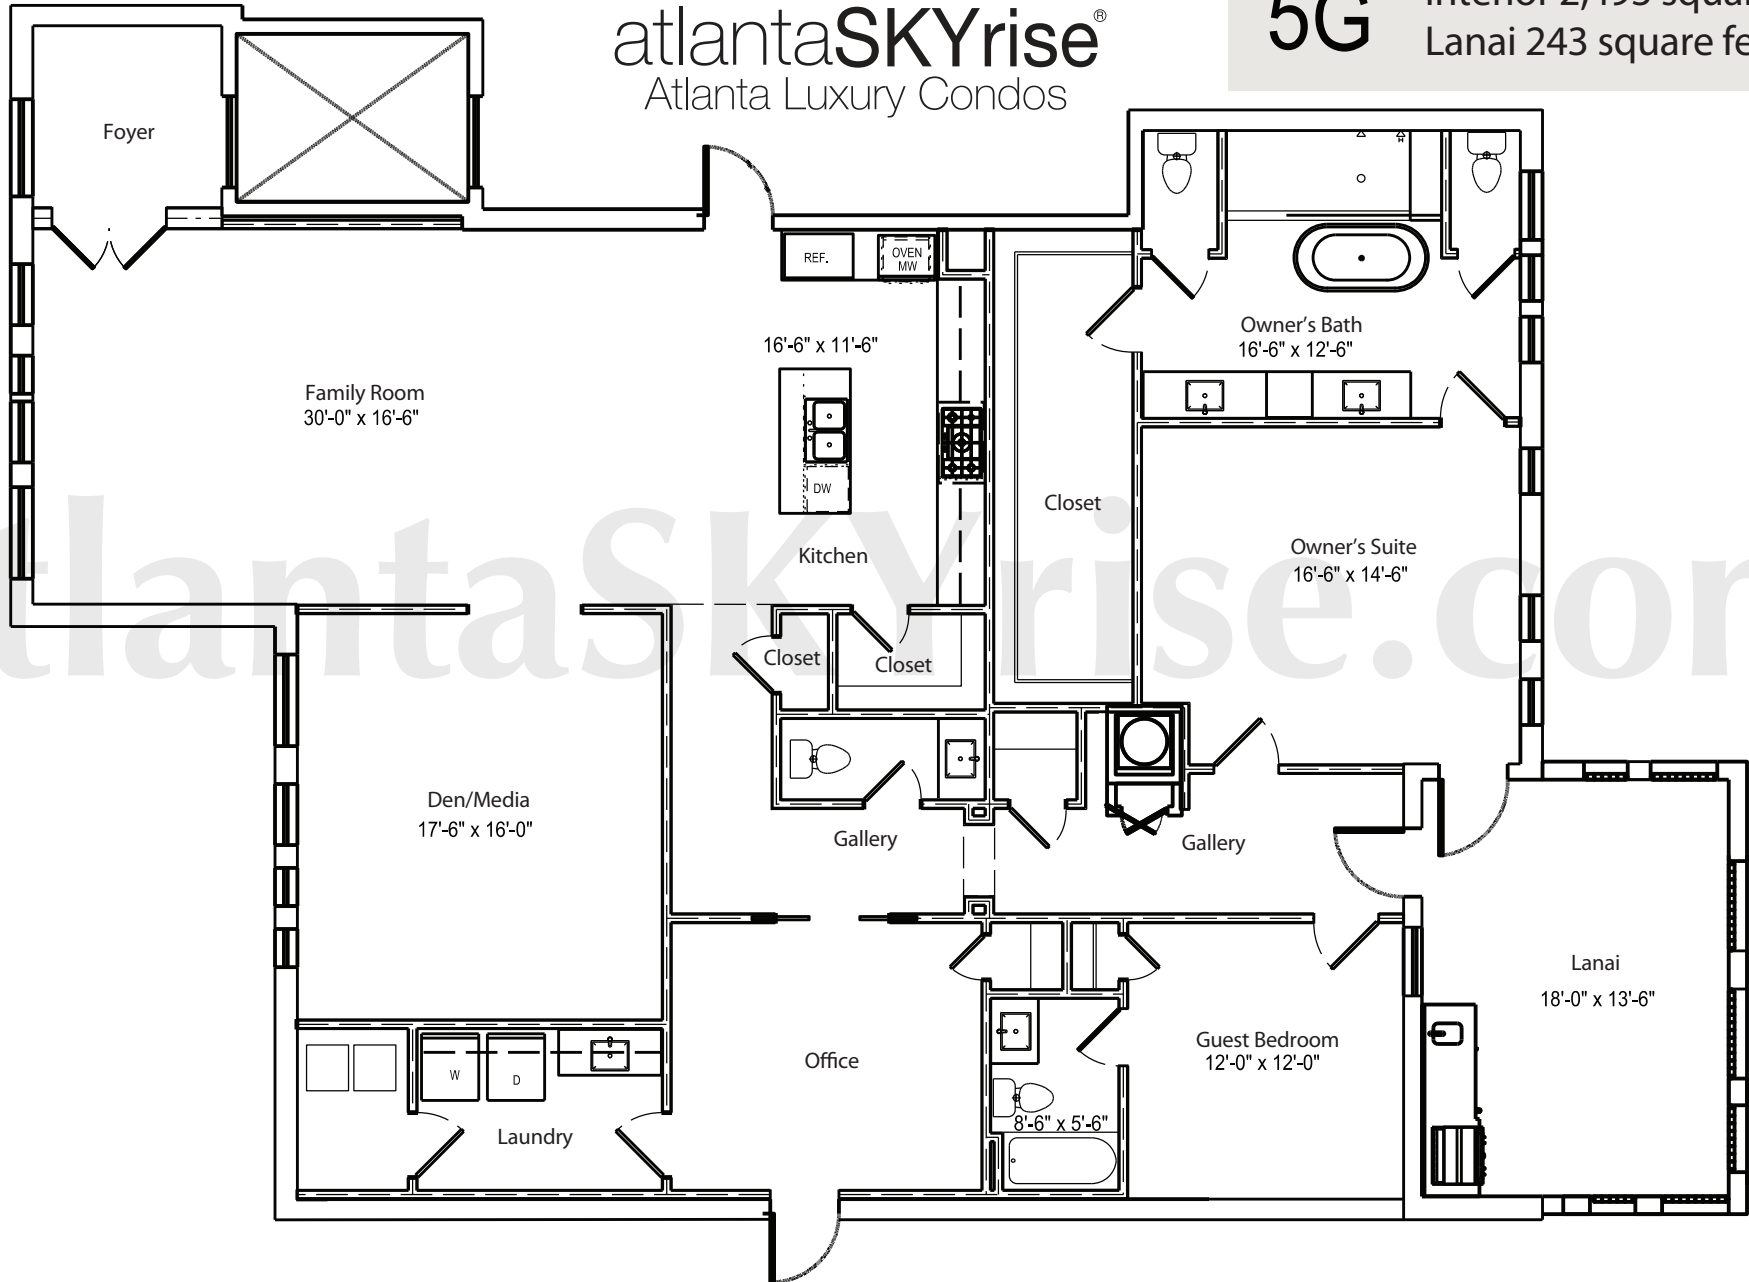

atlanta**SKY**rise®
Atlanta Luxury Condos

ONE MUSEUM PLACE

5G Interior 2,493 square feet
Lanai 243 square feet

Any Person who is concerned about any representations regarding this floor plan should do his/her own investigation as to the dimensions, measurements and square footages. These plans are merely approximations and may not reflect the actual as-built conditions of the Condominium. Due to the nature of the construction process, there may be variations between the actual as-built conditions and these plans. Furthermore, the developer reserves the rights to revise these plans as it determines appropriate in its discretion.