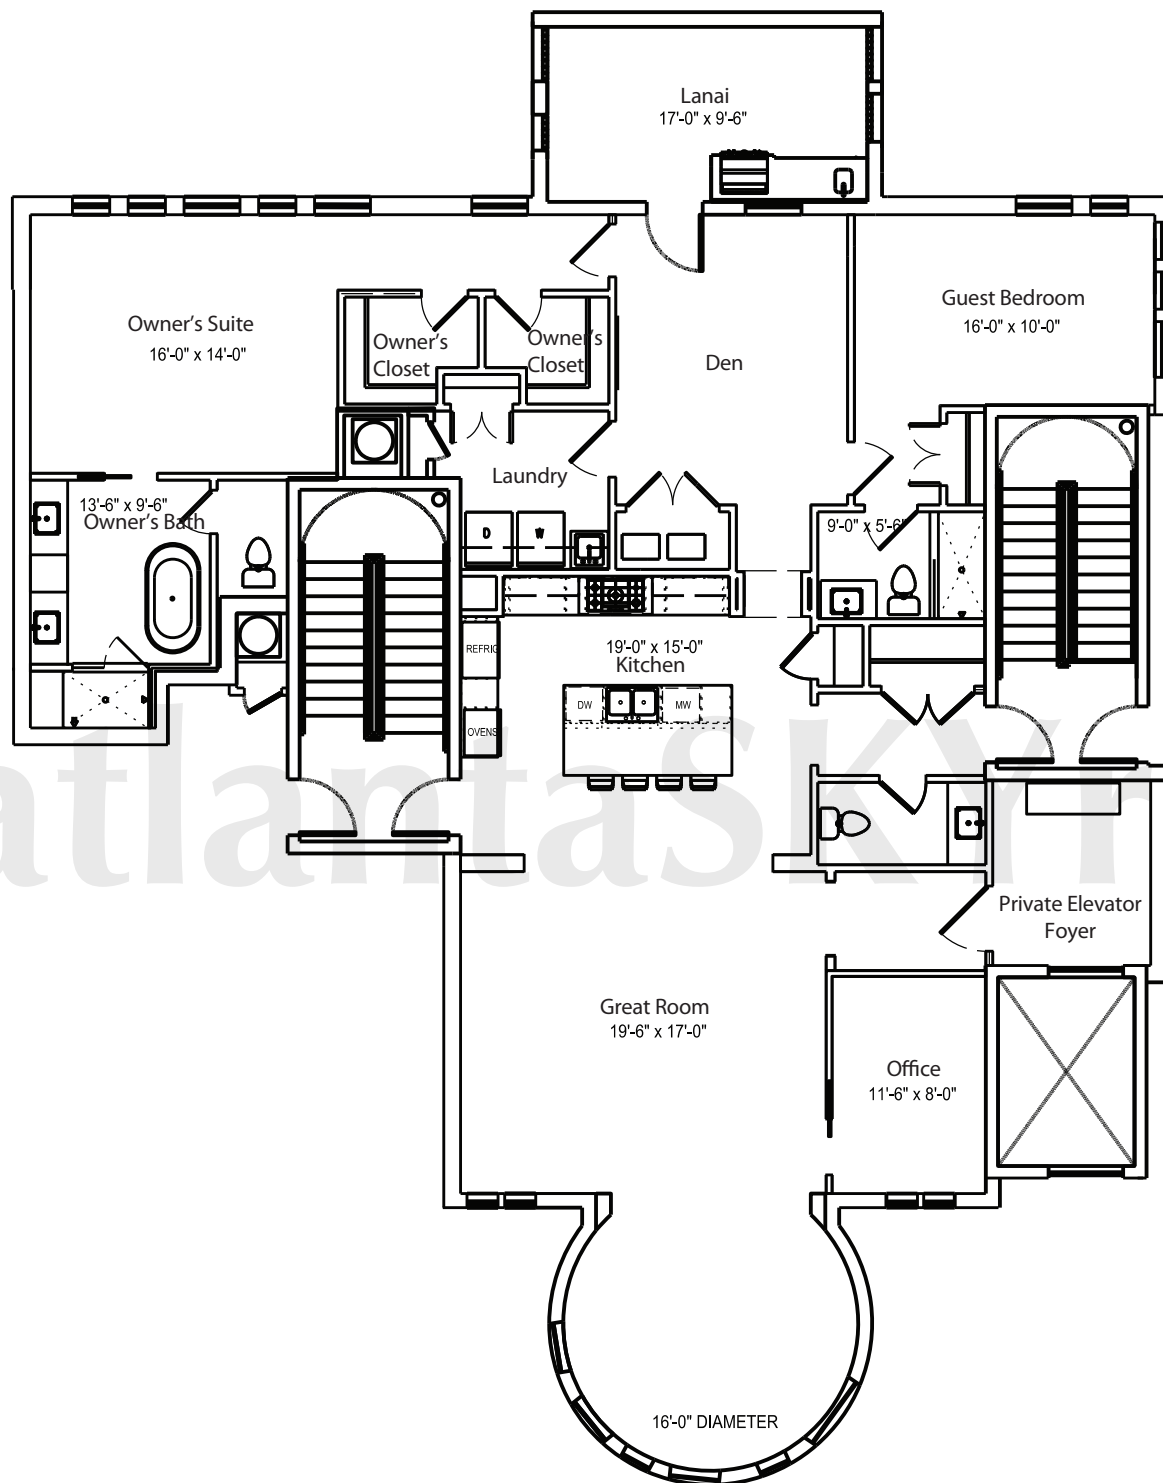

atlanta**SKYrise**<sup>®</sup>  
Atlanta Luxury Condos

ONE MUSEUM PLACE

**5D** Interior 2,306 square feet  
Lanai 210 square feet

atlantaSKYrise.com

Any Person who is concerned about any representations regarding this floor plan should do his/her own investigation as to the dimensions, measurements and square footages. These plans are merely approximations and may not reflect the actual as-built conditions of the Condominium. Due to the nature of the construction process, there may be variations between the actual as-built conditions and these plans. Furthermore, the developer reserves the rights to revise these plans as it determines appropriate in its discretion.