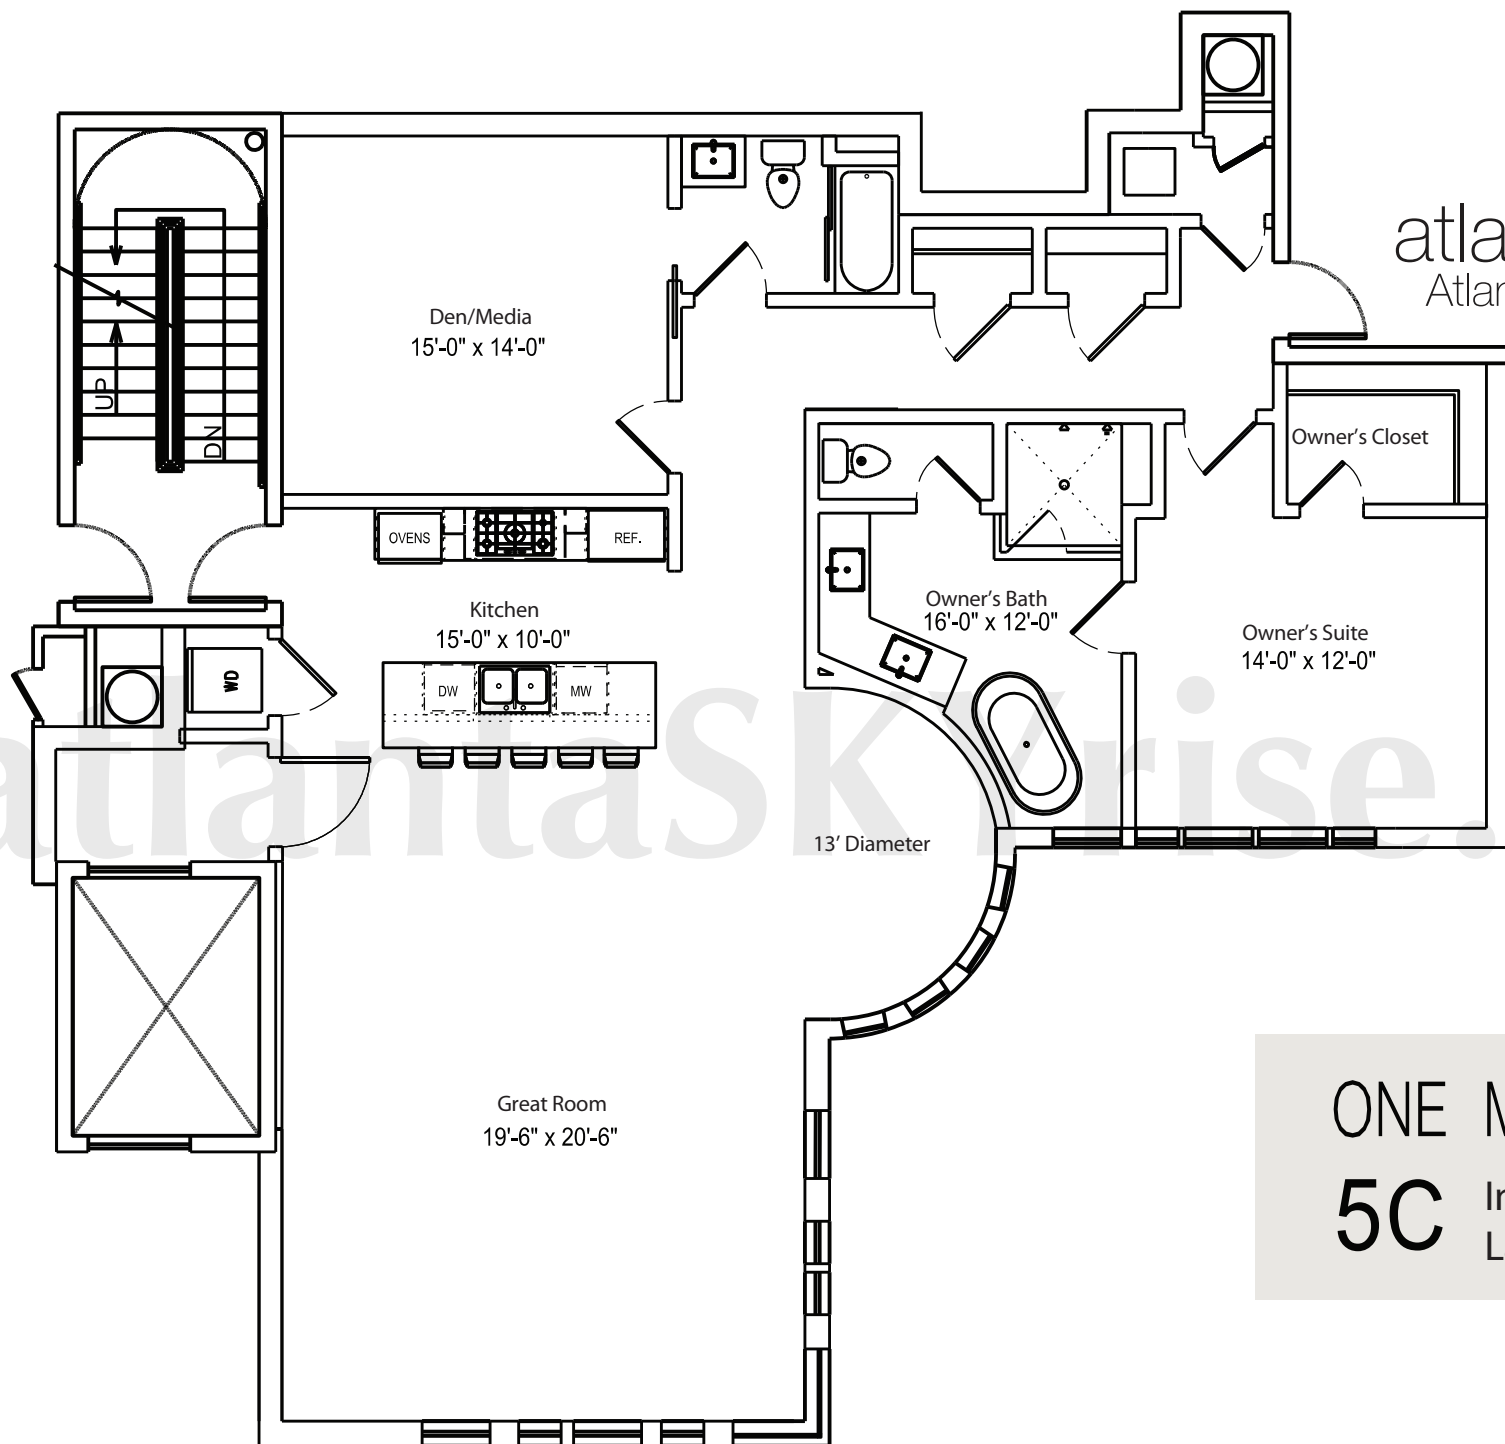

atlanta**SKYrise**[®]
Atlanta Luxury Condos

ONE MUSEUM PLACE

5C Interior 1,722 square feet
Lanai 0 square feet

Any Person who is concerned about any representations regarding this floor plan should do his/her own investigation as to the dimensions, measurements and square footages. These plans are merely approximations and may not reflect the actual as-built conditions of the Condominium. Due to the nature of the construction process, there may be variations between the actual as-built conditions and these plans. Furthermore, the developer reserves the rights to revise these plans as it determines appropriate in its discretion.