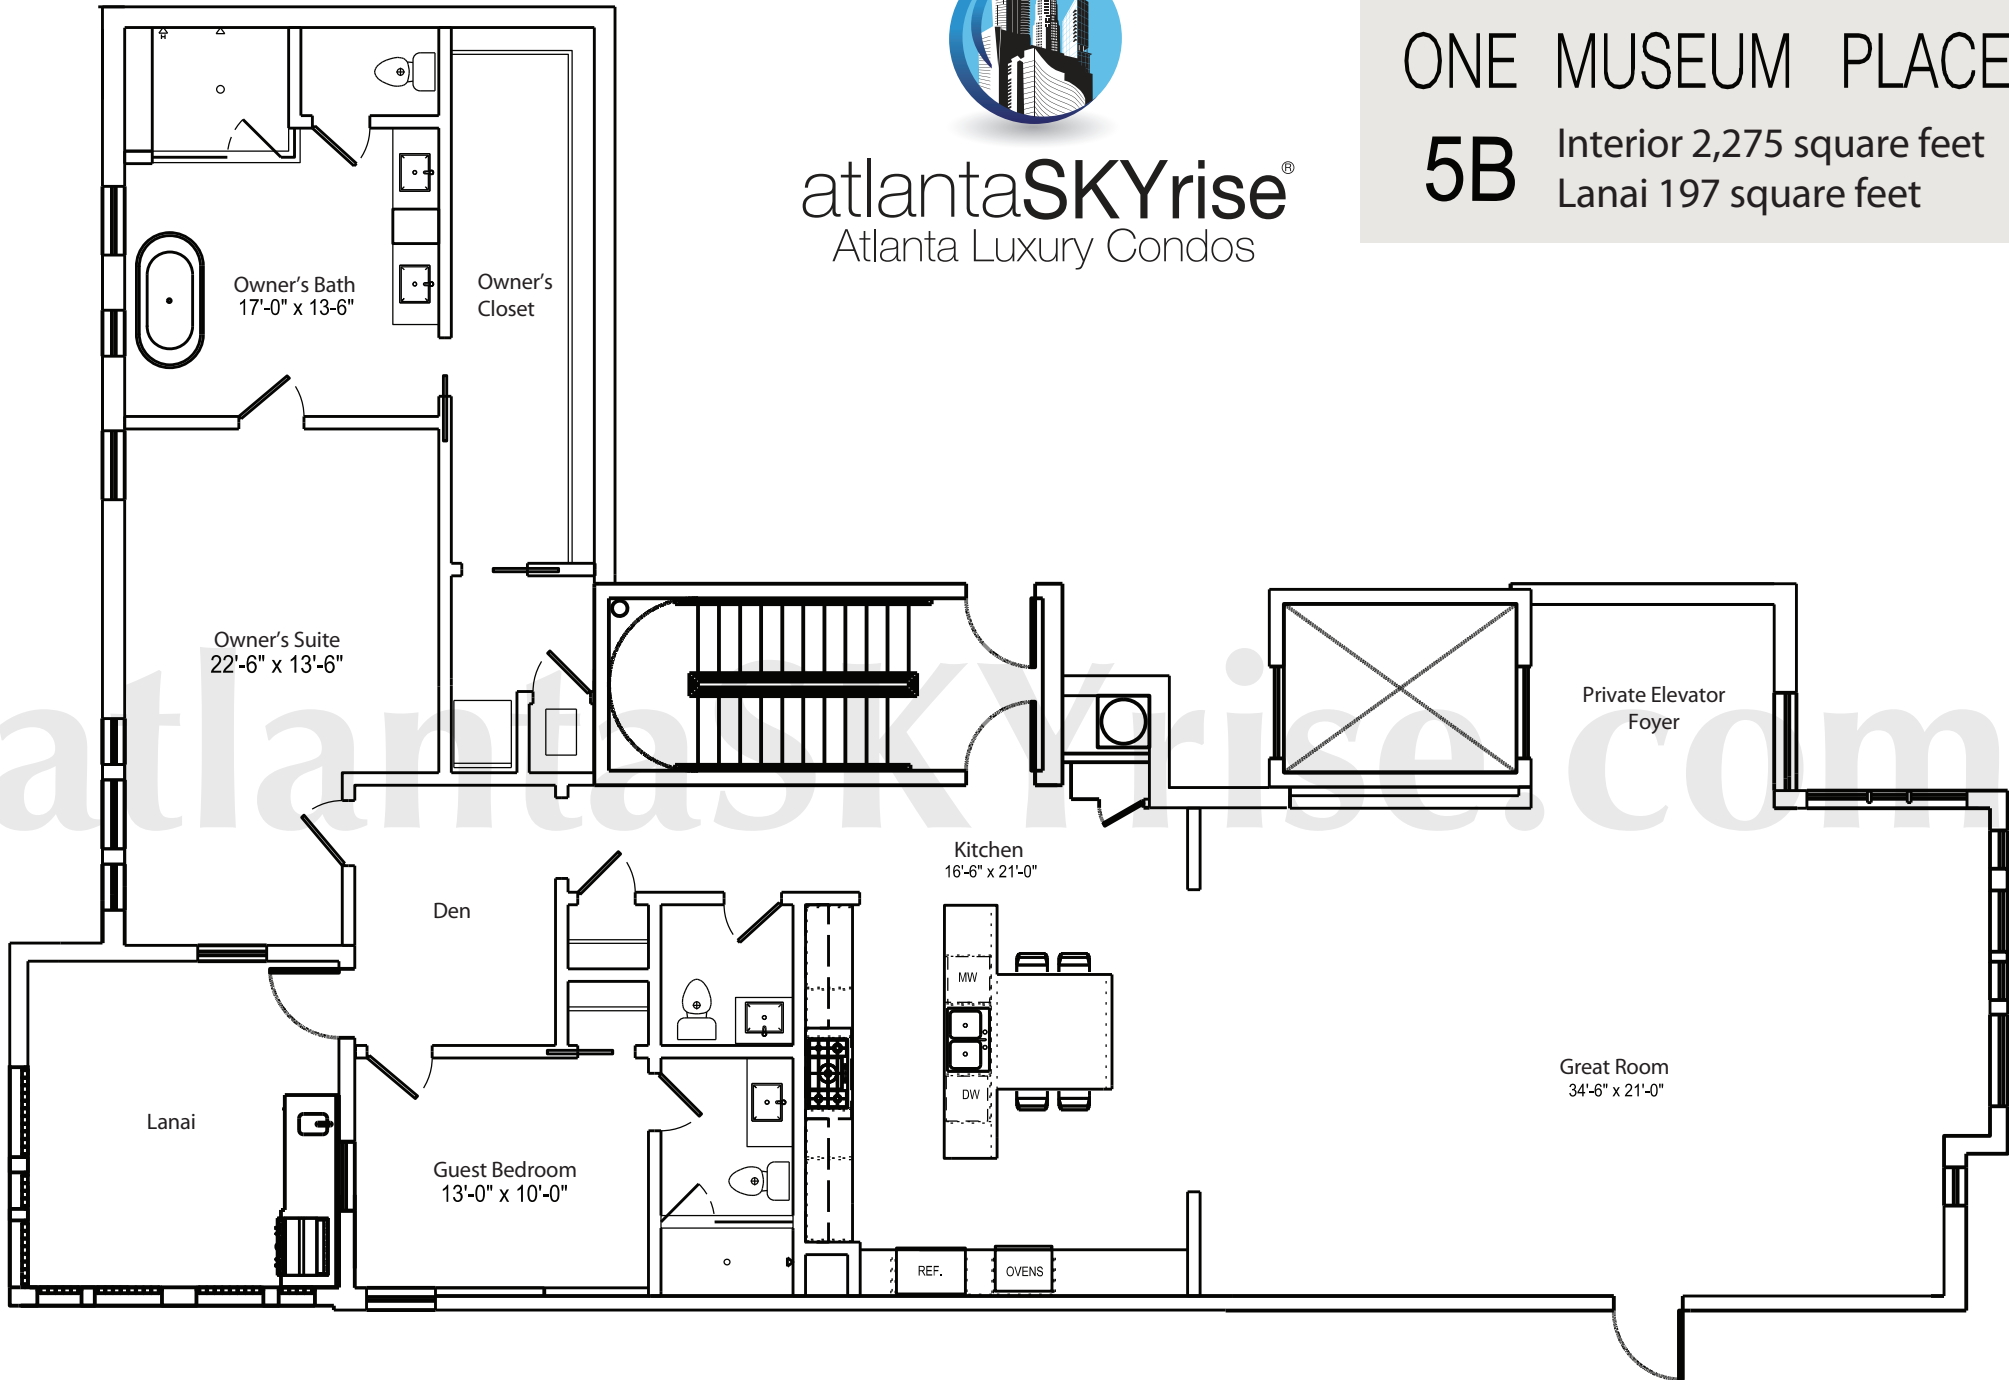

atlanta**SKYrise**<sup>®</sup>  
Atlanta Luxury Condos

ONE MUSEUM PLACE

**5B** Interior 2,275 square feet  
Lanai 197 square feet

Any Person who is concerned about any representations regarding this floor plan should do his/her own investigation as to the dimensions, measurements and square footages. These plans are merely approximations and may not reflect the actual as-built conditions of the Condominium. Due to the nature of the construction process, there may be variations between the actual as-built conditions and these plans. Furthermore, the developer reserves the rights to revise these plans as it determines appropriate in its discretion.