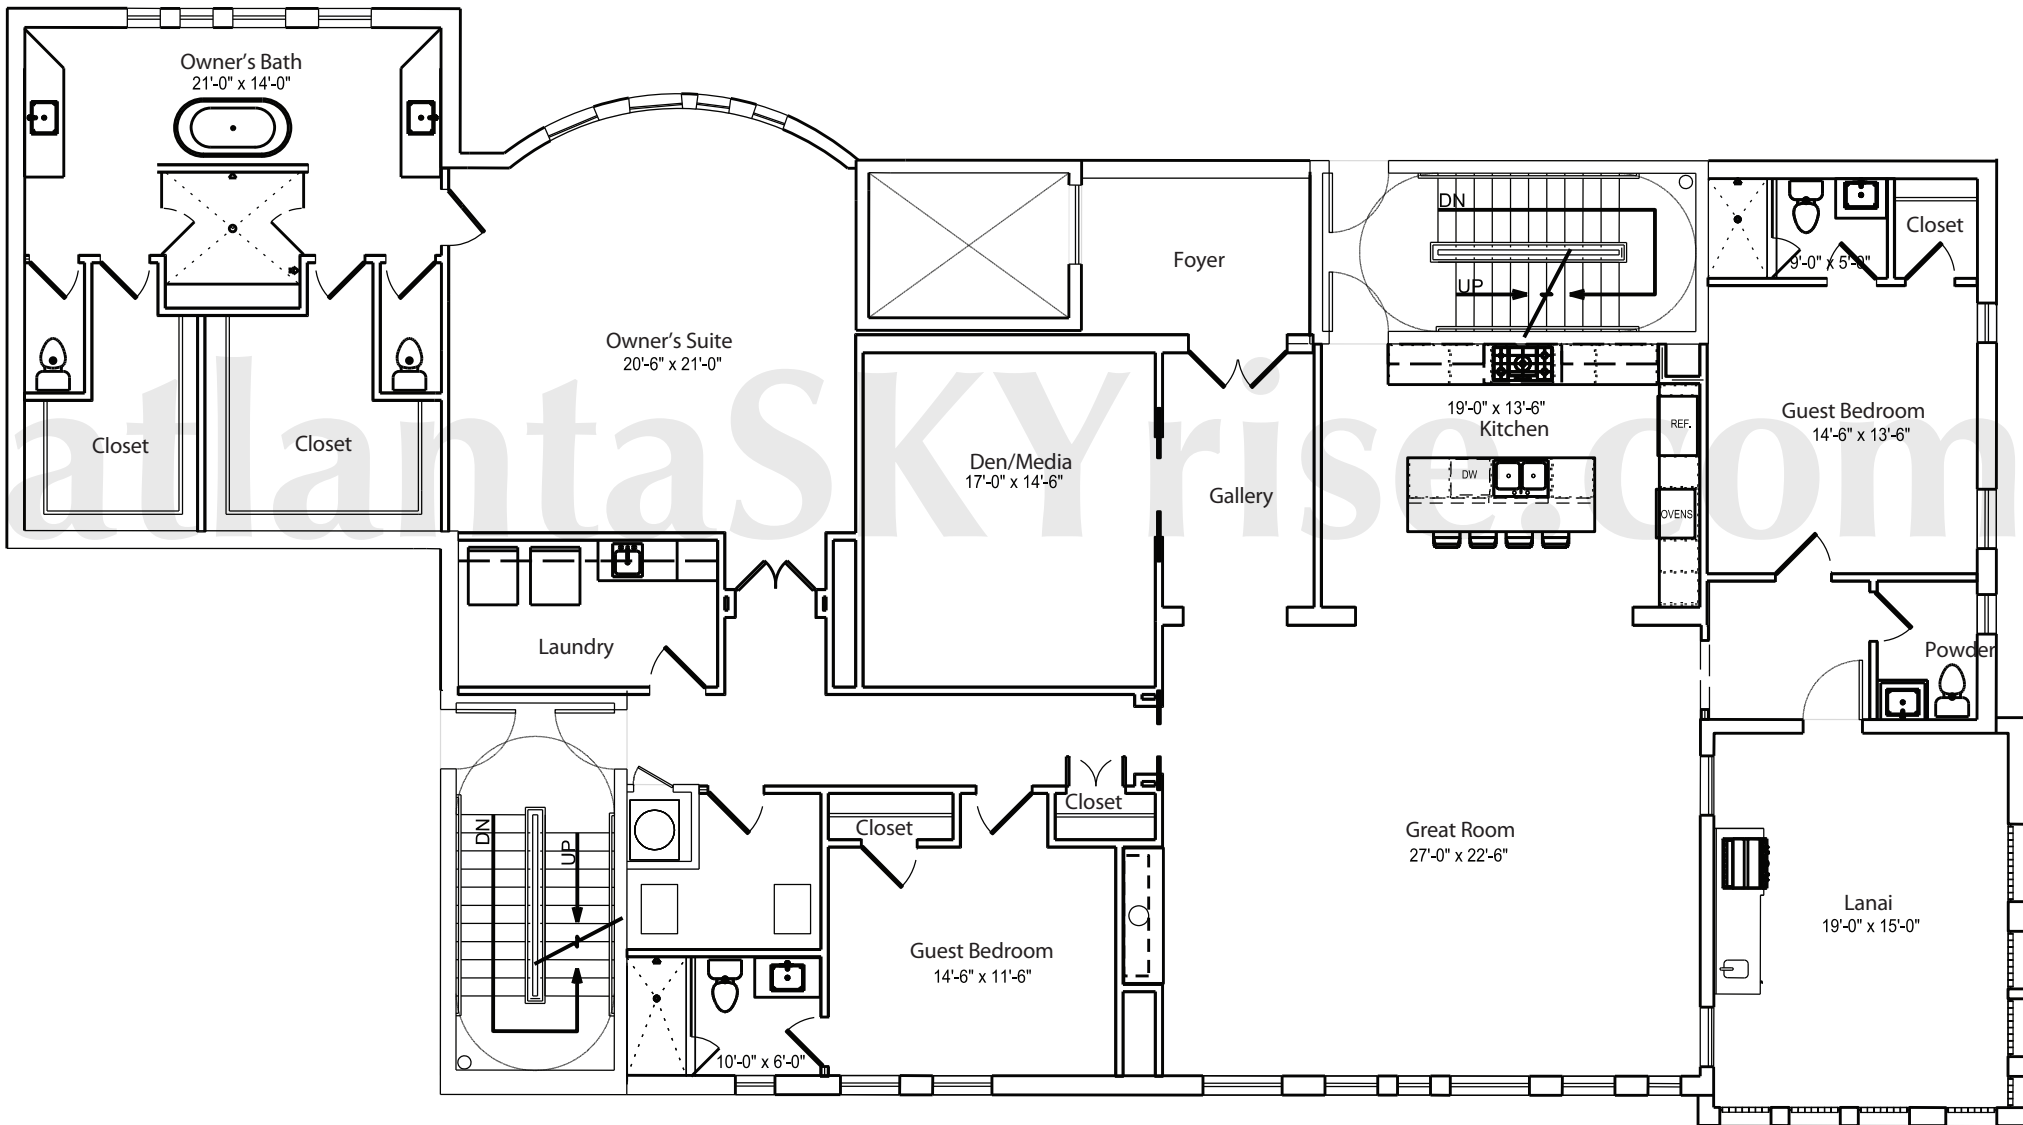

atlanta**SKYrise**[®]
Atlanta Luxury Condos

ONE MUSEUM PLACE

3H Interior 3,300 square feet
Lanai 252 square feet

Any Person who is concerned about any representations regarding this floor plan should do his/her own investigation as to the dimensions, measurements and square footages. These plans are merely approximations and may not reflect the actual as-built conditions of the Condominium. Due to the nature of the construction process, there may be variations between the actual as-built conditions and these plans. Furthermore, the developer reserves the rights to revise these plans as it determines appropriate in its discretion.