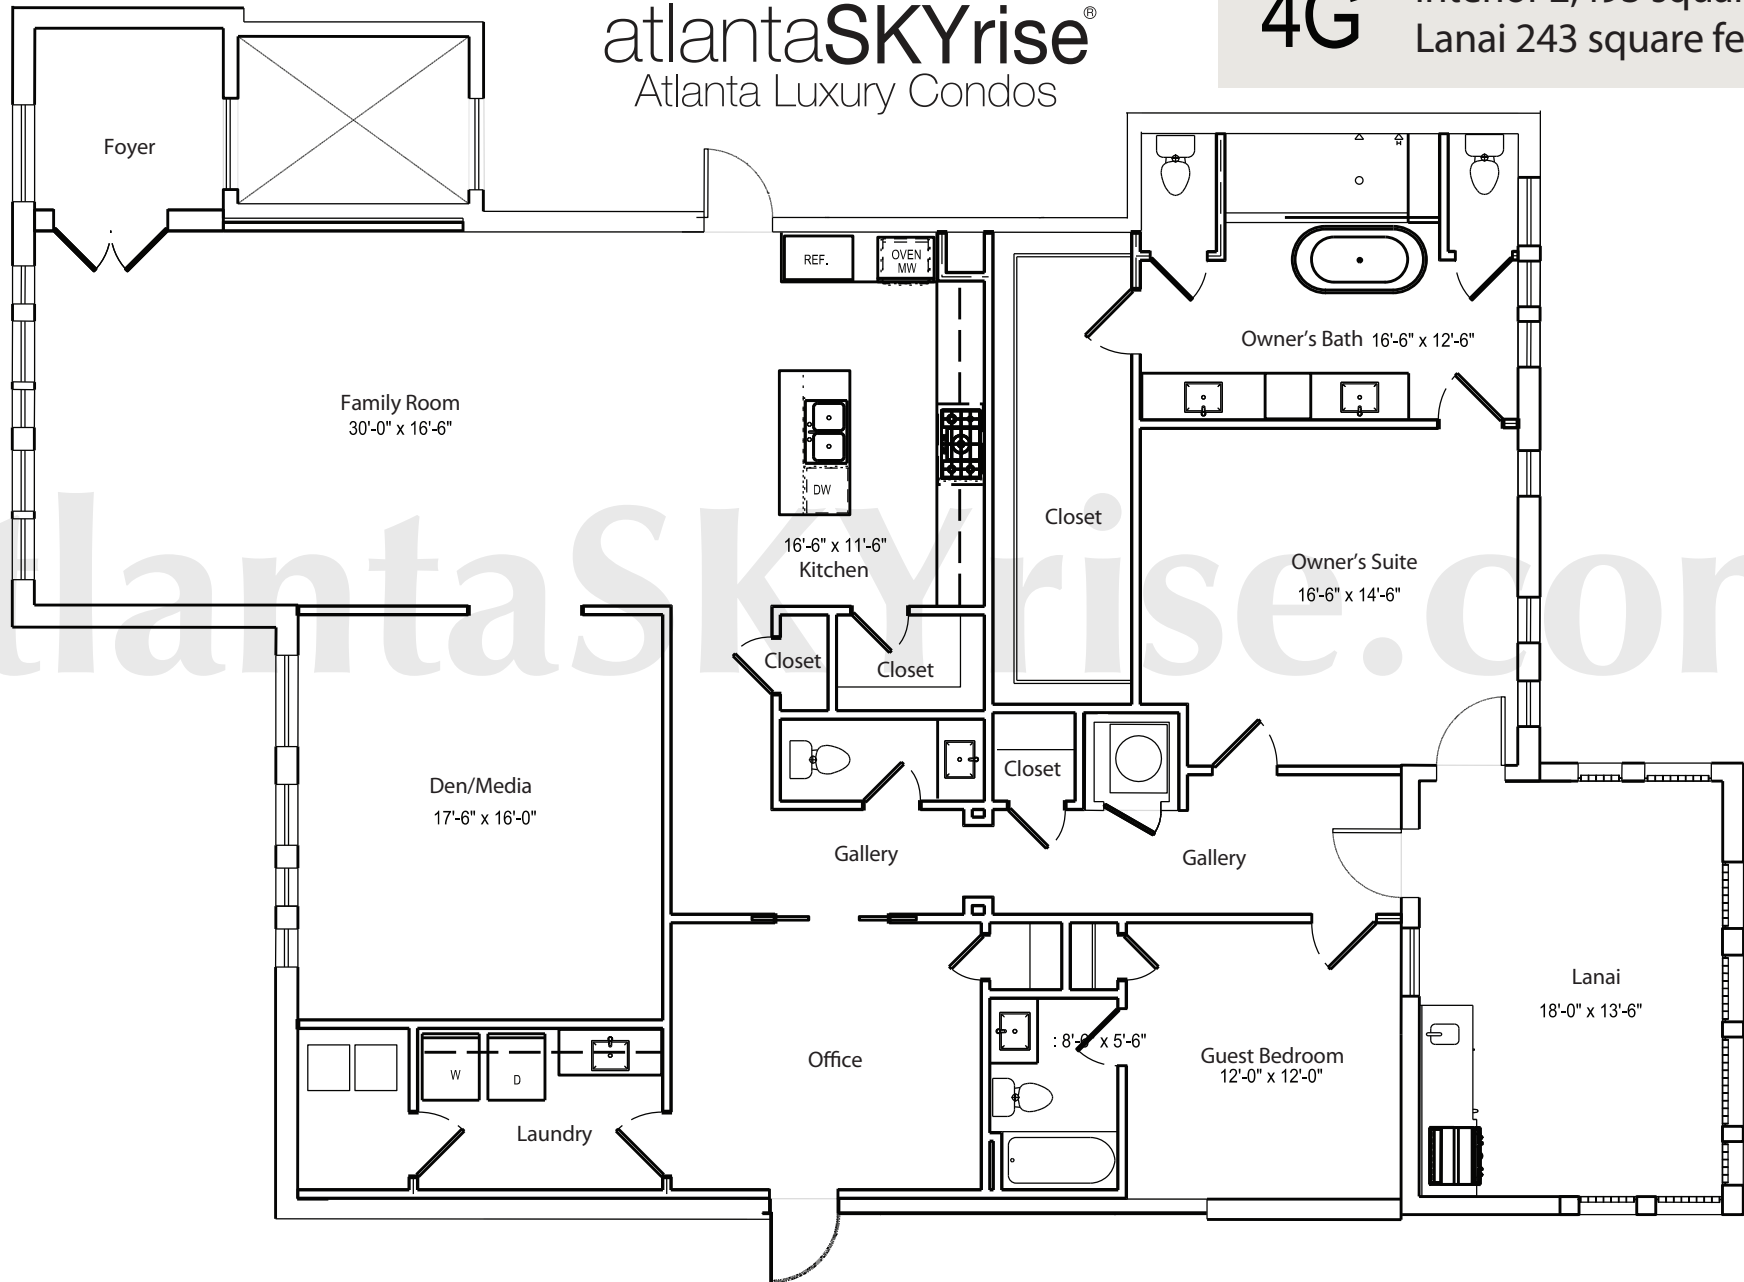

atlanta**SKY**rise®
Atlanta Luxury Condos

ONE MUSEUM PLACE

4G Interior 2,493 square feet
Lanai 243 square feet

Any Person who is concerned about any representations regarding this floor plan should do his/her own investigation as to the dimensions, measurements and square footages. These plans are merely approximations and may not reflect the actual as-built conditions of the Condominium. Due to the nature of the construction process, there may be variations between the actual as-built conditions and these plans. Furthermore, the developer reserves the rights to revise these plans as it determines appropriate in its discretion.