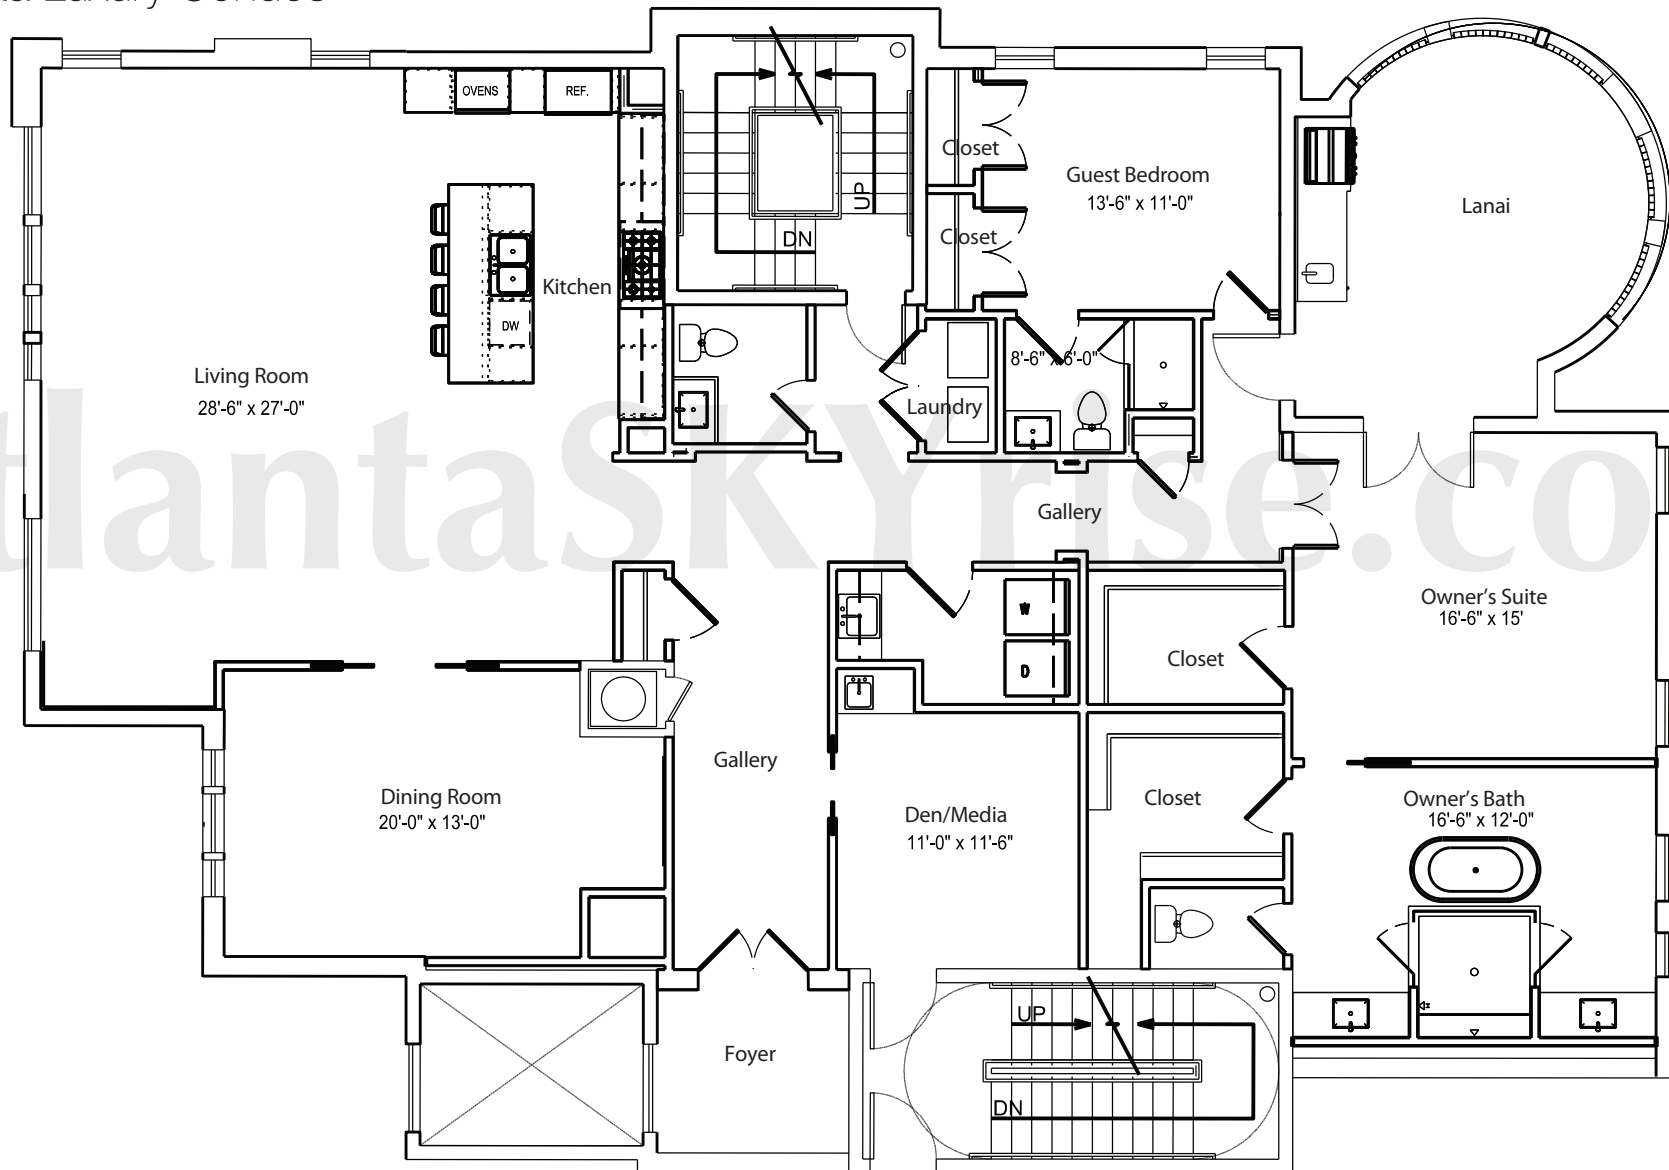

# ONE MUSEUM PLACE

**4F** Interior 2,267 square feet  
Lanai 251 square feet

Any Person who is concerned about any representations regarding this floor plan should do his/her own investigation as to the dimensions, measurements and square footages. These plans are merely approximations and may not reflect the actual as-built conditions of the Condominium. Due to the nature of the construction process, there may be variations between the actual as-built conditions and these plans. Furthermore, the developer reserves the rights to revise these plans as it determines appropriate in its discretion.