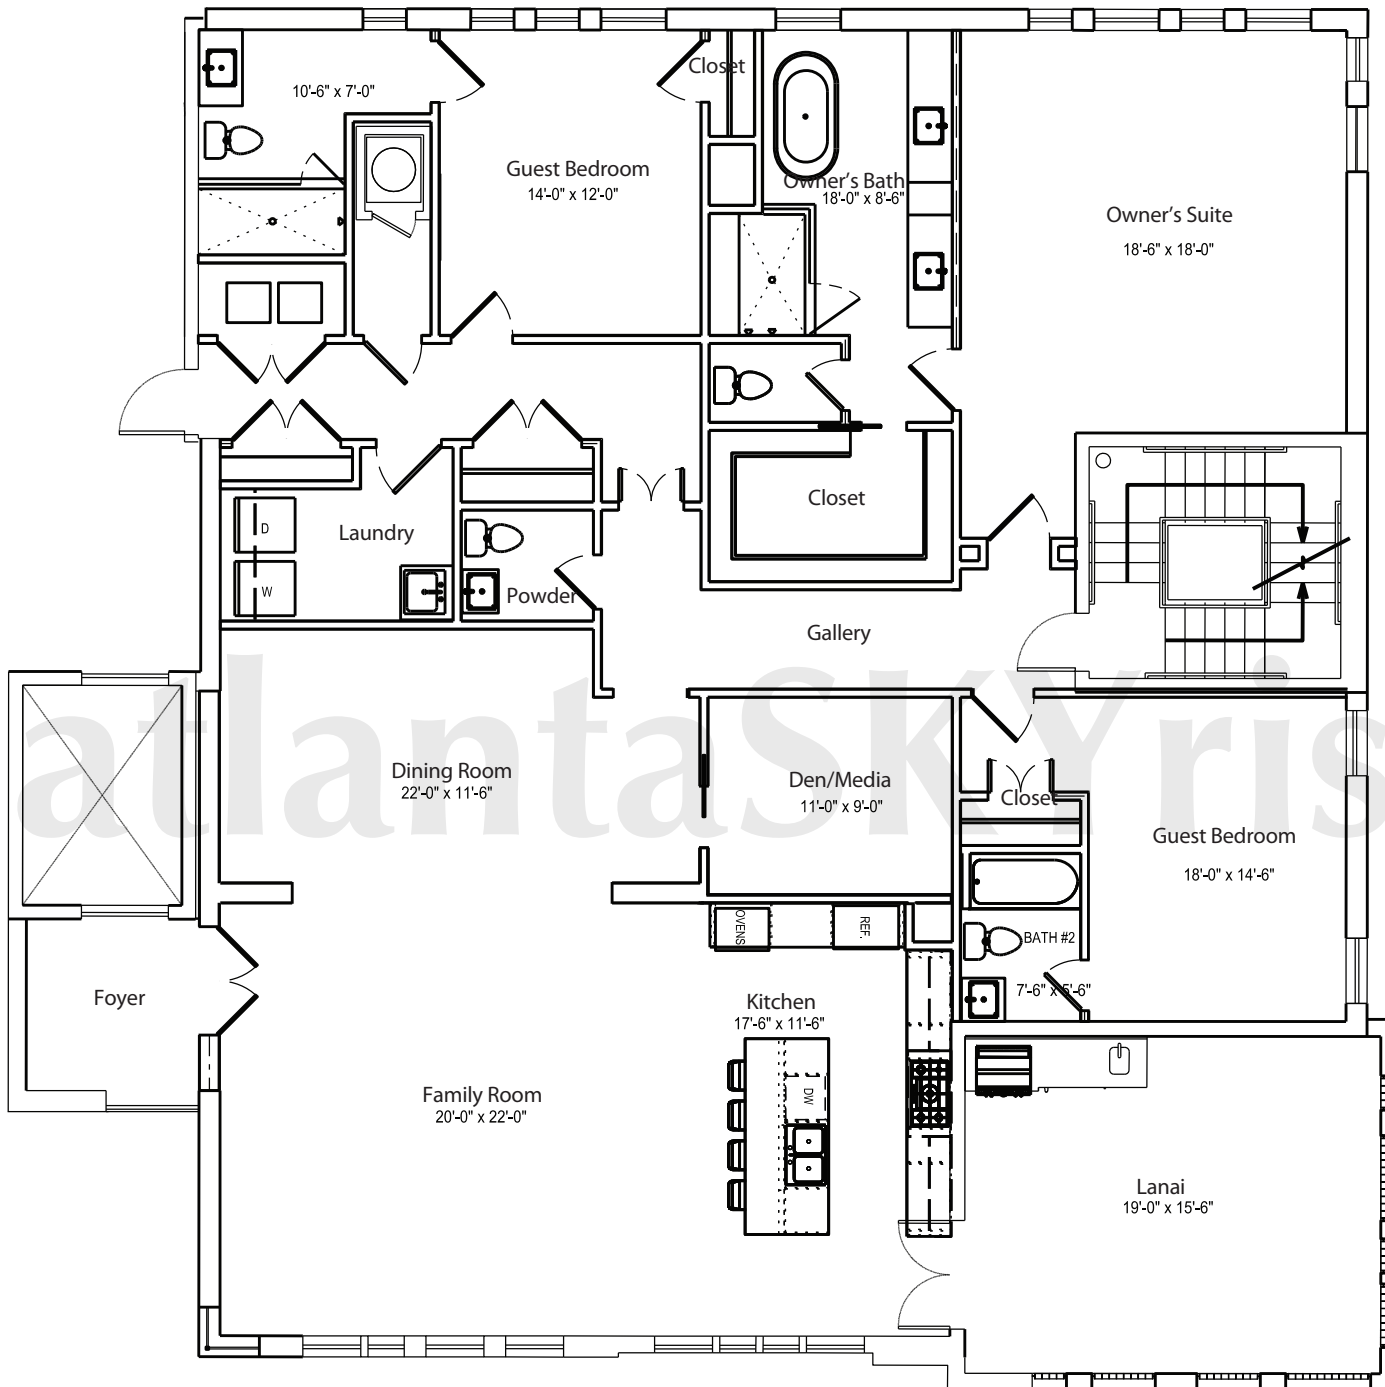

atlanta**SKYrise**<sup>®</sup>  
Atlanta Luxury Condos

ONE MUSEUM PLACE  
**4E** Interior 2,747 square feet  
Lanai 248 square feet

Any Person who is concerned about any representations regarding this floor plan should do his/her own investigation as to the dimensions, measurements and square footages. These plans are merely approximations and may not reflect the actual as-built conditions of the Condominium. Due to the nature of the construction process, there may be variations between the actual as-built conditions and these plans. Furthermore, the developer reserves the rights to revise these plans as it determines appropriate in its discretion.