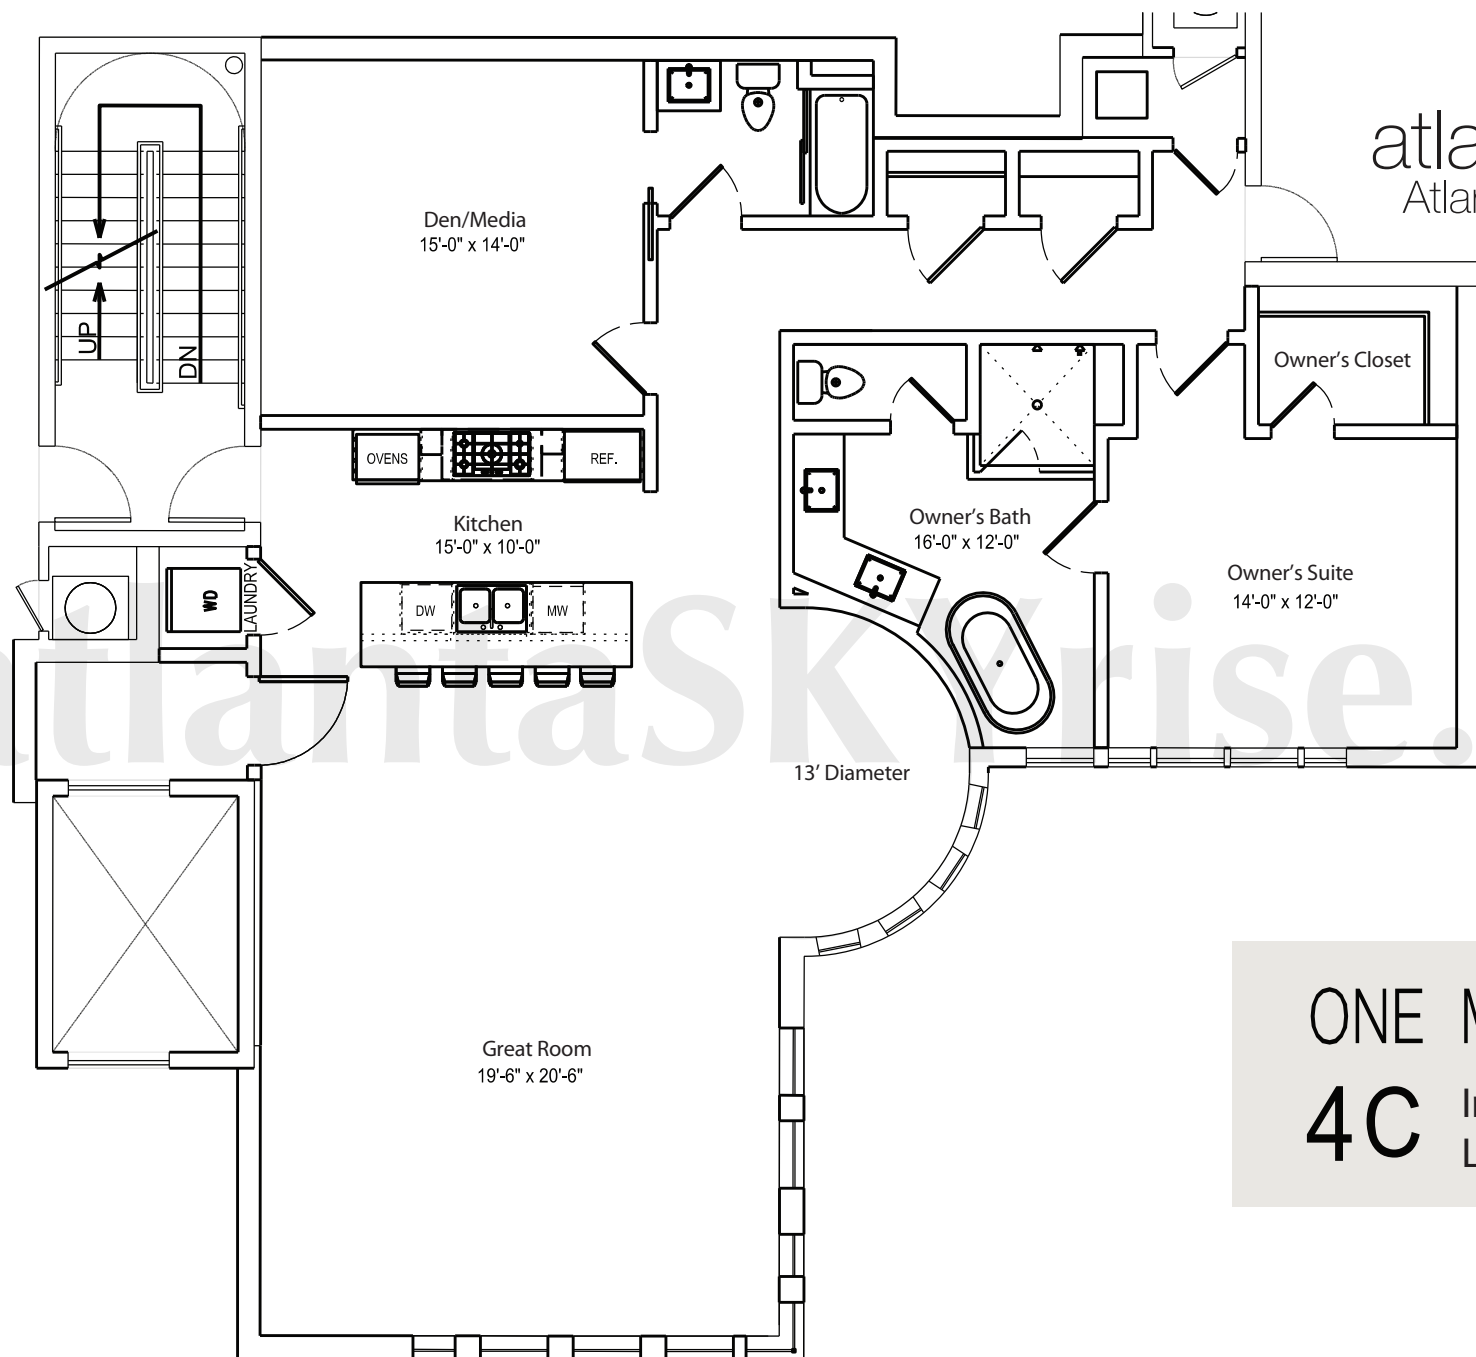

atlanta**SKYrise**[®]
Atlanta Luxury Condos

ONE MUSEUM PLACE

4C Interior 1,722 square feet
Lanai 0 square feet

Any Person who is concerned about any representations regarding this floor plan should do his/her own investigation as to the dimensions, measurements and square footages. These plans are merely approximations and may not reflect the actual as-built conditions of the Condominium. Due to the nature of the construction process, there may be variations between the actual as-built conditions and these plans. Furthermore, the developer reserves the rights to revise these plans as it determines appropriate in its discretion.