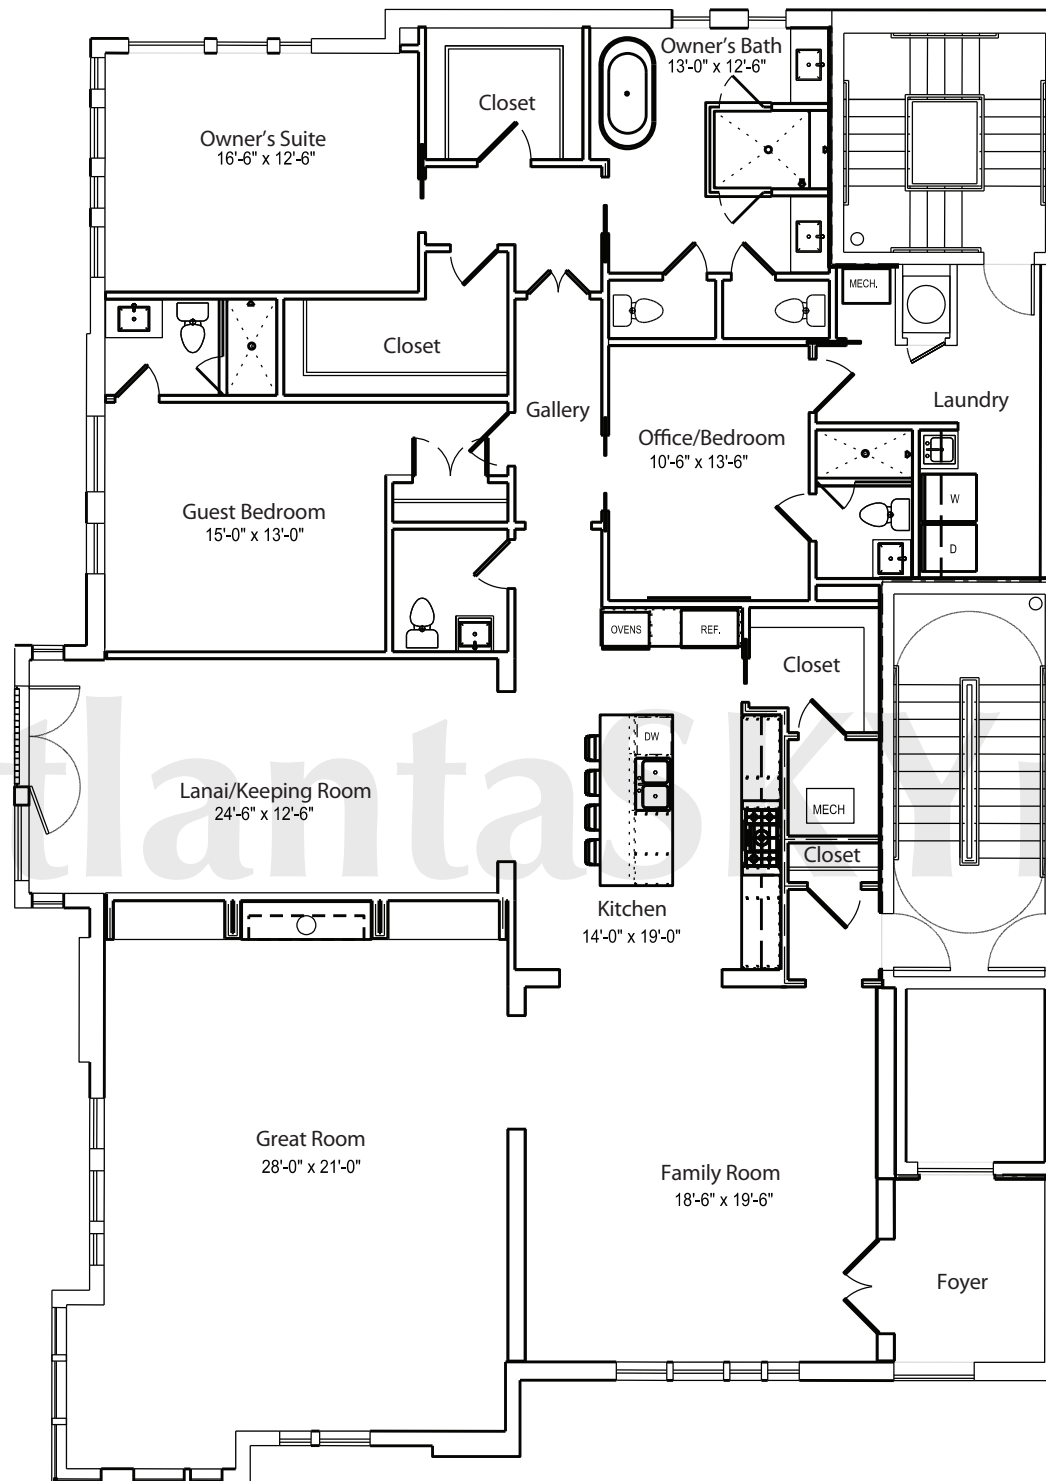

atlanta**SKYrise**[®]
Atlanta Luxury Condos

ONE MUSEUM PLACE

4A Interior 3,310 square feet
Lanai 0 square feet

Any Person who is concerned about any representations regarding this floor plan should do his/her own investigation as to the dimensions, measurements and square footages. These plans are merely approximations and may not reflect the actual as-built conditions of the Condominium. Due to the nature of the construction process, there may be variations between the actual as-built conditions and these plans. Furthermore, the developer reserves the rights to revise these plans as it determines appropriate in its discretion.