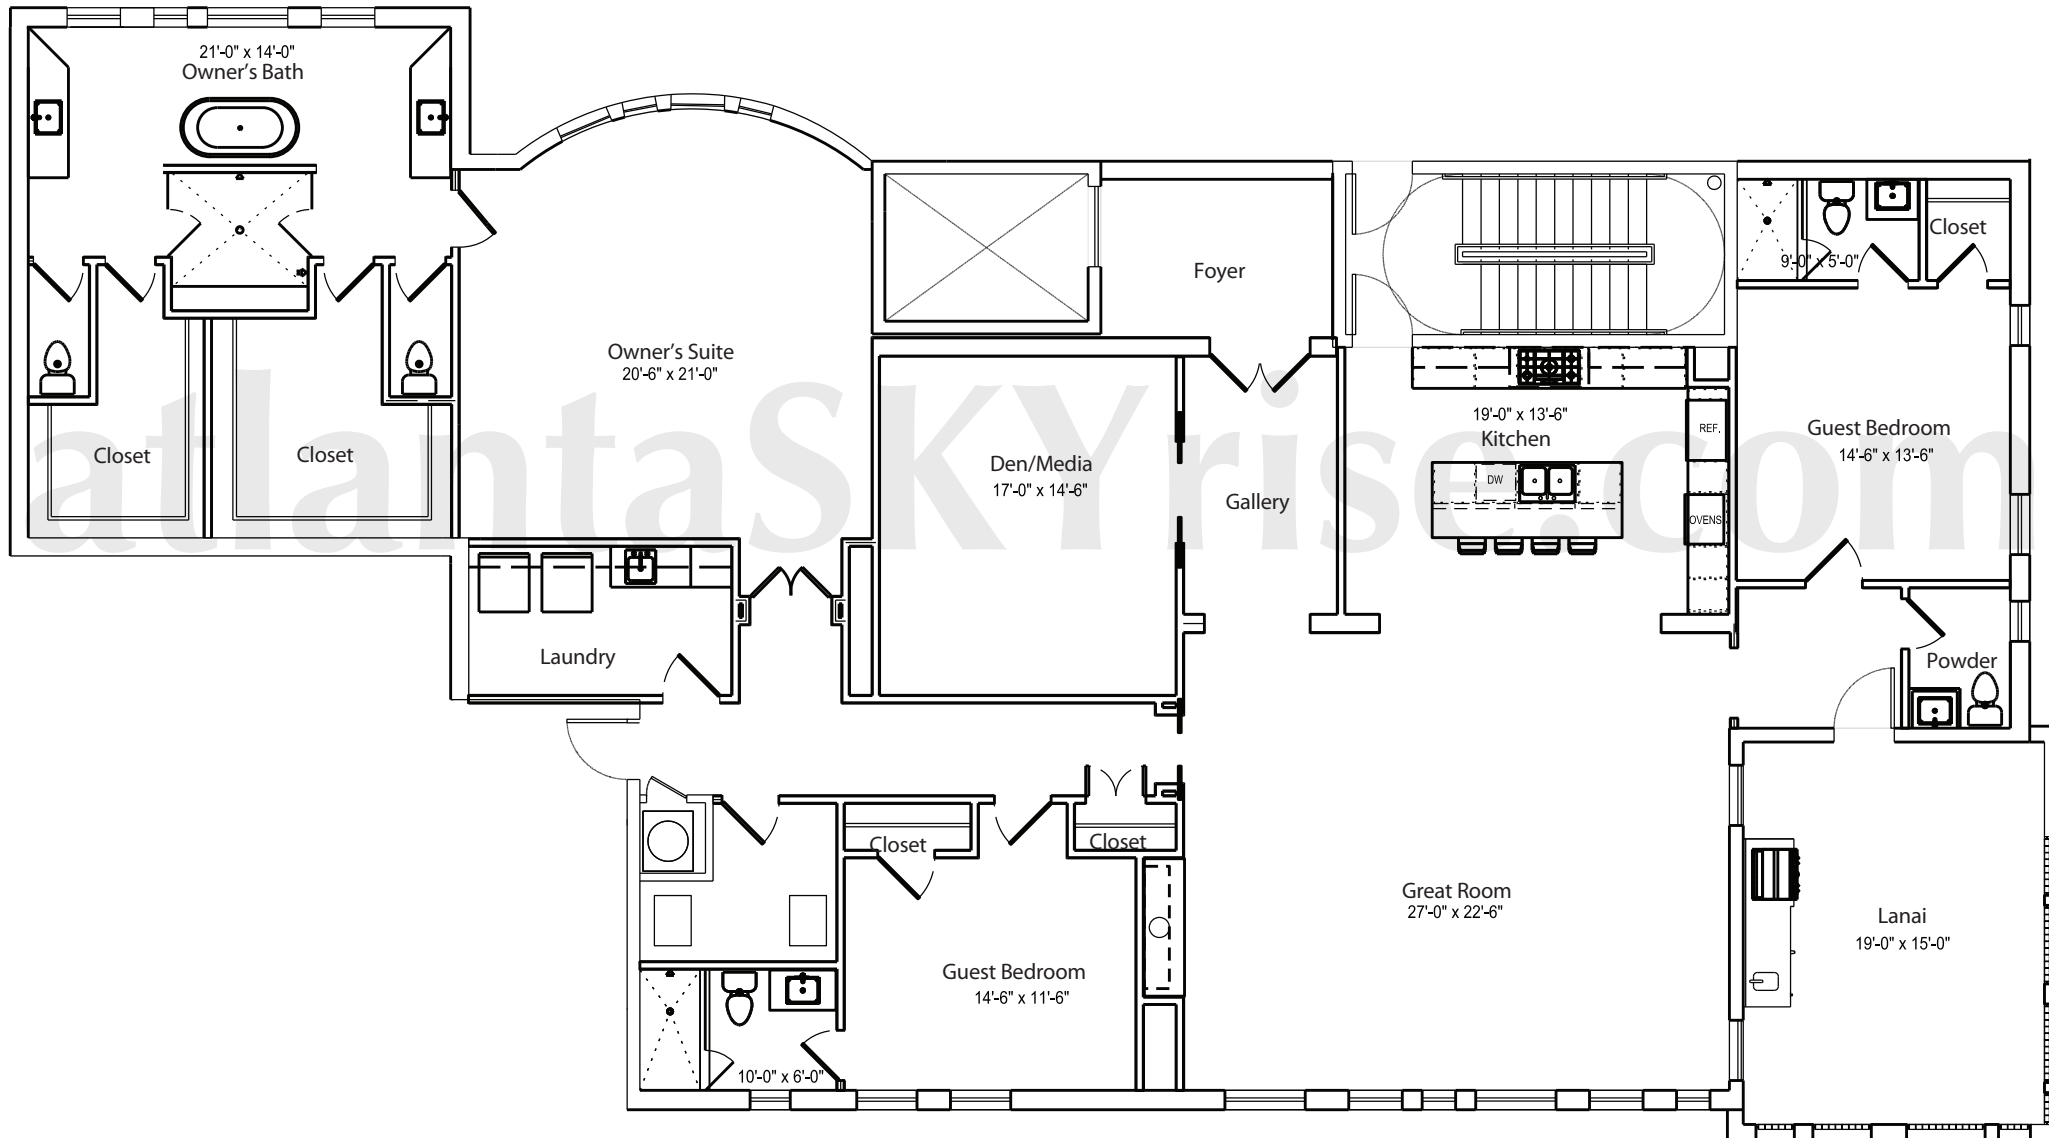

atlanta**SKY**rise®  
Atlanta Luxury Condos

ONE MUSEUM PLACE

**3H** Interior 3,300 square feet  
Lanai 252 square feet

Any Person who is concerned about any representations regarding this floor plan should do his/her own investigation as to the dimensions, measurements and square footages. These plans are merely approximations and may not reflect the actual as-built conditions of the Condominium. Due to the nature of the construction process, there may be variations between the actual as-built conditions and these plans. Furthermore, the developer reserves the rights to revise these plans as it determines appropriate in its discretion.