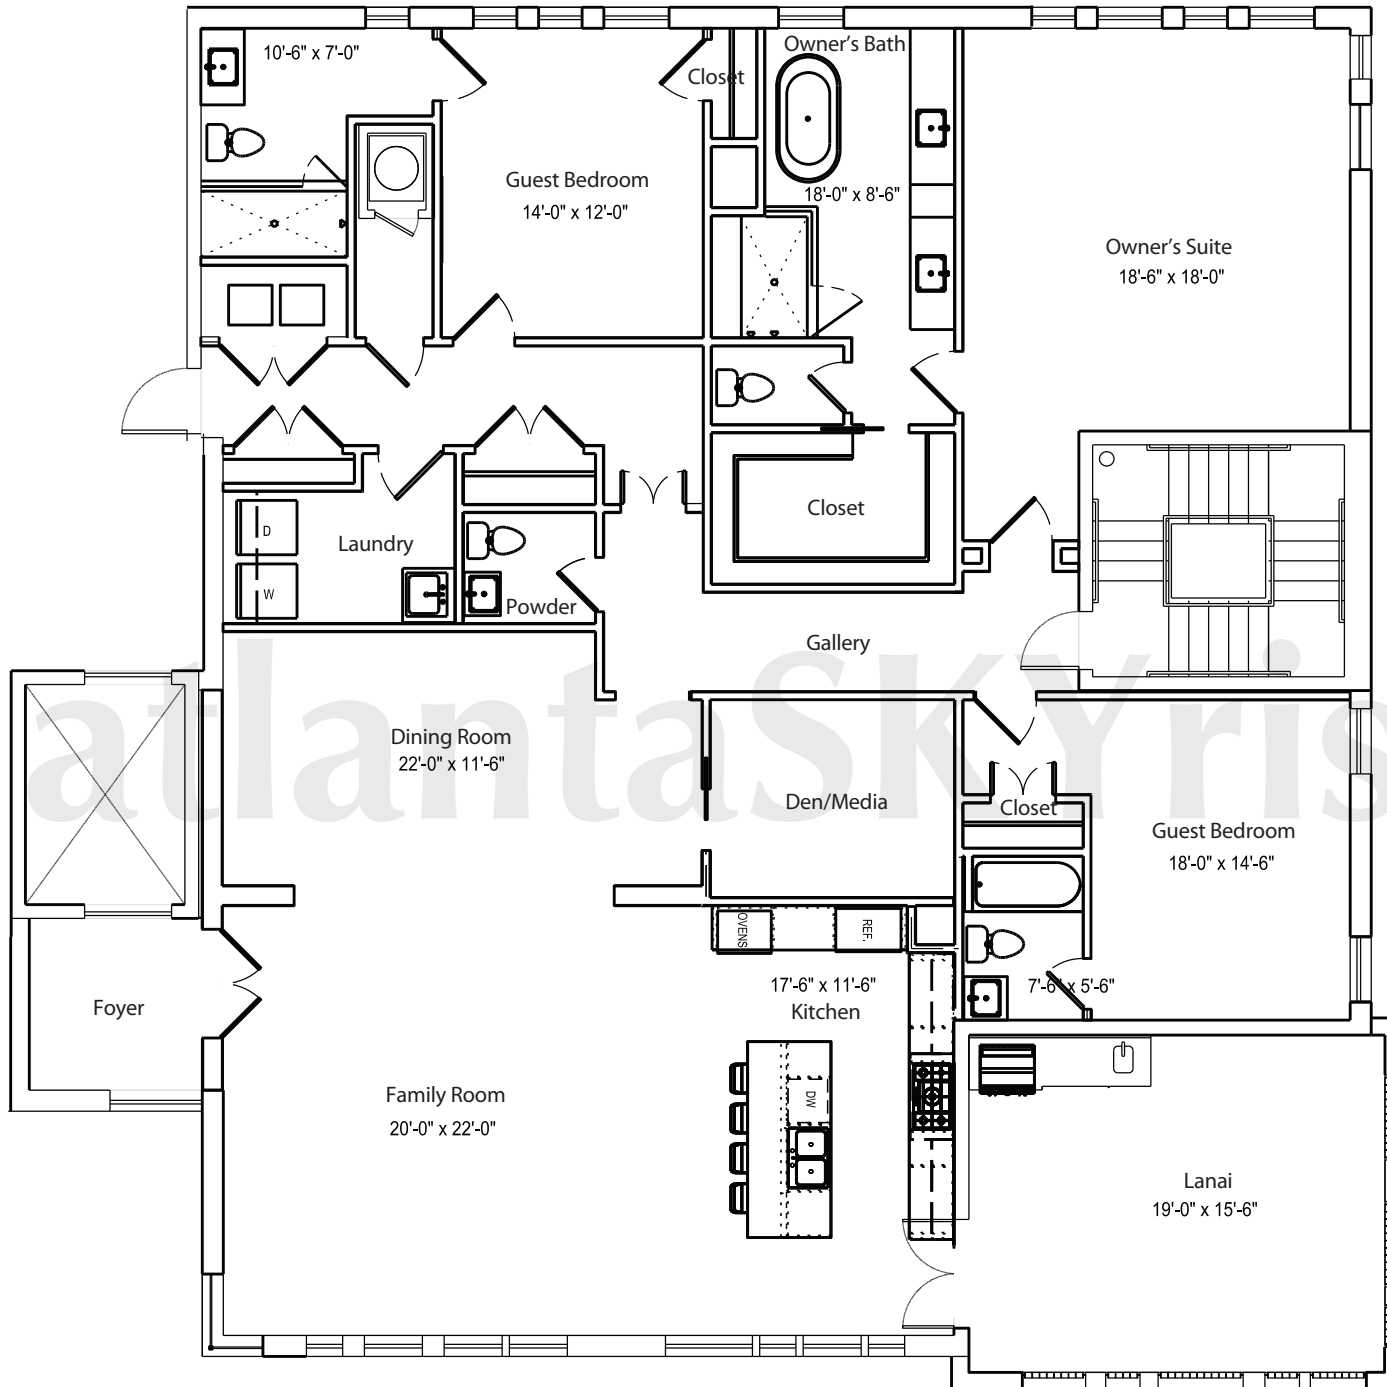

atlanta**SKYrise**<sup>®</sup>  
Atlanta Luxury Condos

ONE MUSEUM PLACE  
**2E** Interior 2,747 square feet  
Lanai 248 square feet

Any Person who is concerned about any representations regarding this floor plan should do his/her own investigation as to the dimensions, measurements and square footages. These plans are merely approximations and may not reflect the actual as-built conditions of the Condominium. Due to the nature of the construction process, there may be variations between the actual as-built conditions and these plans. Furthermore, the developer reserves the rights to revise these plans as it determines appropriate in its discretion.