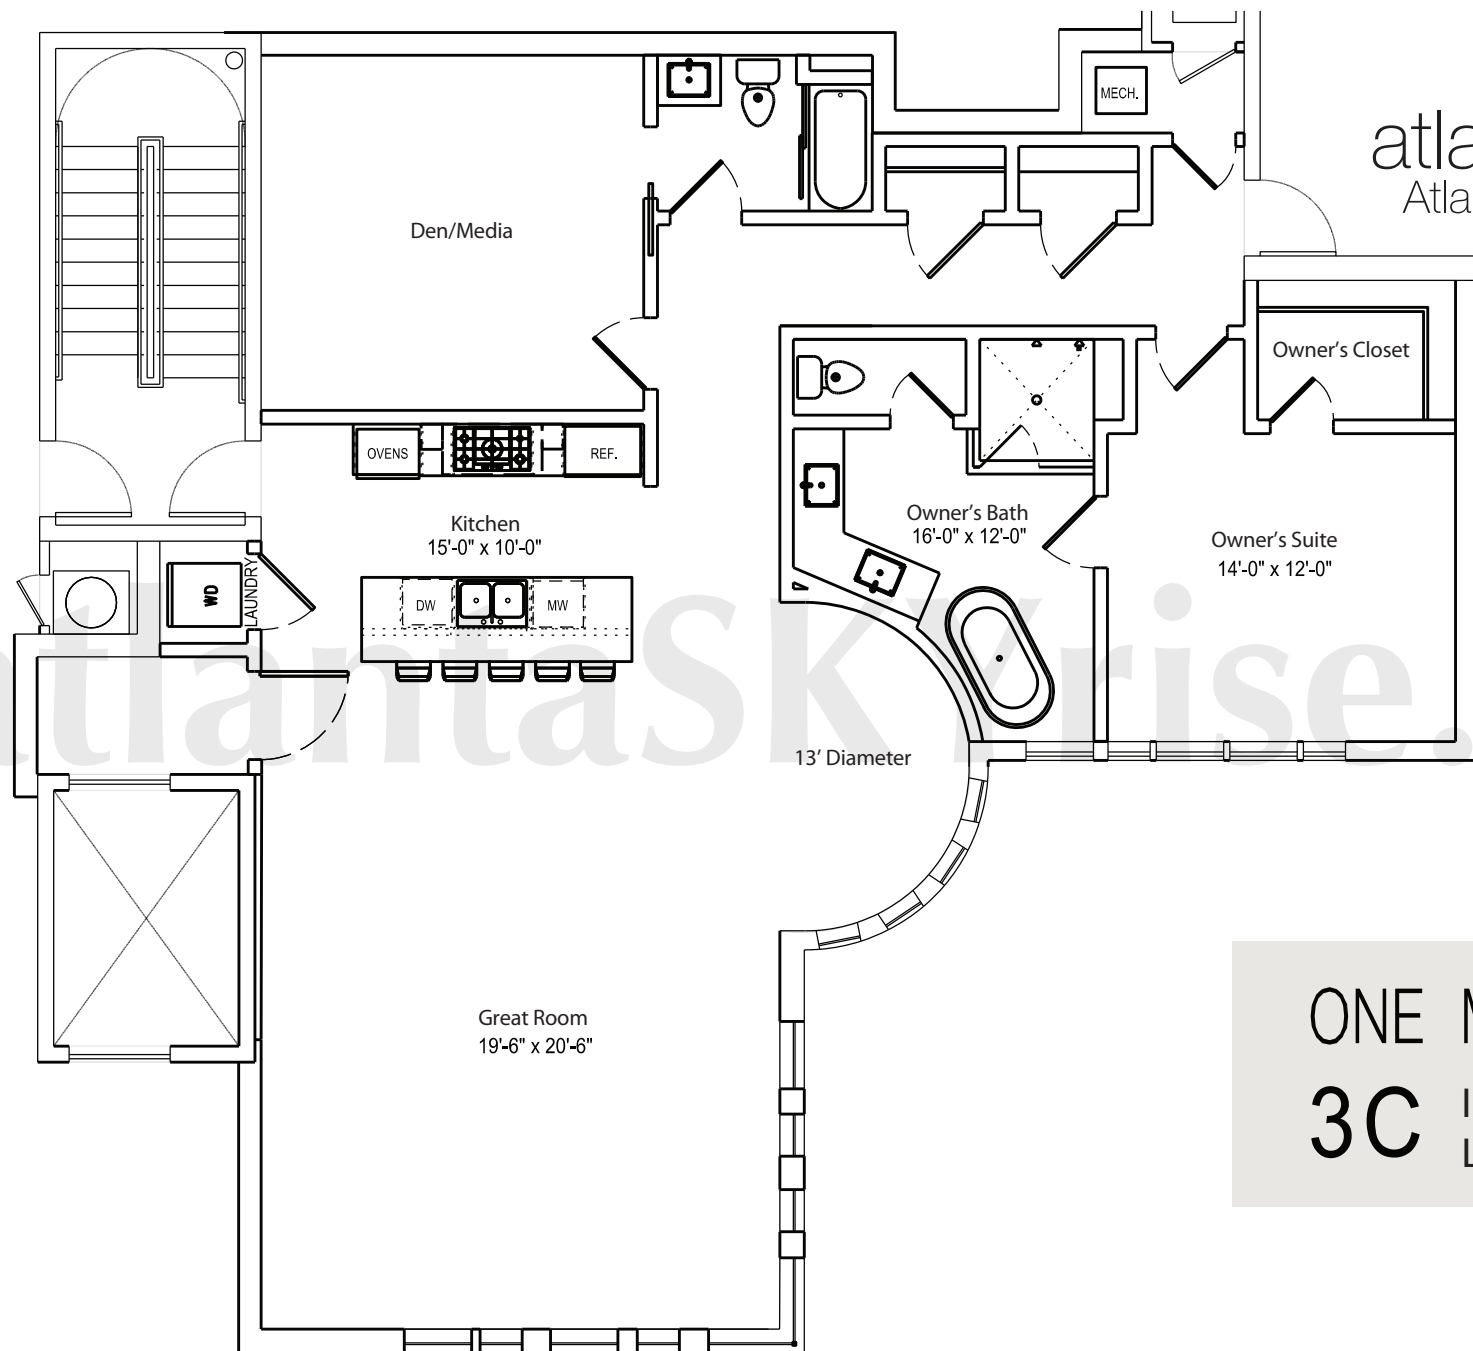

atlanta**SKYrise**<sup>®</sup>  
Atlanta Luxury Condos

ONE MUSEUM PLACE

**3C** Interior 1,722 square feet  
Lanai 0 square feet

Any Person who is concerned about any representations regarding this floor plan should do his/her own investigation as to the dimensions, measurements and square footages. These plans are merely approximations and may not reflect the actual as-built conditions of the Condominium. Due to the nature of the construction process, there may be variations between the actual as-built conditions and these plans. Furthermore, the developer reserves the rights to revise these plans as it determines appropriate in its discretion.