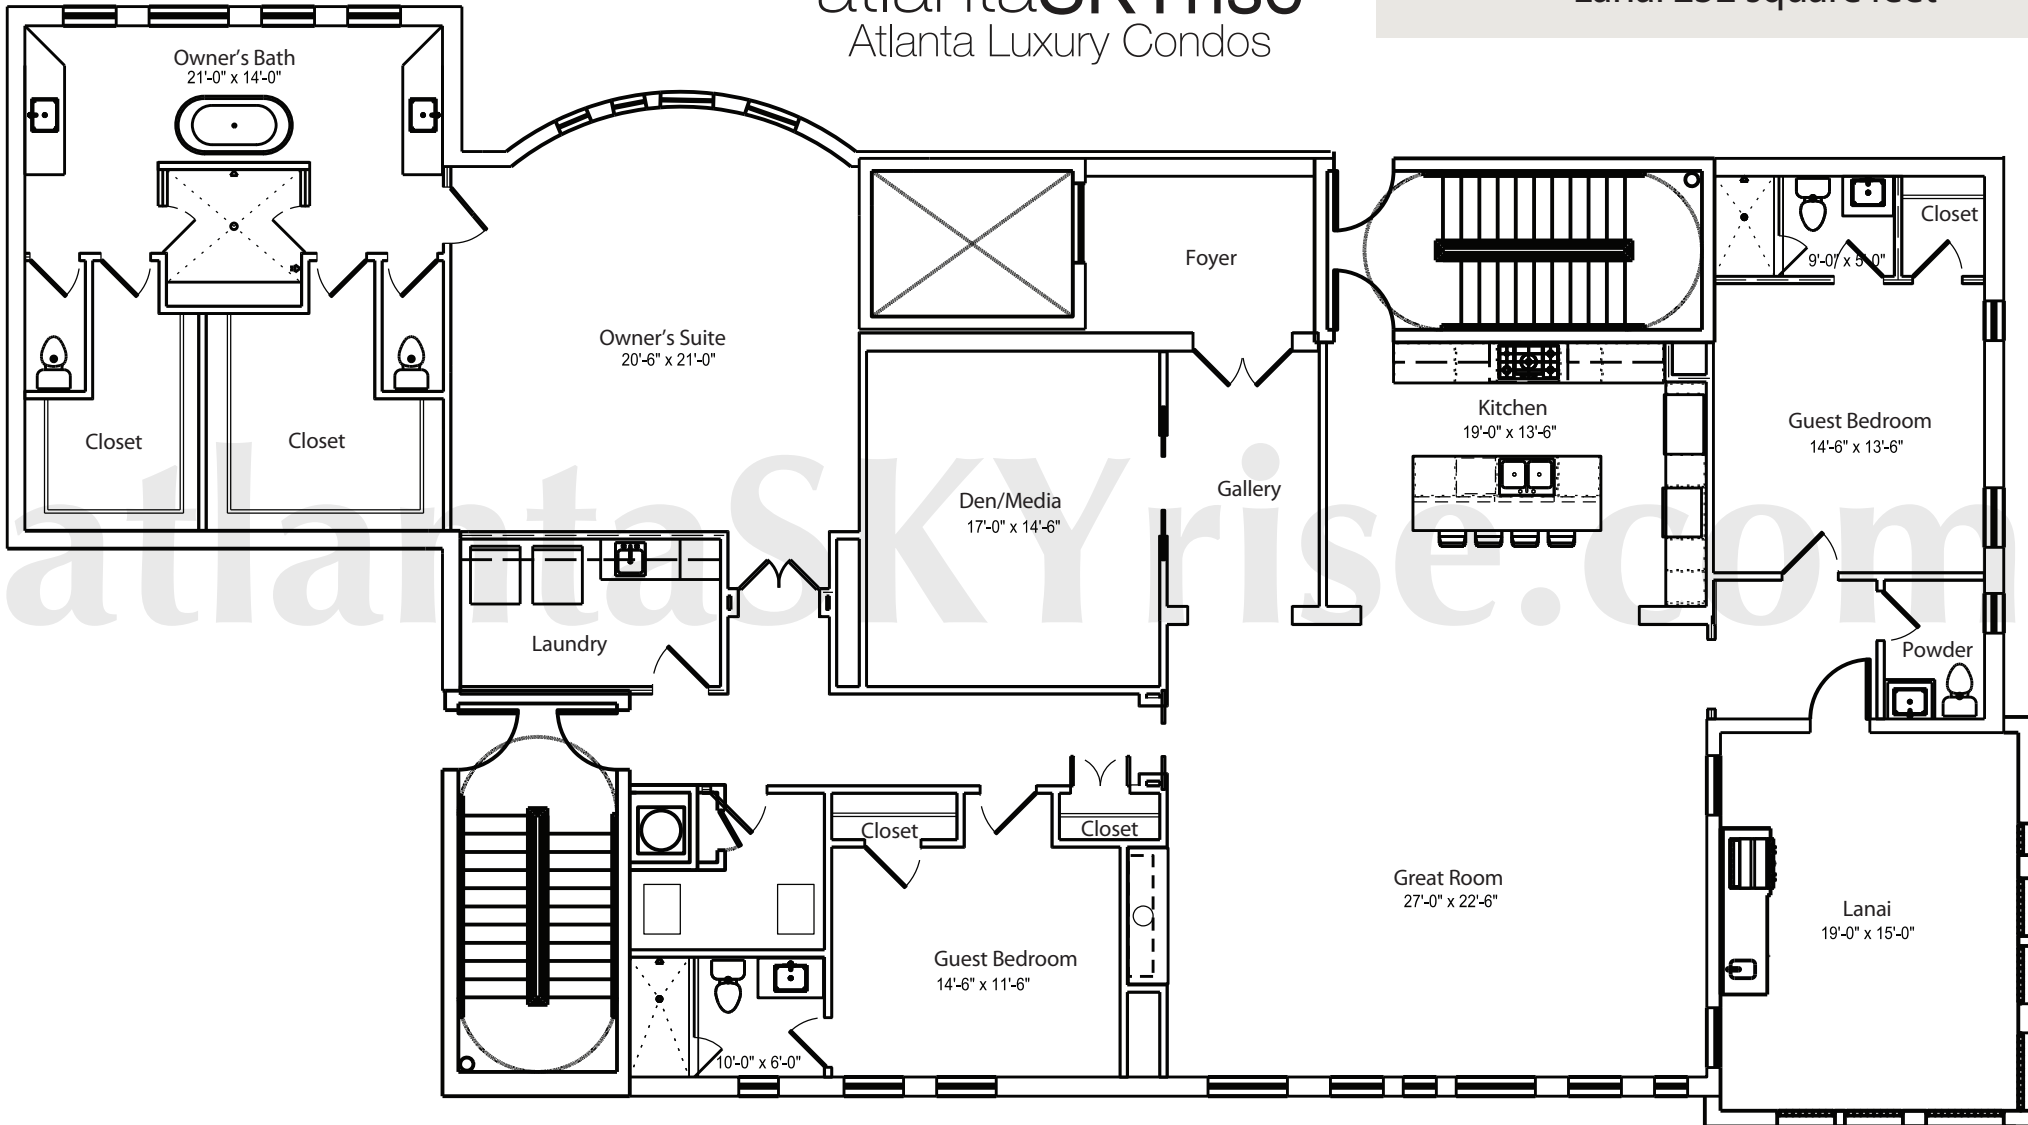

atlanta**SKYrise**[®]
Atlanta Luxury Condos

ONE MUSEUM PLACE

2H Interior 3,300 square feet
Lanai 252 square feet

Any Person who is concerned about any representations regarding this floor plan should do his/her own investigation as to the dimensions, measurements and square footages. These plans are merely approximations and may not reflect the actual as-built conditions of the Condominium. Due to the nature of the construction process, there may be variations between the actual as-built conditions and these plans. Furthermore, the developer reserves the rights to revise these plans as it determines appropriate in its discretion.