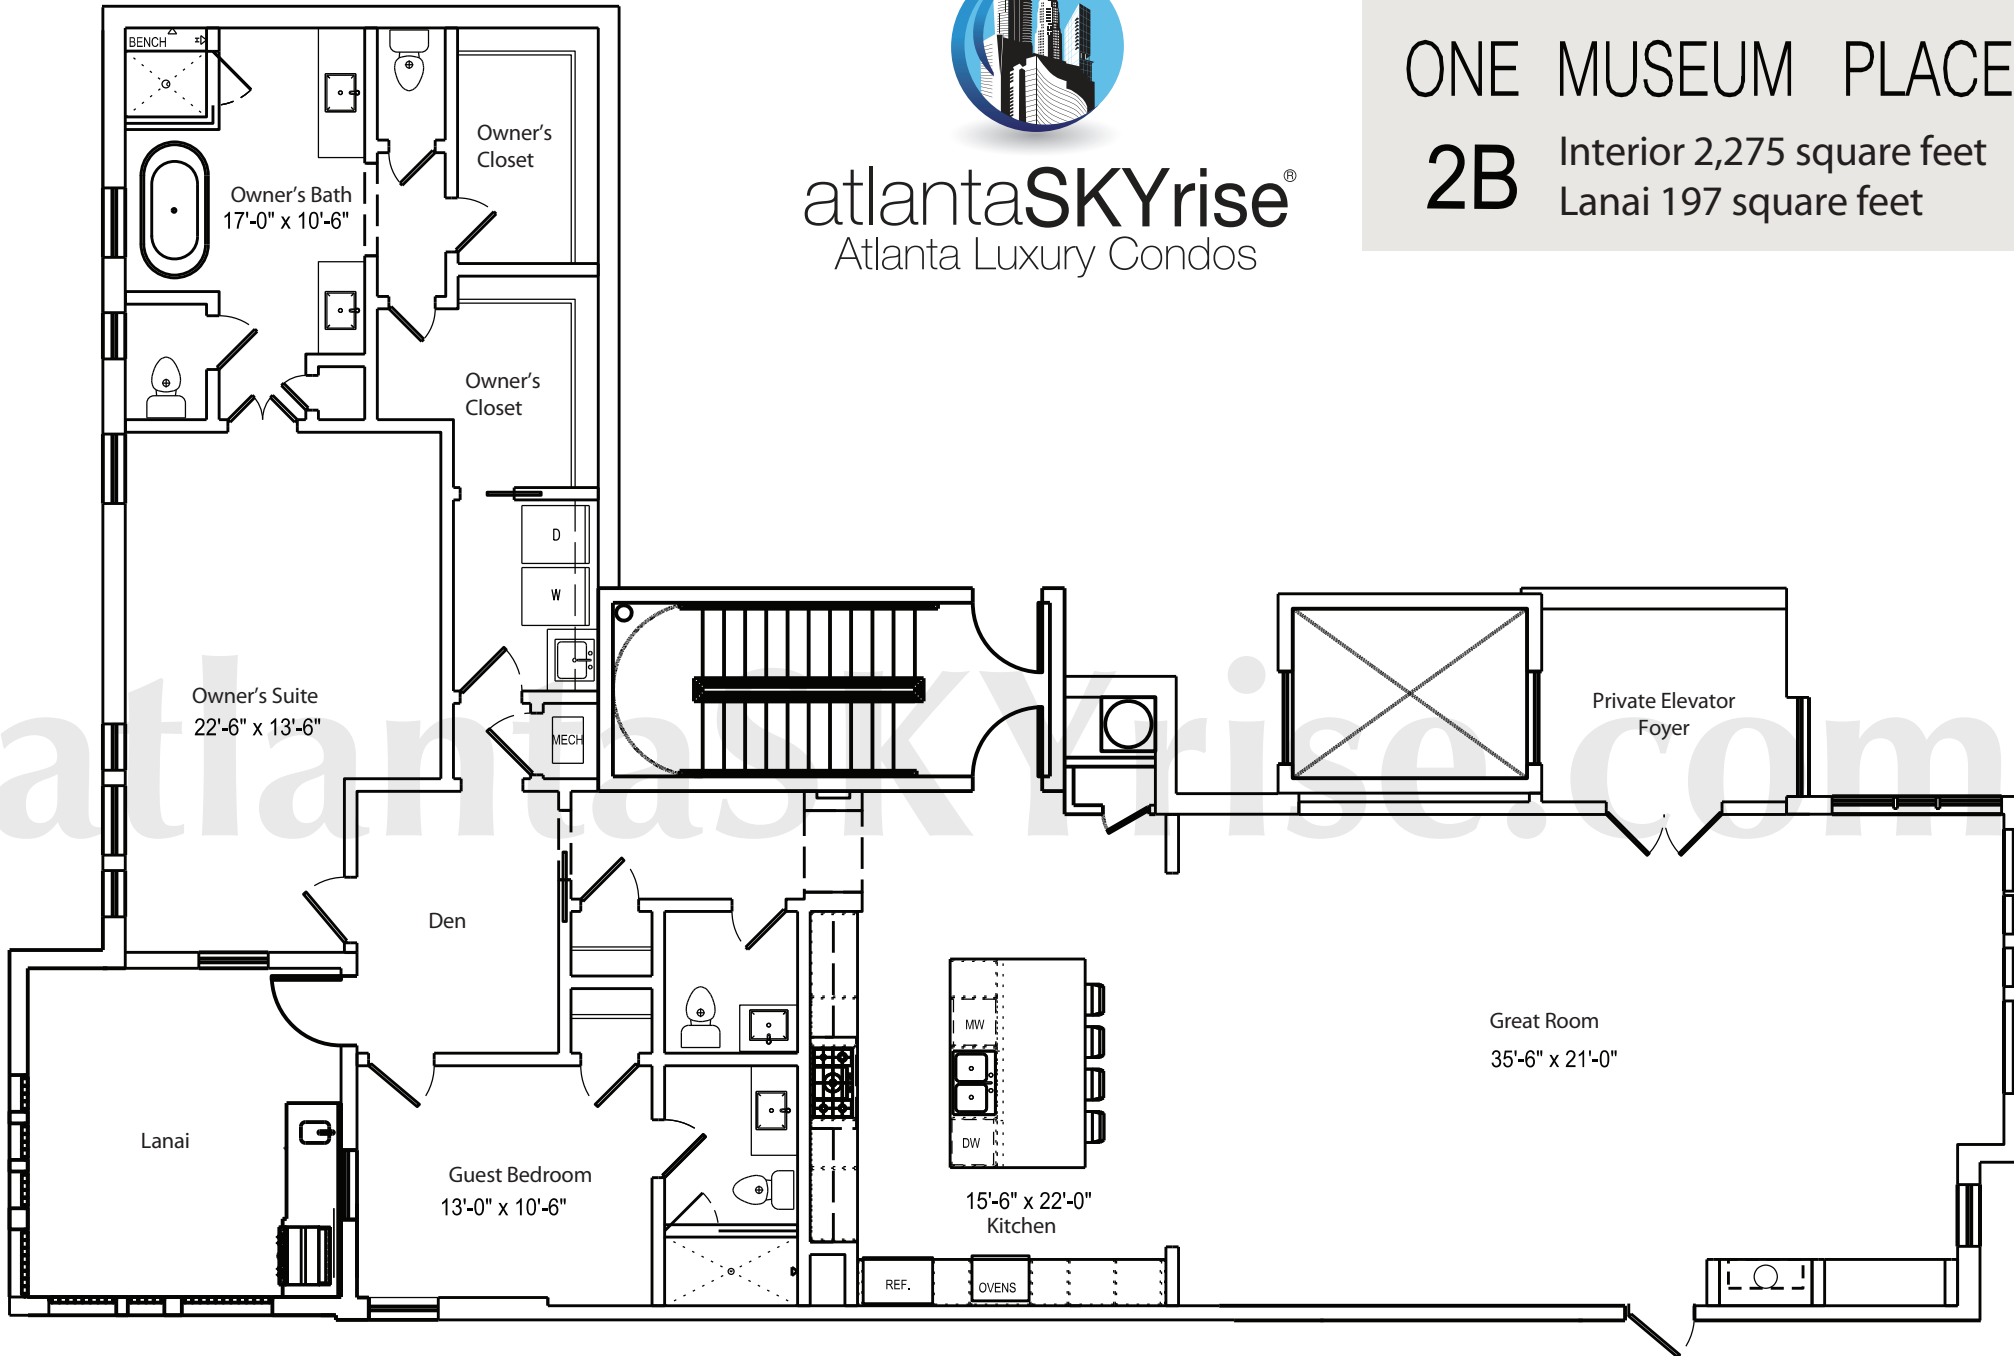

atlanta**SKYrise**<sup>®</sup>  
Atlanta Luxury Condos

ONE MUSEUM PLACE

**2B** Interior 2,275 square feet  
Lanai 197 square feet

Any Person who is concerned about any representations regarding this floor plan should do his/her own investigation as to the dimensions, measurements and square footages. These plans are merely approximations and may not reflect the actual as-built conditions of the Condominium. Due to the nature of the construction process, there may be variations between the actual as-built conditions and these plans. Furthermore, the developer reserves the rights to revise these plans as it determines appropriate in its discretion.