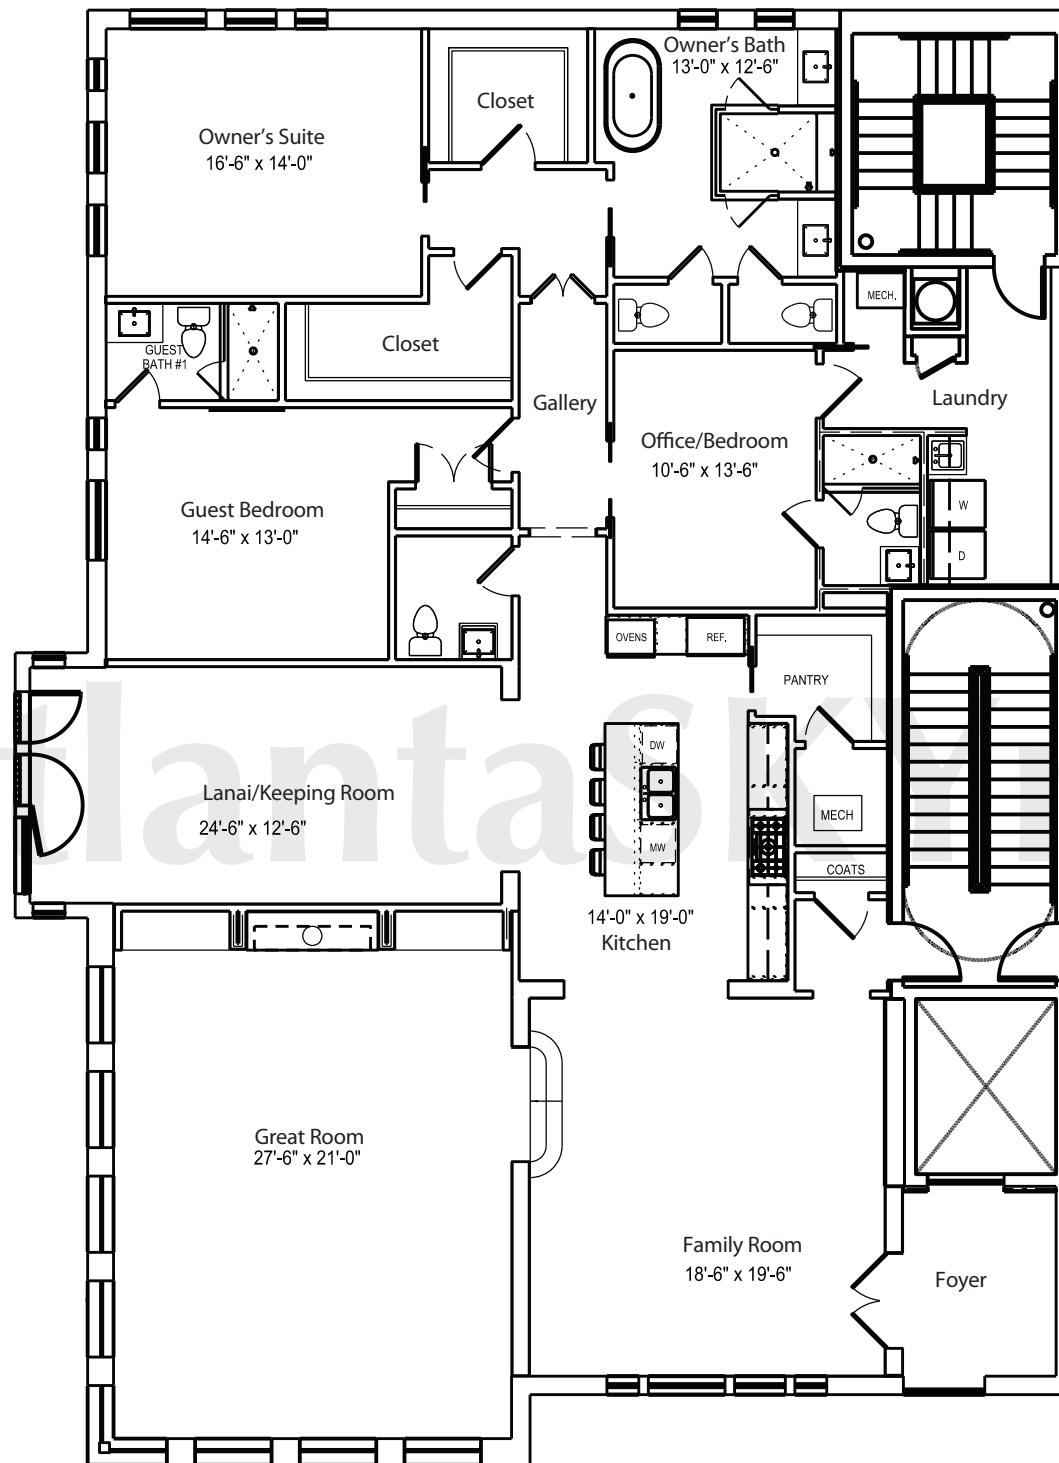

atlanta**SKYrise**[®]
Atlanta Luxury Condos

ONE MUSEUM PLACE
2A Interior 3,310 square feet
Lanai 0 square feet

Any Person who is concerned about any representations regarding this floor plan should do his/her own investigation as to the dimensions, measurements and square footages. These plans are merely approximations and may not reflect the actual as-built conditions of the Condominium. Due to the nature of the construction process, there may be variations between the actual as-built conditions and these plans. Furthermore, the developer reserves the rights to revise these plans as it determines appropriate in its discretion.