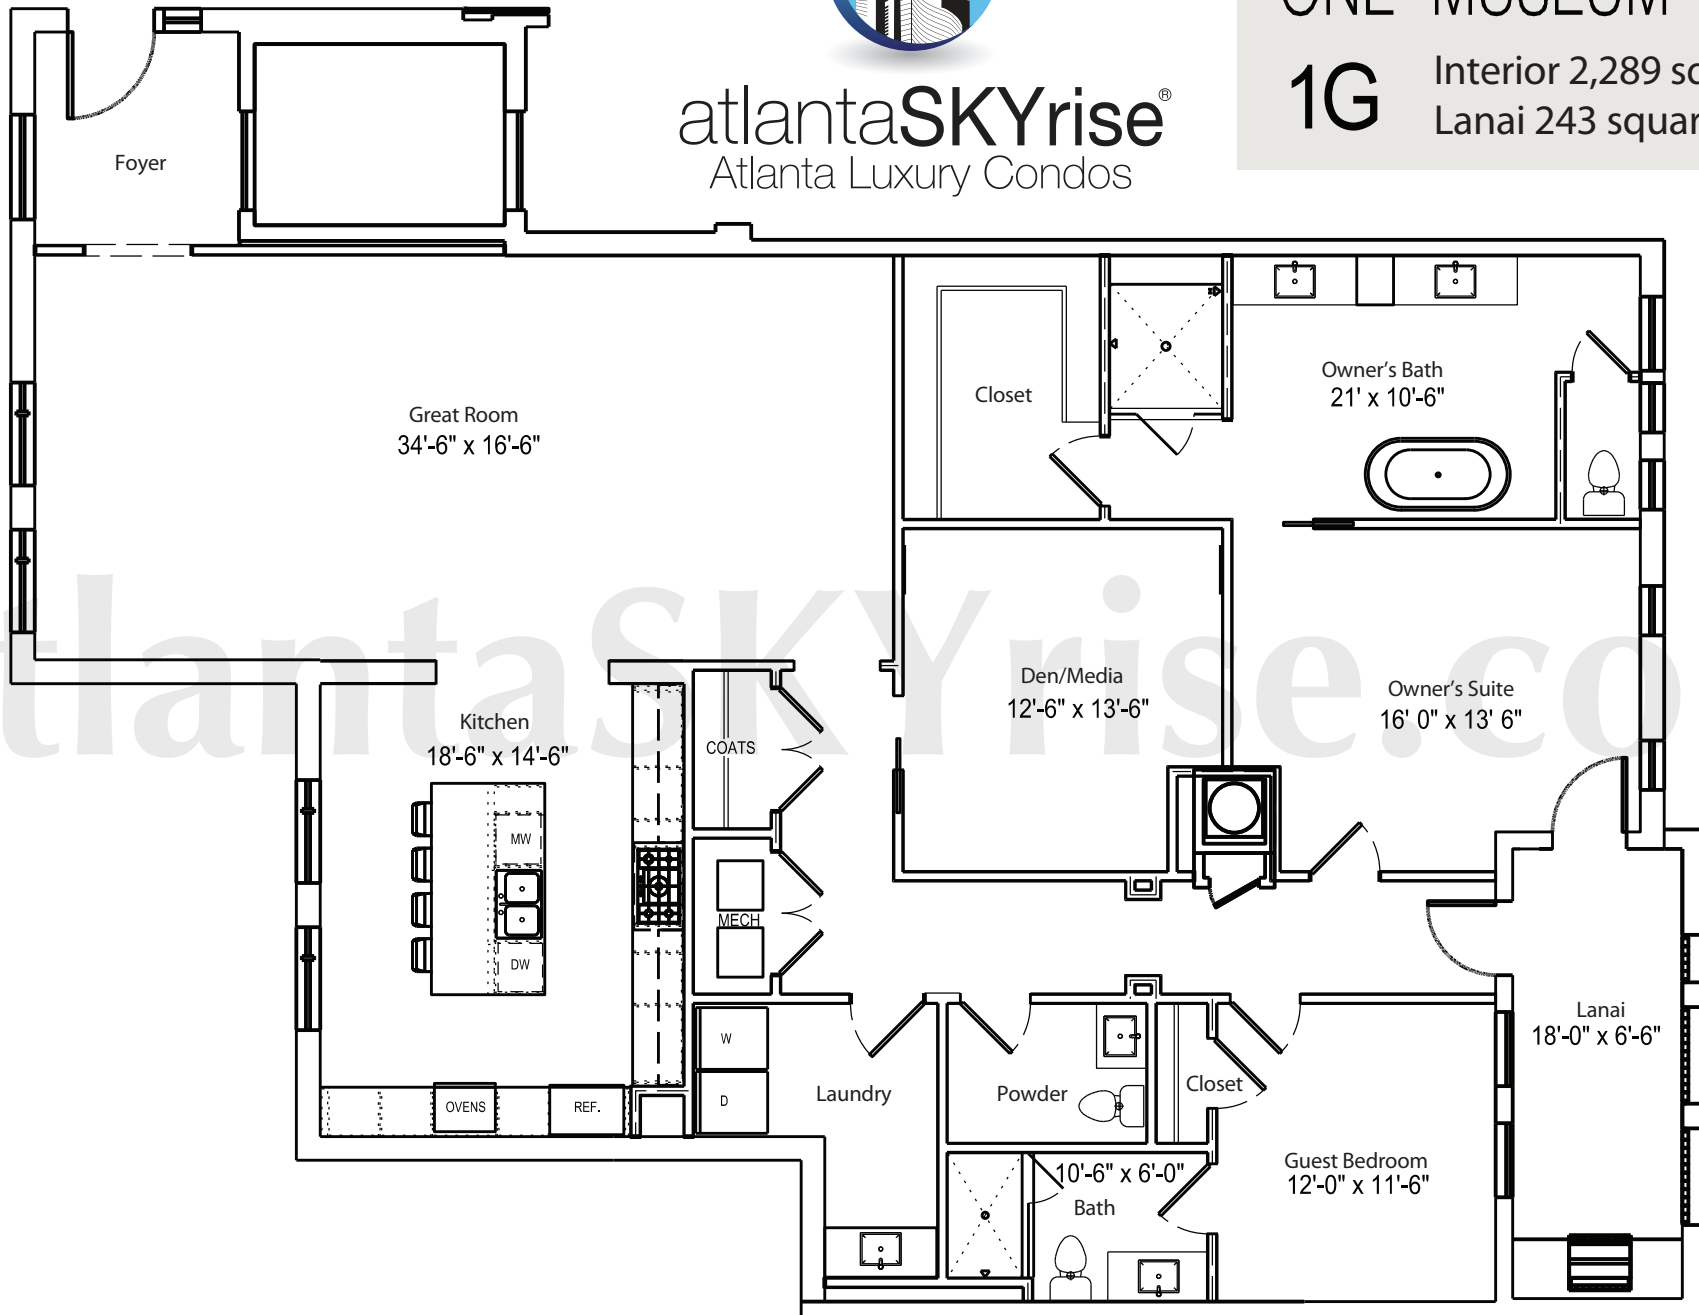

atlanta**SKYrise**<sup>®</sup>  
Atlanta Luxury Condos

ONE MUSEUM PLACE

**1G** Interior 2,289 square feet  
Lanai 243 square feet

Any Person who is concerned about any representations regarding this floor plan should do his/her own investigation as to the dimensions, measurements and square footages. These plans are merely approximations and may not reflect the actual as-built conditions of the Condominium. Due to the nature of the construction process, there may be variations between the actual as-built conditions and these plans. Furthermore, the developer reserves the rights to revise these plans as it determines appropriate in its discretion.