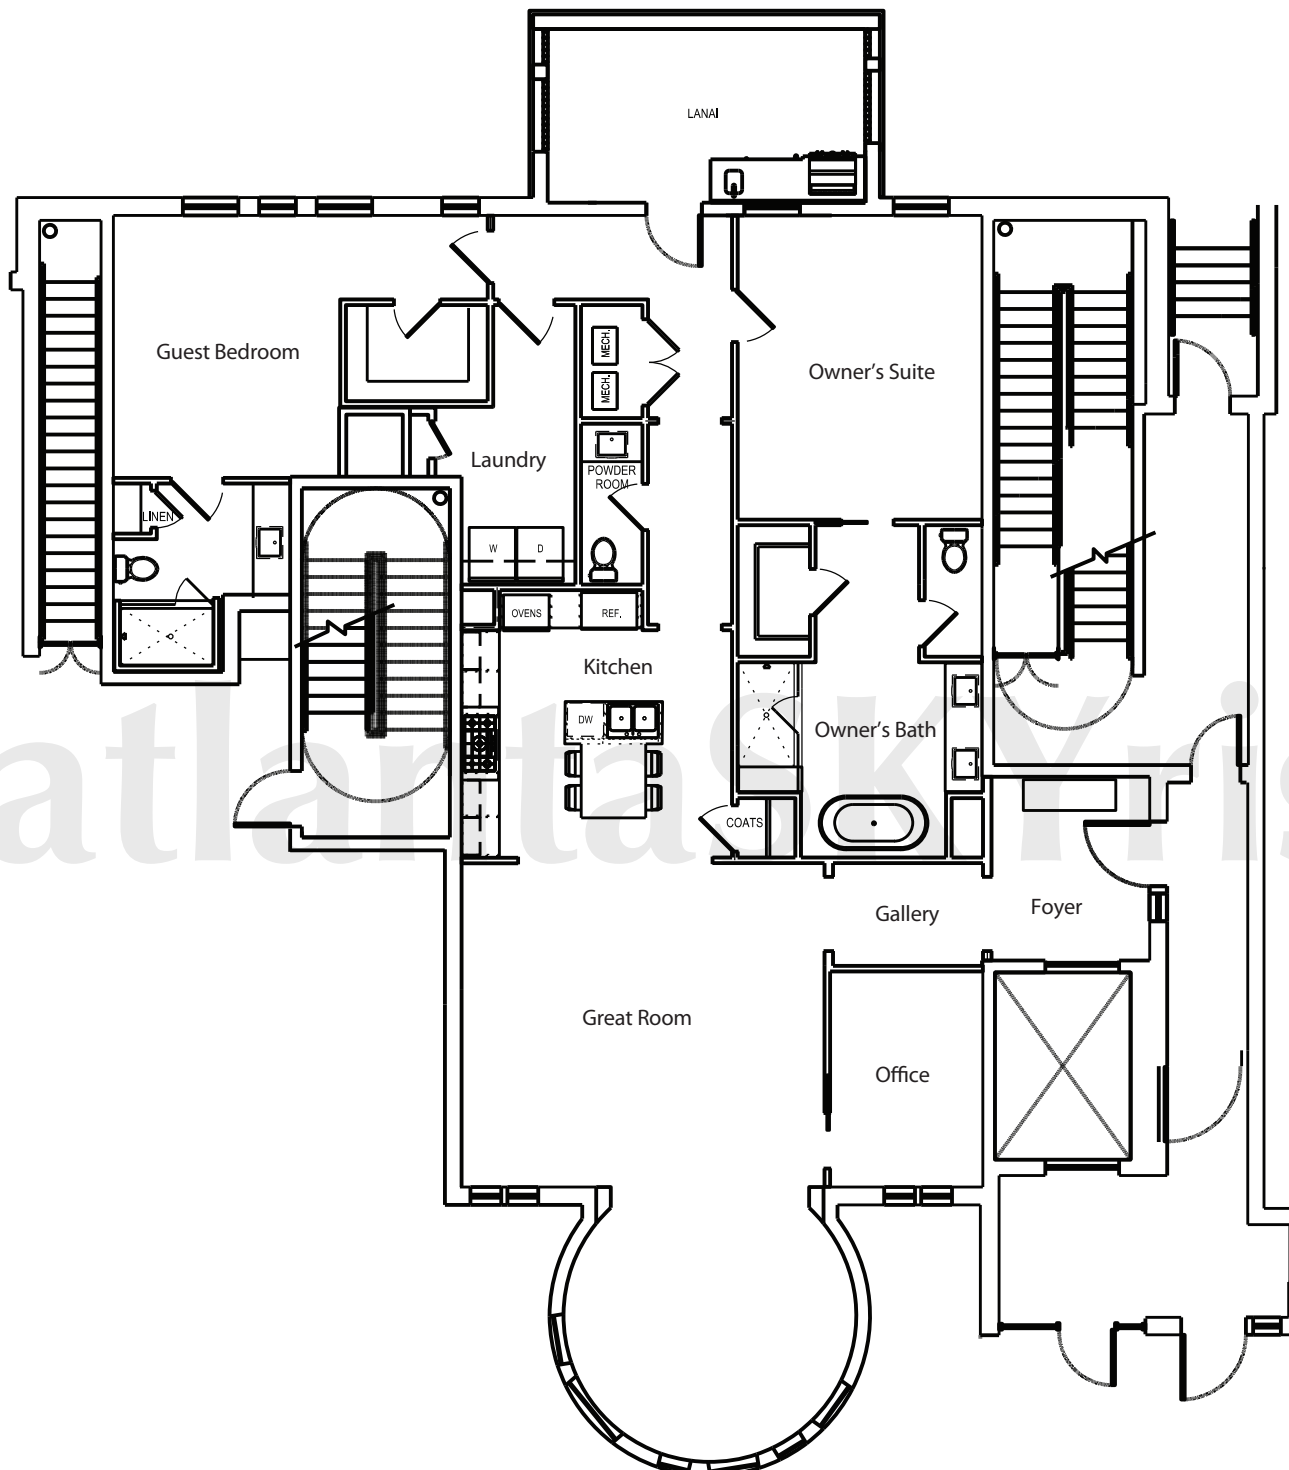

atlanta**SKYrise**<sup>®</sup>  
Atlanta Luxury Condos

ONE MUSEUM PLACE

**1D** Interior 2,035 square feet  
Lanai 210 square feet

atlantaSKYrise.com

Any Person who is concerned about any representations regarding this floor plan should do his/her own investigation as to the dimensions, measurements and square footages. These plans are merely approximations and may not reflect the actual as-built conditions of the Condominium. Due to the nature of the construction process, there may be variations between the actual as-built conditions and these plans. Furthermore, the developer reserves the rights to revise these plans as it determines appropriate in its discretion.