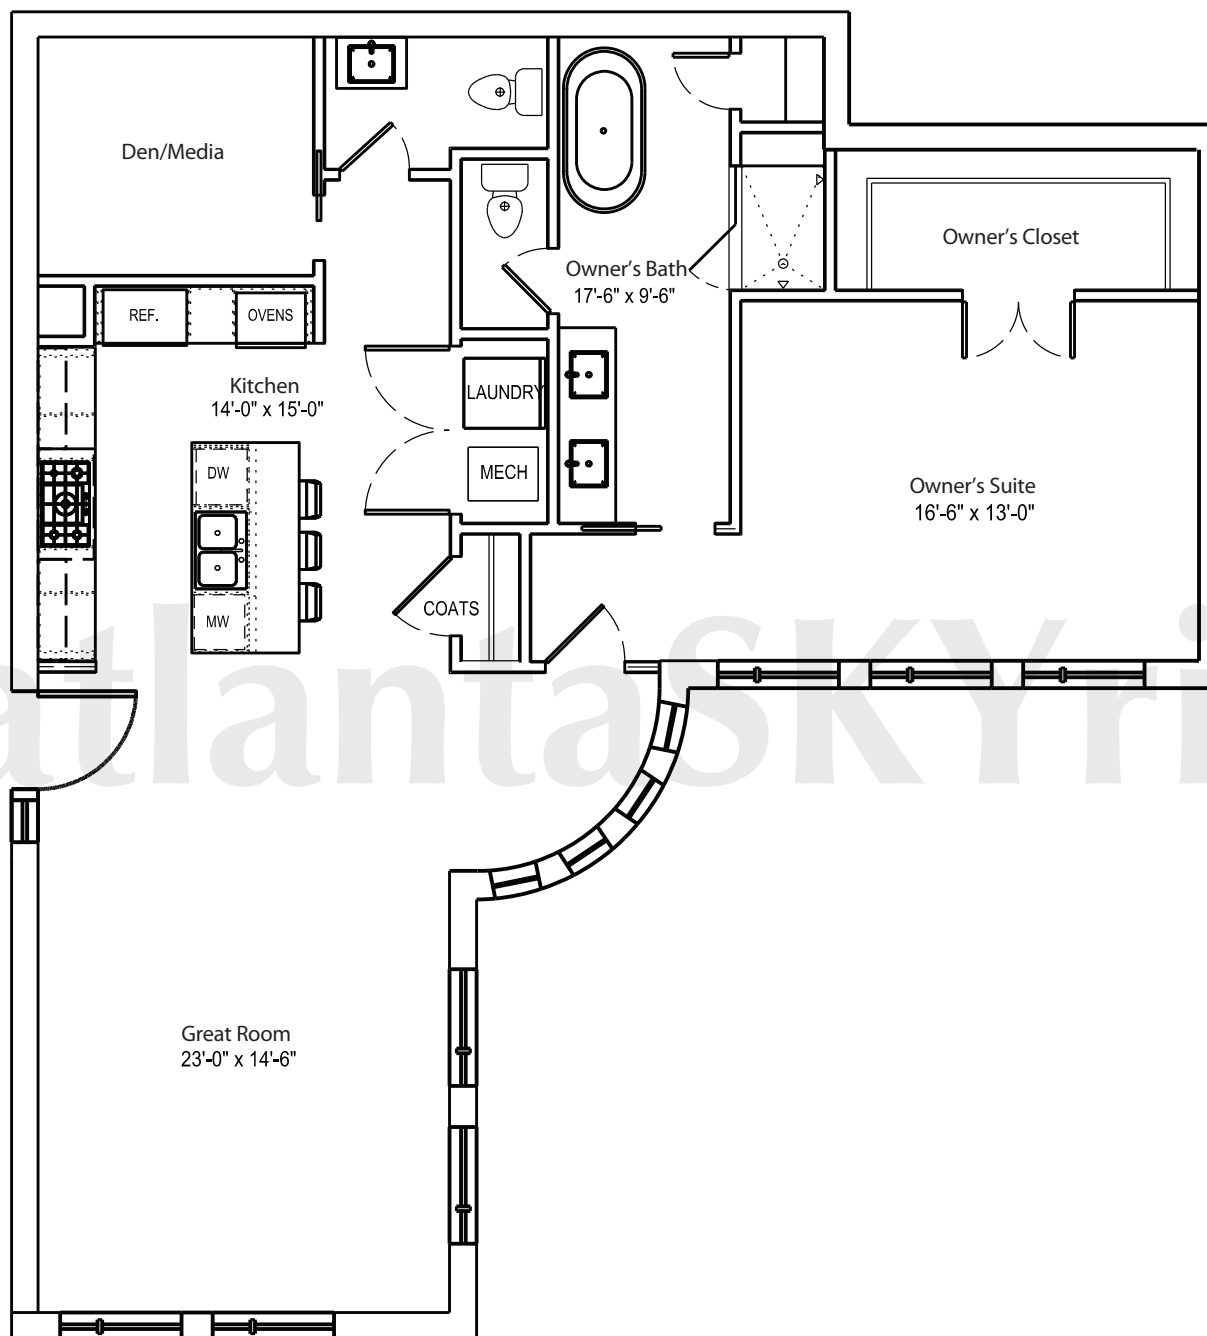

atlanta**SKYrise**<sup>®</sup>  
Atlanta Luxury Condos

ONE MUSEUM PLACE

**1C** Interior 1,212 square feet  
Lanai 0 square feet

Any Person who is concerned about any representations regarding this floor plan should do his/her own investigation as to the dimensions, measurements and square footages. These plans are merely approximations and may not reflect the actual as-built conditions of the Condominium. Due to the nature of the construction process, there may be variations between the actual as-built conditions and these plans. Furthermore, the developer reserves the rights to revise these plans as it determines appropriate in its discretion.