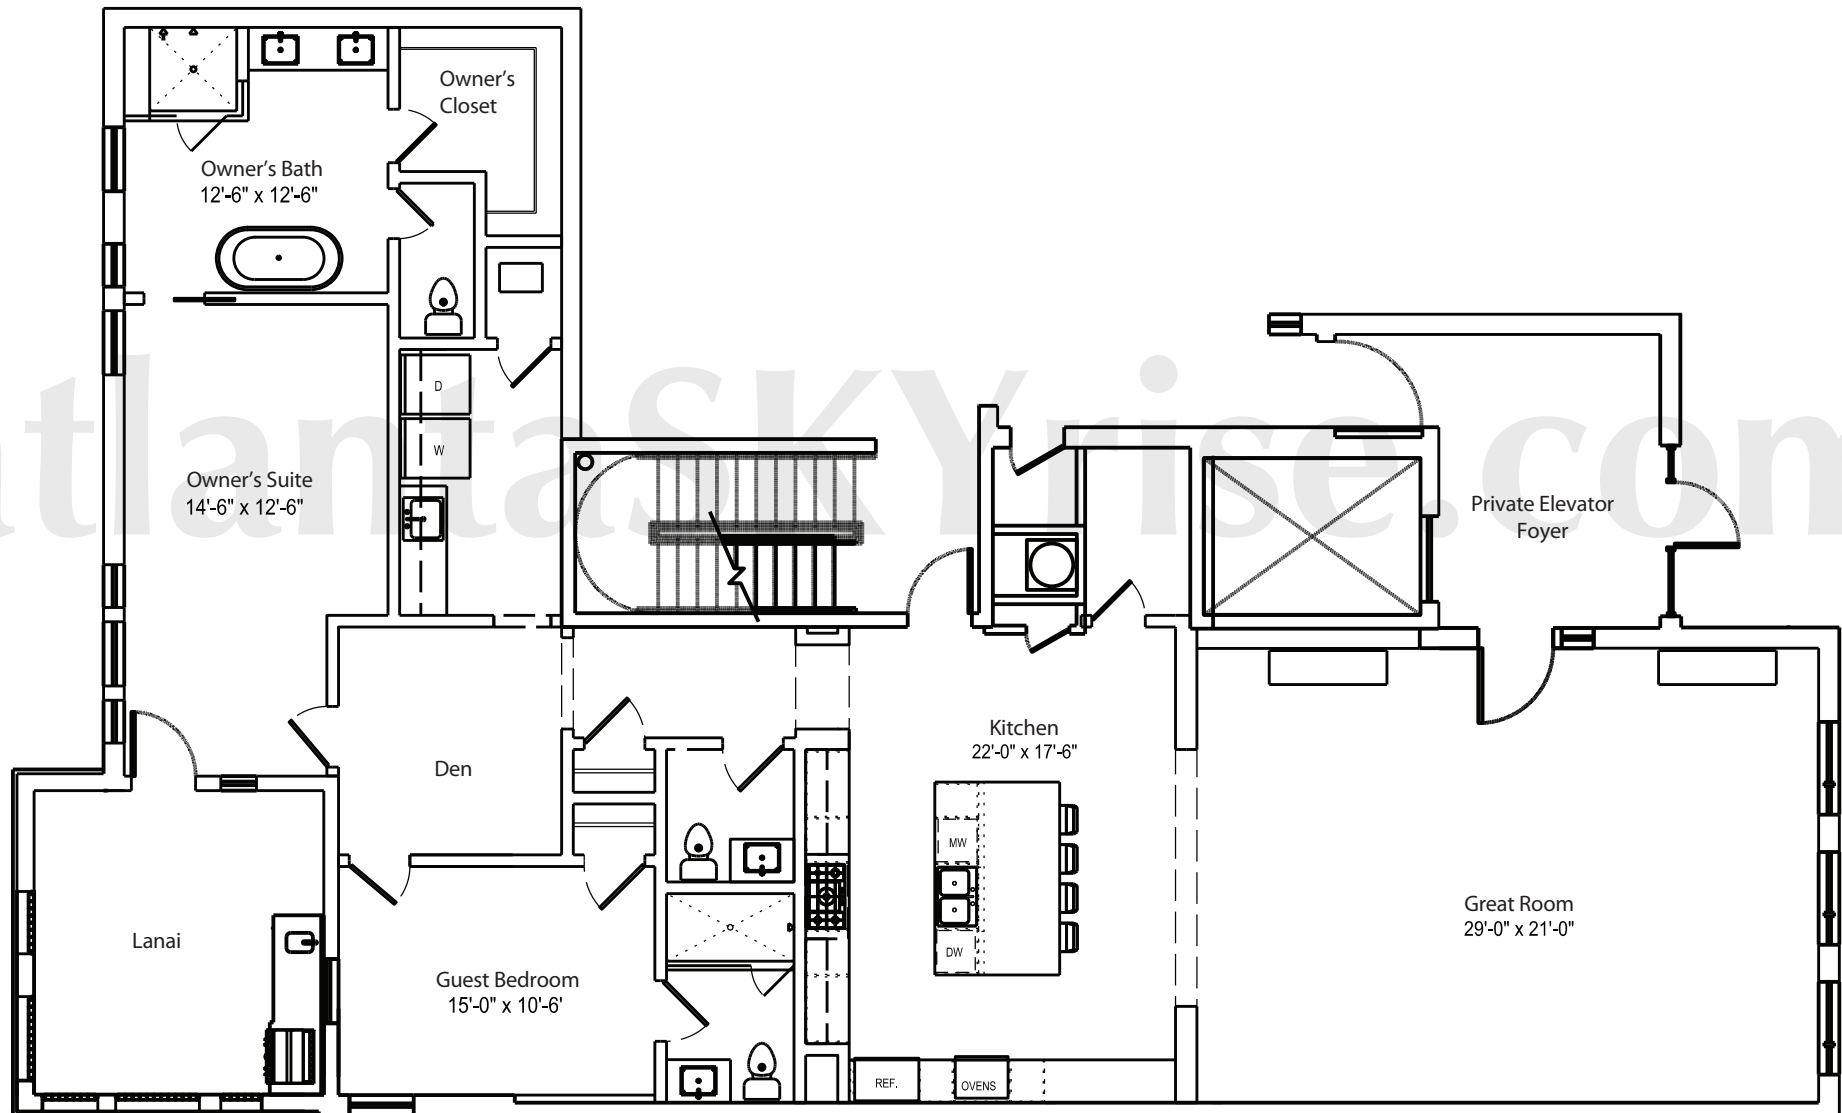

atlanta**SKY**rise®  
Atlanta Luxury Condos

ONE MUSEUM PLACE  
**1B** Interior 2,171 square feet  
Lanai 197 square feet

Any Person who is concerned about any representations regarding this floor plan should do his/her own investigation as to the dimensions, measurements and square footages. These plans are merely approximations and may not reflect the actual as-built conditions of the Condominium. Due to the nature of the construction process, there may be variations between the actual as-built conditions and these plans. Furthermore, the developer reserves the rights to revise these plans as it determines appropriate in its discretion.