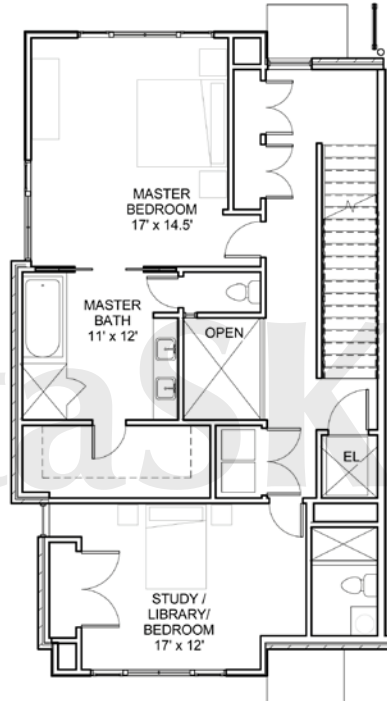

THE
METROPOLITAN
 AT PHIPPS

atlanta**SKYrise**[®]
 Atlanta Luxury Condos

LEVEL 3
 940 SF
 CONDITIONED
 255 SF
 TERRACE

LEVEL 2
 1230 SF
 CONDITIONED

LEVEL 1
 1230 SF
 CONDITIONED

GARAGE
 237 SF
 CONDITIONED
 780 SF
 GARAGE

THE WESLEY - 4,672 TOTAL SF

PHIPPS BOULEVARD END UNIT*