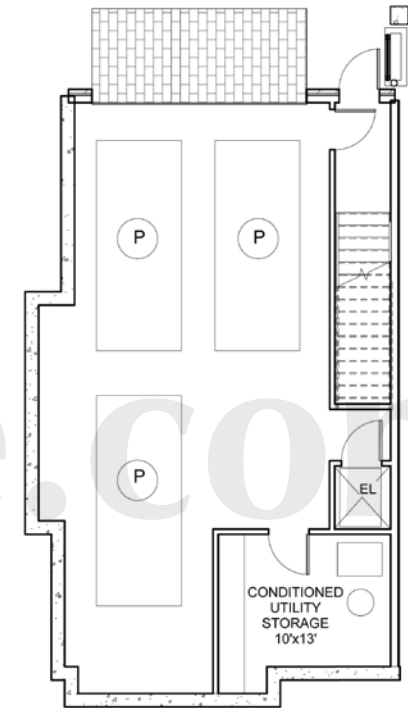

THE
METROPOLITAN
 AT PHIPPS

atlanta**SKYrise**[®]
 Atlanta Luxury Condos

LEVEL 3
 940 SF
 CONDITIONED
 255 SF
 TERRACE

LEVEL 2
 1230 SF
 CONDITIONED

LEVEL 1
 1230 SF
 CONDITIONED

GARAGE
 237 SF
 CONDITIONED
 780 SF
 GARAGE

THE WESLEY - 4,672 TOTAL SF

PHIPPS BOULEVARD END UNIT*