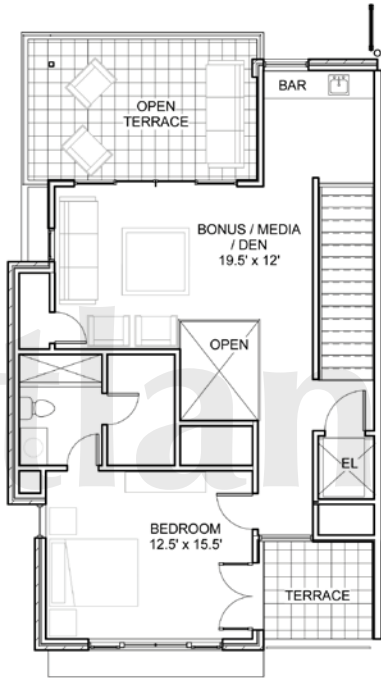

THE
METROPOLITAN
 AT PHIPPS

atlanta**SKYrise**[®]
 Atlanta Luxury Condos

LEVEL 3
 940 SF
 CONDITIONED
 255 SF
 TERRACE

LEVEL 2
 1230 SF
 CONDITIONED

LEVEL 1
 1230 SF
 CONDITIONED

GARAGE
 237 SF
 CONDITIONED
 780 SF
 GARAGE

THE WESLEY - 4,672 TOTAL SF

PHIPPS BOULEVARD END UNIT*