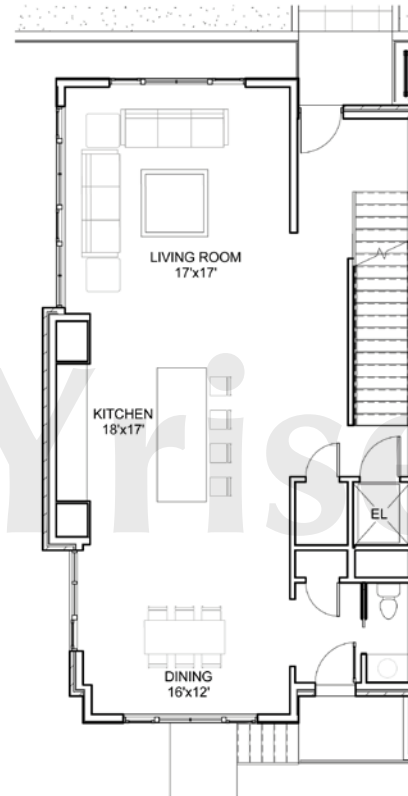

THE
METROPOLITAN
 AT PHIPPS

atlanta**SKYrise**[®]
 Atlanta Luxury Condos

LEVEL 3
 940 SF
 CONDITIONED
 255 SF
 TERRACE

LEVEL 2
 1230 SF
 CONDITIONED

LEVEL 1
 1230 SF
 CONDITIONED

GARAGE
 237 SF
 CONDITIONED
 780 SF
 GARAGE

THE WESLEY - 4,672 TOTAL SF

PHIPPS BOULEVARD END UNIT*