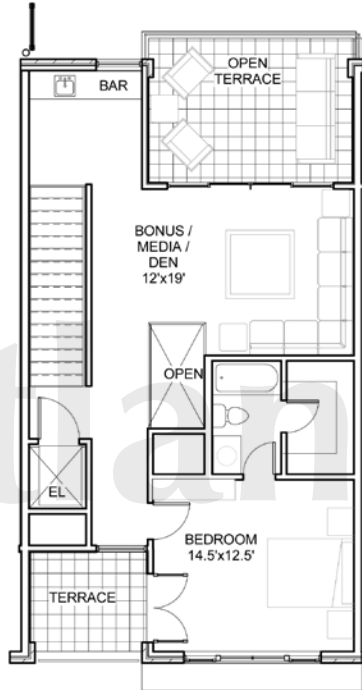

THE
METROPOLITAN

AT PHIPPS

atlanta**SKYrise**[®]
Atlanta Luxury Condos

LEVEL 3

870 SF
CONDITIONED

235 SF
TERRACE

LEVEL 2

1150 SF
CONDITIONED

LEVEL 1

1150 SF
CONDITIONED

GARAGE

237 SF
CONDITIONED

734 SF
GARAGE

THE PEACHTREE - 4,376 TOTAL SF

PHIPPS BOULEVARD INTERIOR UNIT*