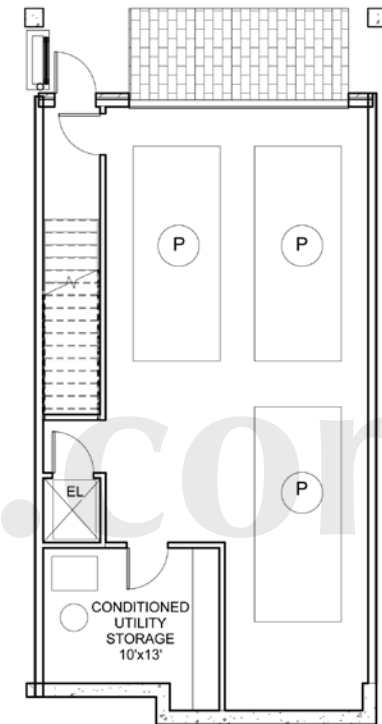

THE
METROPOLITAN

AT PHIPPS

atlanta**SKYrise**[®]
Atlanta Luxury Condos

LEVEL 3

870 SF
CONDITIONED

235 SF
TERRACE

LEVEL 2

1150 SF
CONDITIONED

LEVEL 1

1150 SF
CONDITIONED

GARAGE

237 SF
CONDITIONED

734 SF
GARAGE

THE PEACHTREE - 4,376 TOTAL SF

PHIPPS BOULEVARD INTERIOR UNIT*