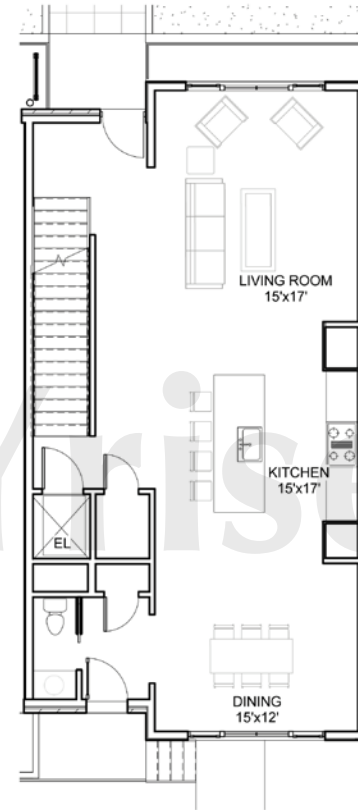

THE
METROPOLITAN

AT PHIPPS

atlanta**SKYrise**[®]
Atlanta Luxury Condos

LEVEL 3

870 SF
CONDITIONED

235 SF
TERRACE

LEVEL 2

1150 SF
CONDITIONED

LEVEL 1

1150 SF
CONDITIONED

GARAGE

237 SF
CONDITIONED

734 SF
GARAGE

THE PEACHTREE - 4,376 TOTAL SF

PHIPPS BOULEVARD INTERIOR UNIT*