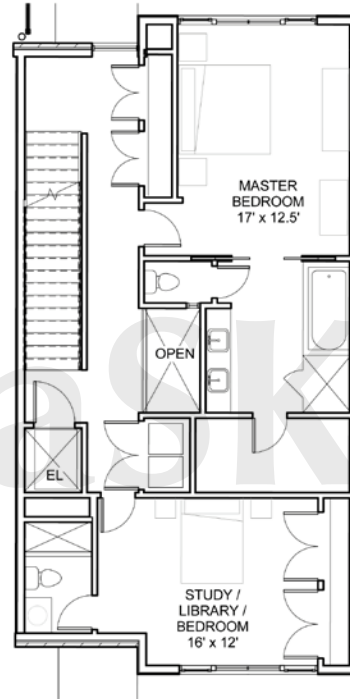

THE
METROPOLITAN

AT PHIPPS

atlanta**SKYrise**[®]
Atlanta Luxury Condos

LEVEL 3

870 SF
CONDITIONED

235 SF
TERRACE

LEVEL 2

1150 SF
CONDITIONED

LEVEL 1

1150 SF
CONDITIONED

GARAGE

237 SF
CONDITIONED

734 SF
GARAGE

THE PEACHTREE - 4,376 TOTAL SF

PHIPPS BOULEVARD INTERIOR UNIT*