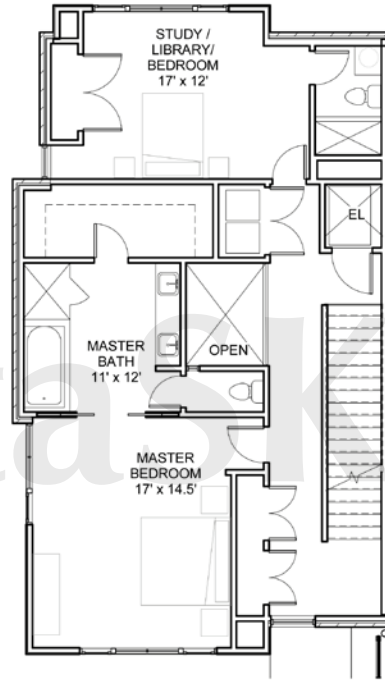

THE
METROPOLITAN

AT PHIPPS

atlanta**SKYrise**[®]
Atlanta Luxury Condos

LEVEL 3

940 SF
CONDITIONED

255 SF
TERRACE

LEVEL 2

1230 SF
CONDITIONED

LEVEL 1

1230 SF
CONDITIONED

GARAGE

237 SF
CONDITIONED

780 SF
GARAGE

THE PACES – 4,672 TOTAL SF

PRIVATE DRIVE END UNIT*