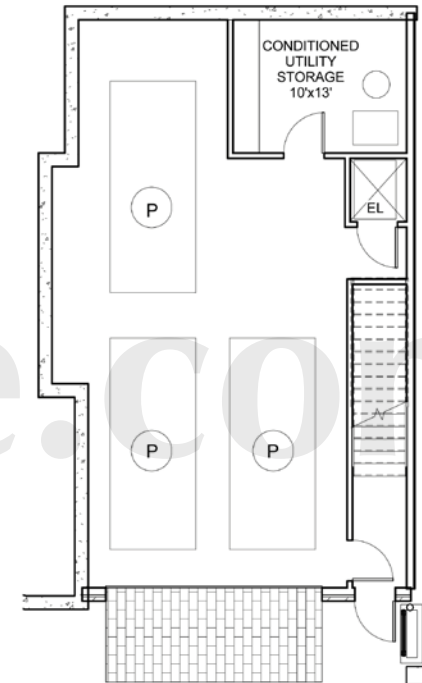

THE
METROPOLITAN

AT PHIPPS

atlanta**SKYrise**[®]
Atlanta Luxury Condos

LEVEL 3

940 SF
CONDITIONED

255 SF
TERRACE

LEVEL 2

1230 SF
CONDITIONED

LEVEL 1

1230 SF
CONDITIONED

GARAGE

237 SF
CONDITIONED

780 SF
GARAGE

THE PACES – 4,672 TOTAL SF

PRIVATE DRIVE END UNIT*