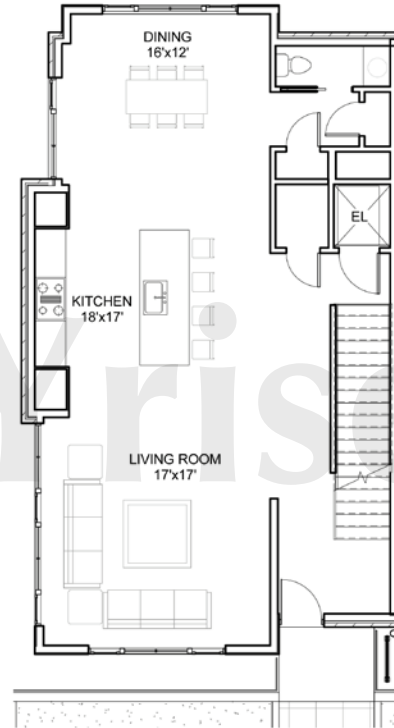

THE
METROPOLITAN

AT PHIPPS

atlanta**SKYrise**[®]
Atlanta Luxury Condos

LEVEL 3

940 SF
CONDITIONED

255 SF
TERRACE

LEVEL 2

1230 SF
CONDITIONED

LEVEL 1

1230 SF
CONDITIONED

GARAGE

237 SF
CONDITIONED

780 SF
GARAGE

THE PACES – 4,672 TOTAL SF

PRIVATE DRIVE END UNIT*