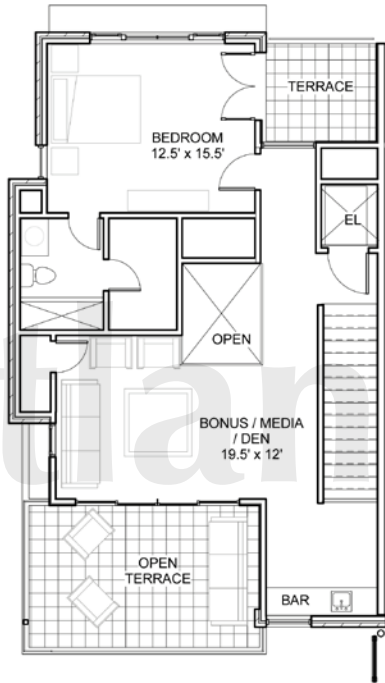

THE
METROPOLITAN

AT PHIPPS

atlanta**SKYrise**[®]
Atlanta Luxury Condos

LEVEL 3

940 SF
CONDITIONED

255 SF
TERRACE

LEVEL 2

1230 SF
CONDITIONED

LEVEL 1

1230 SF
CONDITIONED

GARAGE

237 SF
CONDITIONED

780 SF
GARAGE

THE PACES – 4,672 TOTAL SF

PRIVATE DRIVE END UNIT*