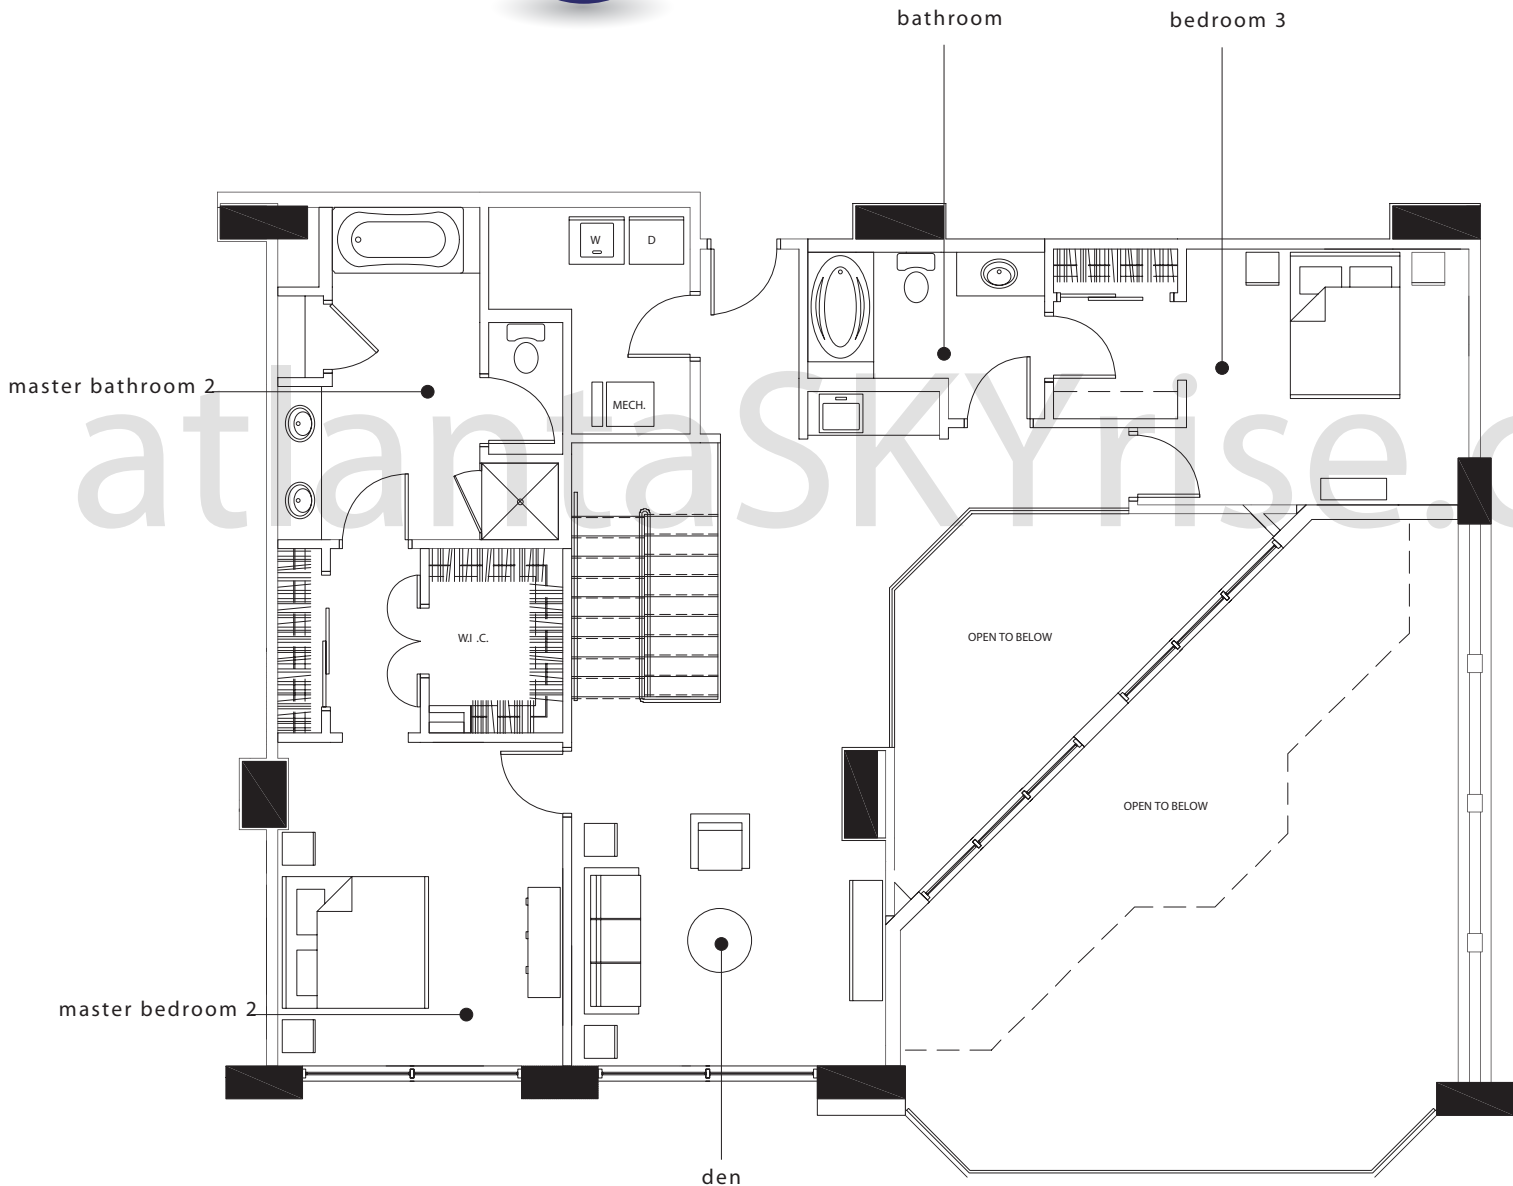

Penthouse Four Upper
 3 bedroom ▪ 3.5 bath ▪ Den 3083 interior square feet

atlanta**SKYrise**[®]
 Atlanta Luxury Condos

lower level 1678 sq. ft.
 FLOOR 26

upper level 1405 sq. ft.
 FLOOR 27