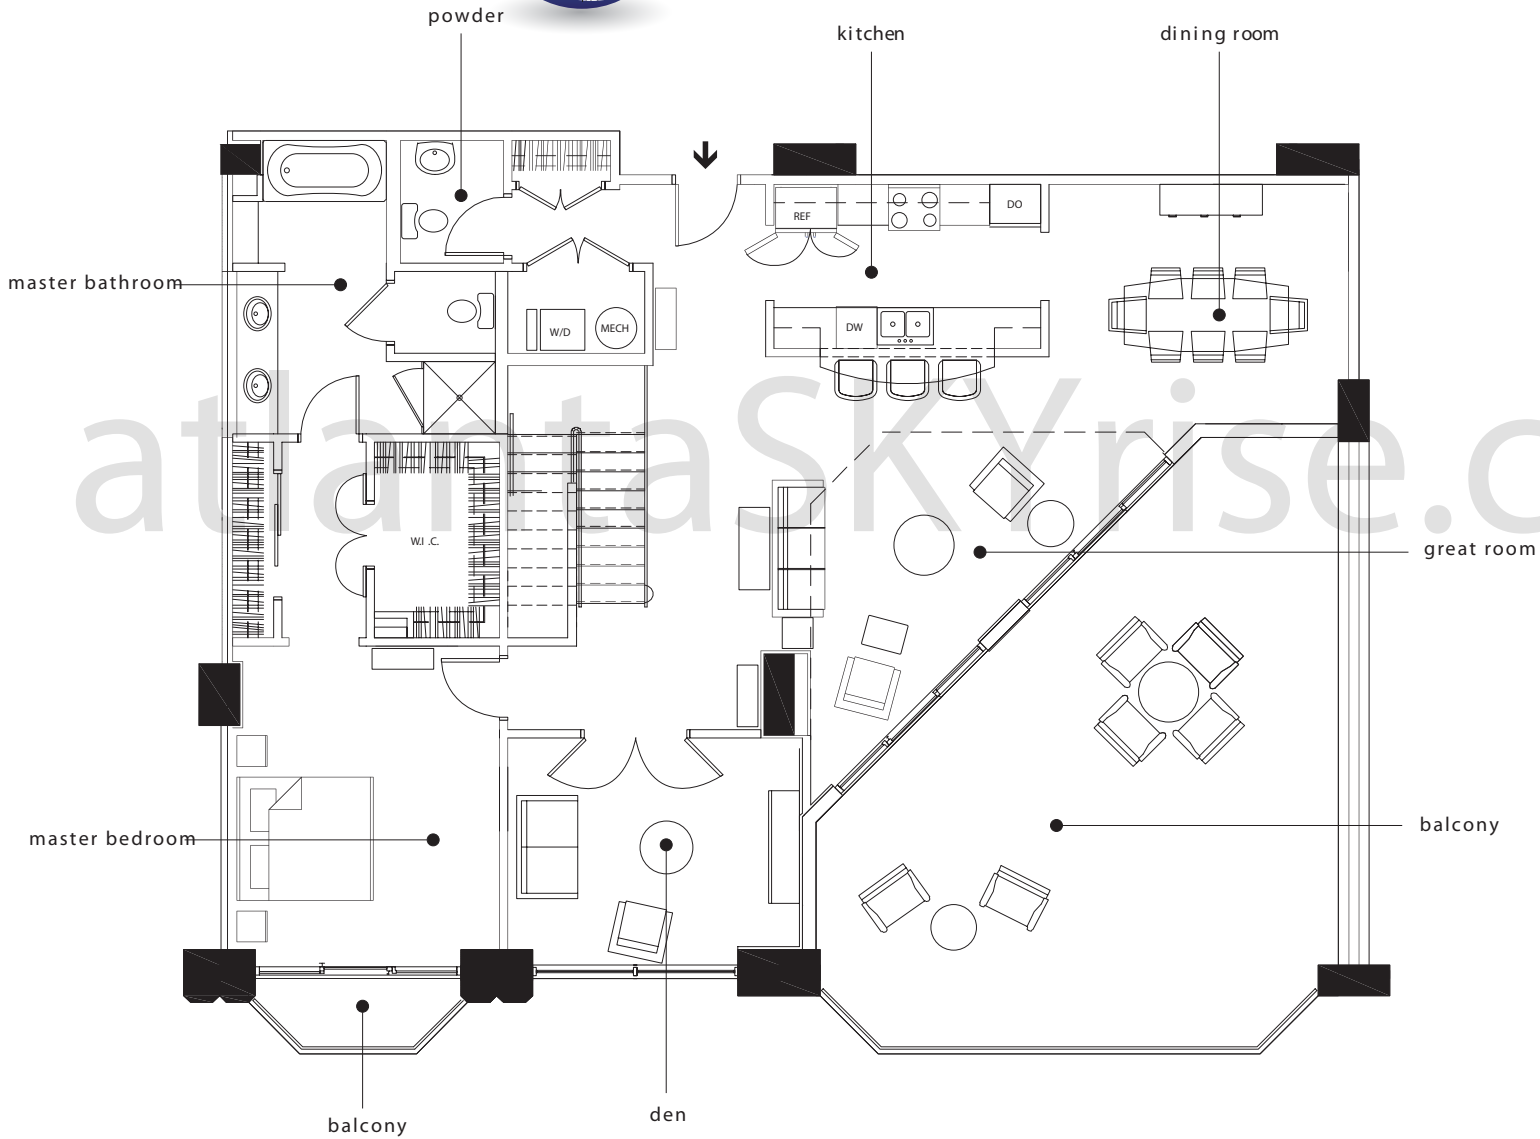

Penthouse Four Lower
3 bedroom • 3.5 bath • Den 3083 interior square feet

atlantaSKYrise®

Atlanta Luxury Condos

lower level 1678 sq. ft.
FLOOR 26

upper level 1405 sq. ft.
FLOOR 27