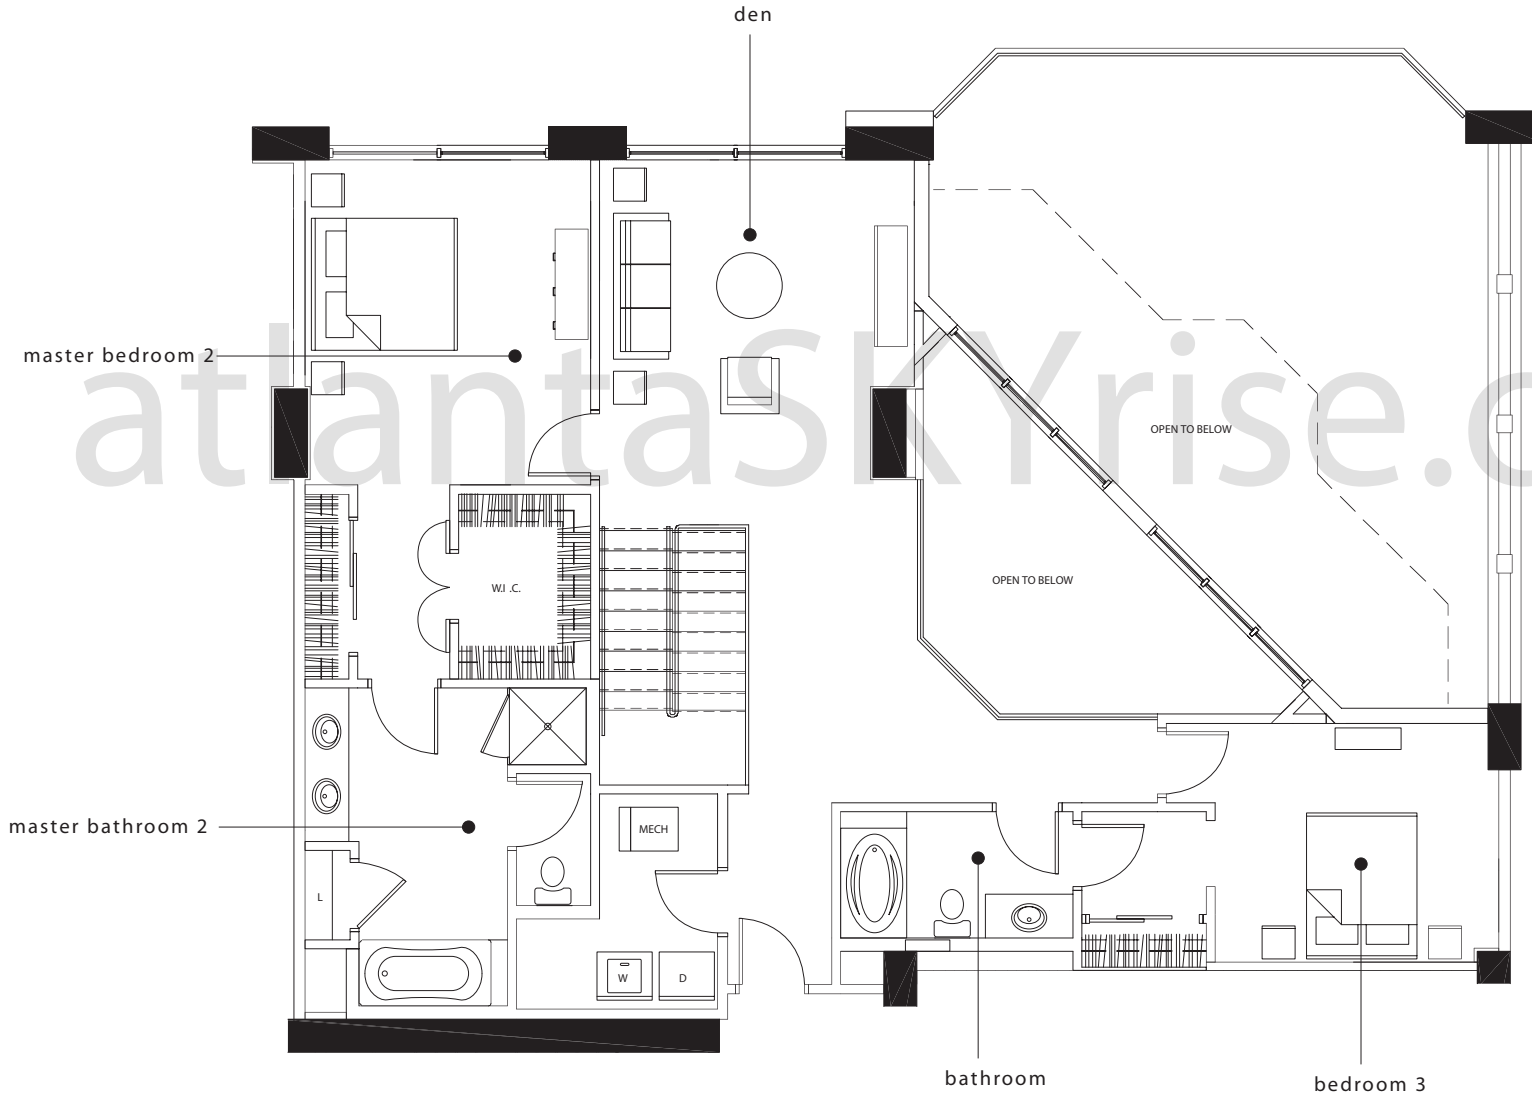

Penthouse Three Upper
3 bedroom • 3.5 bath • Den 3001 interior square feet

atlanta**SKY**rise®
Atlanta Luxury Condos

upper level 1364 sq. ft.
FLOOR 27

lower level 1637 sq. ft.
FLOOR 26