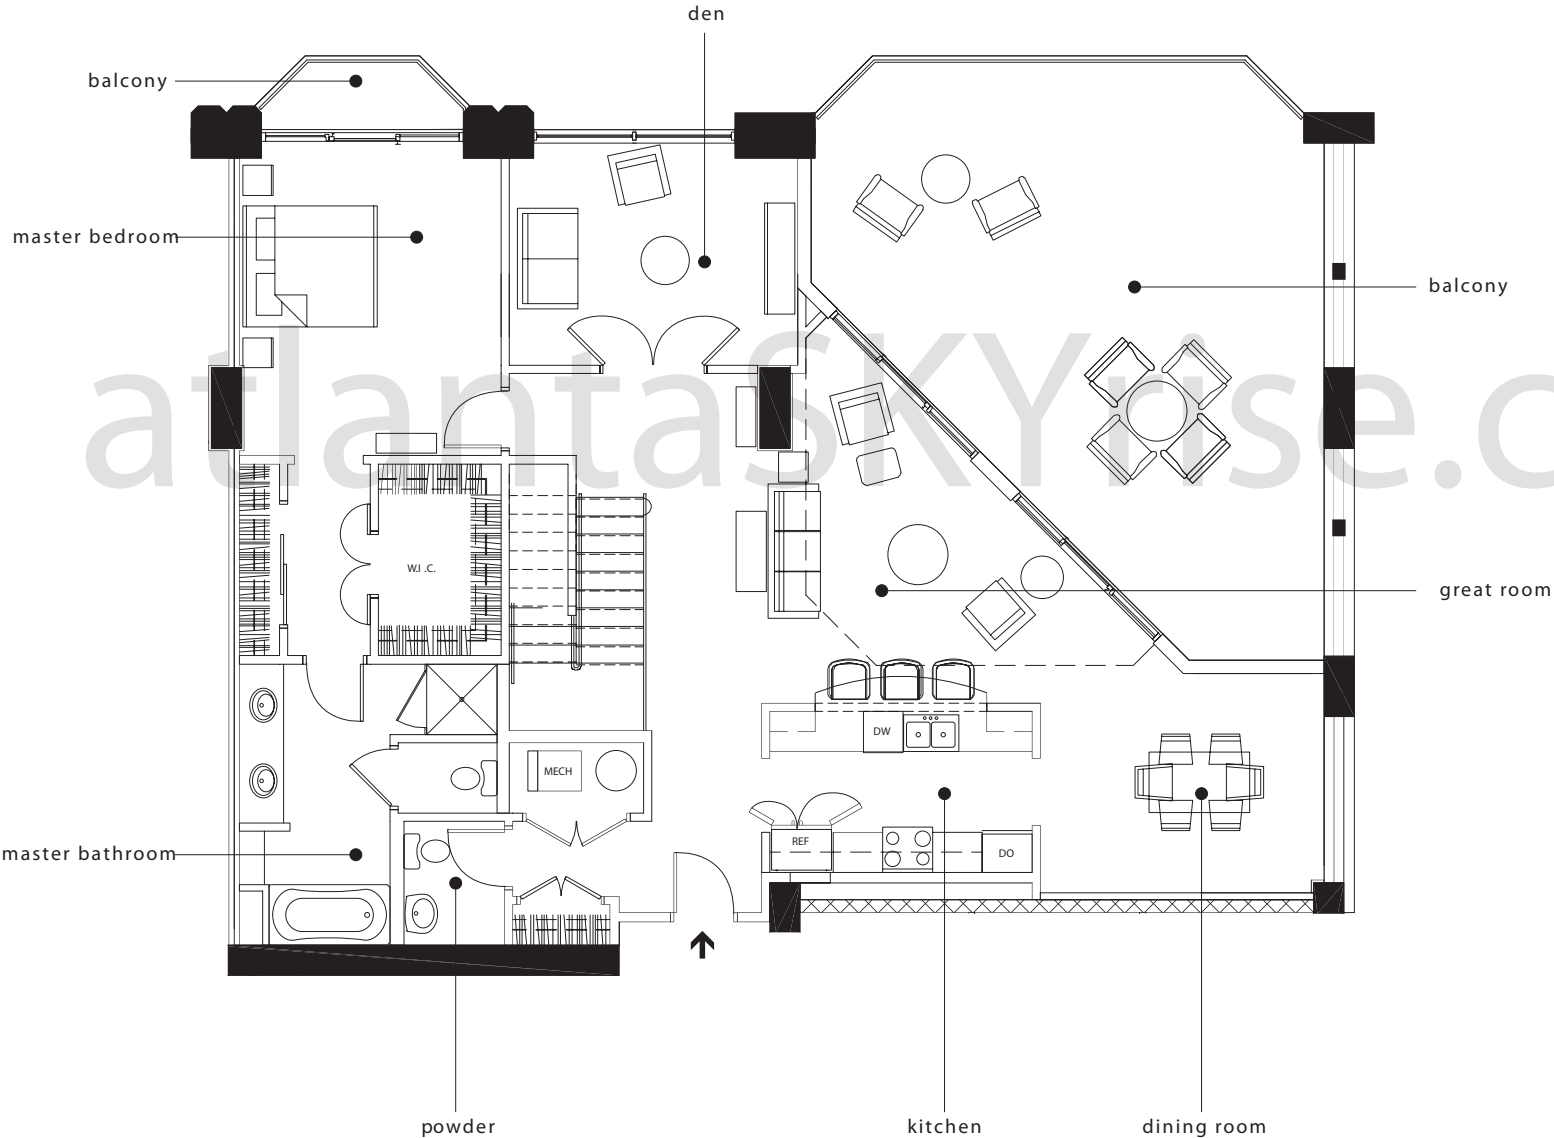

### Penthouse Three Lower

3 bedroom • 3.5 bath • Den 3001 interior square feet

# atlantaSKYrise®

Atlanta Luxury Condos

upper level 1364 sq. ft.  
FLOOR 27

lower level 1637 sq. ft.  
FLOOR 26