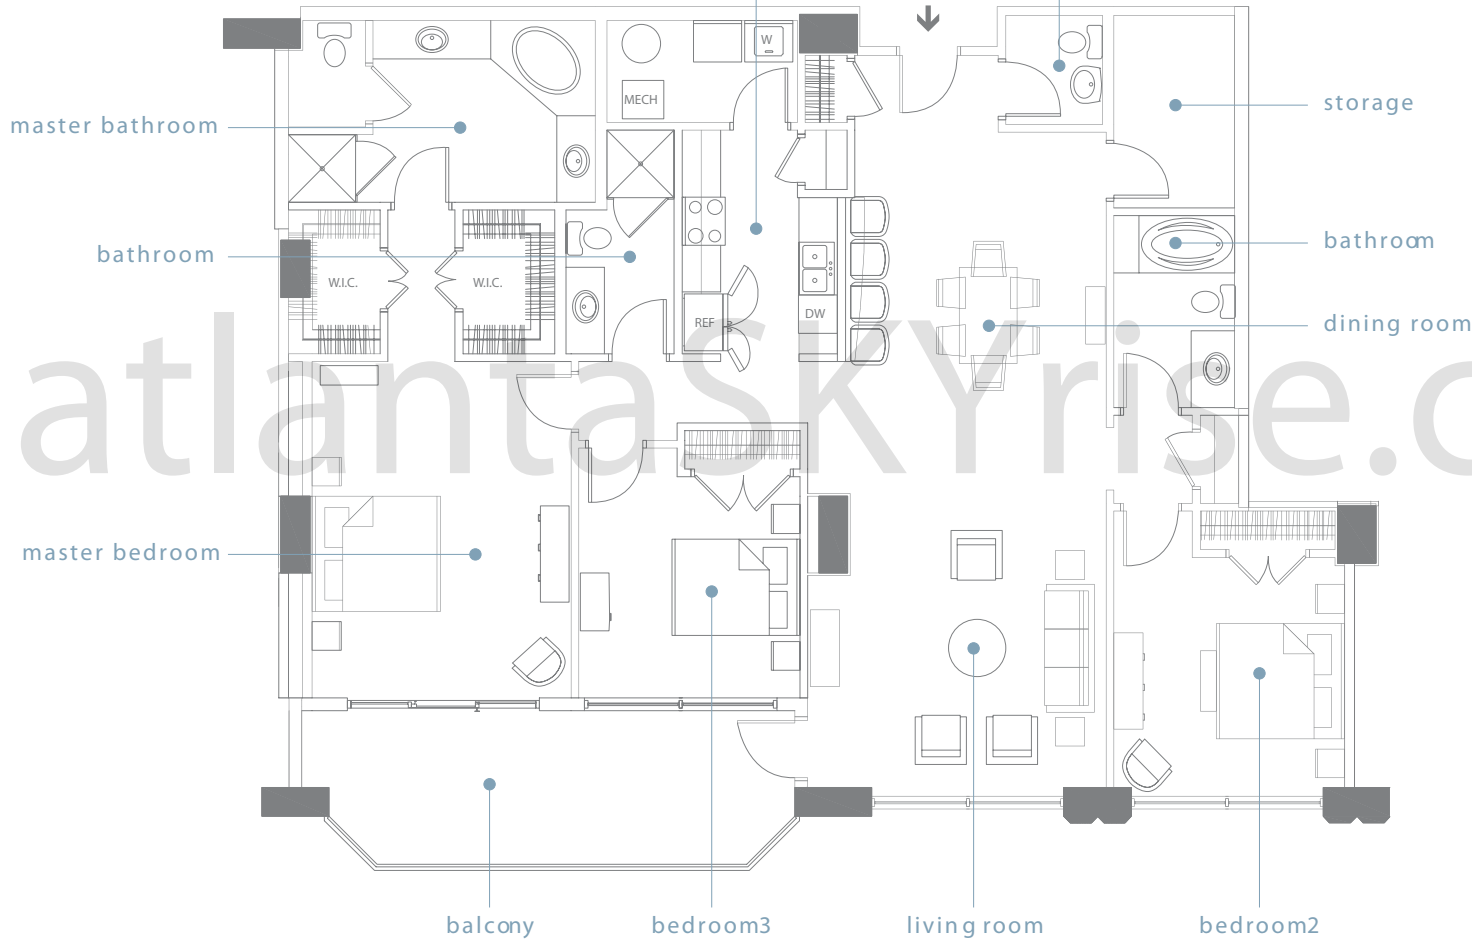

# Residence Six

3 bedroom ■ 3 1/2 bath ■ 2010 interior square feet

# atlantaSKYrise®

Atlanta Luxury Condos

floor 7-21

floor 6

floor 5