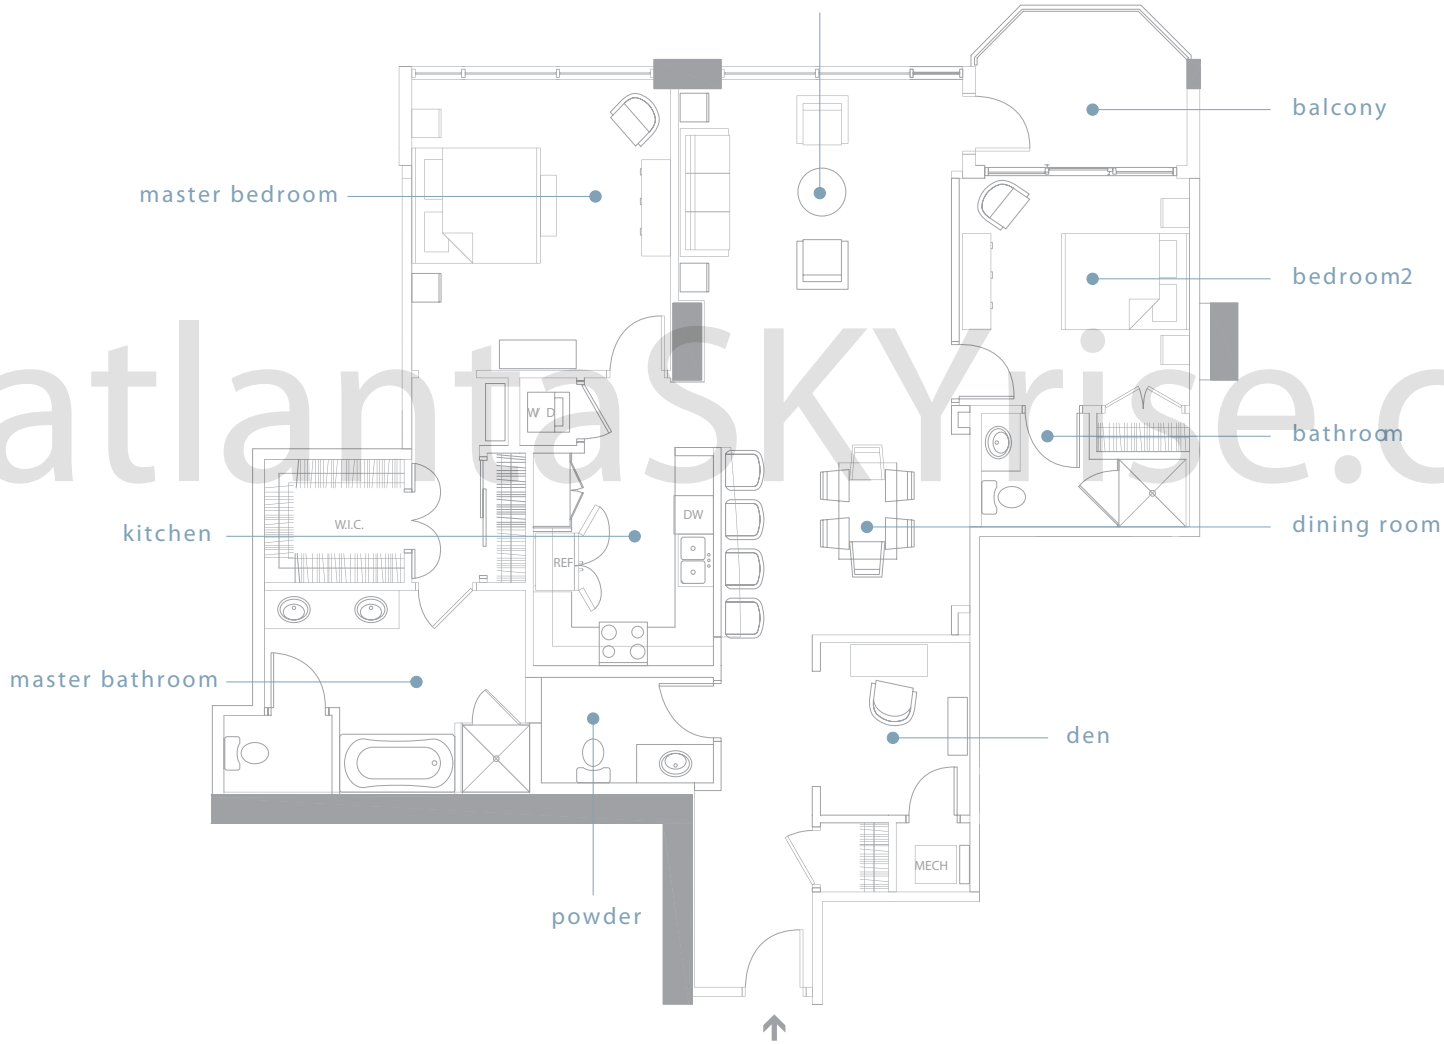

Residence Five

2 bedroom ■ 2 1/2 bath ■ den ■ 1594 interior square feet

atlantaSKYrise®

Atlanta Luxury Condos

living room

floor 7-21

floor 6

floor 5

floor 4

floor 3