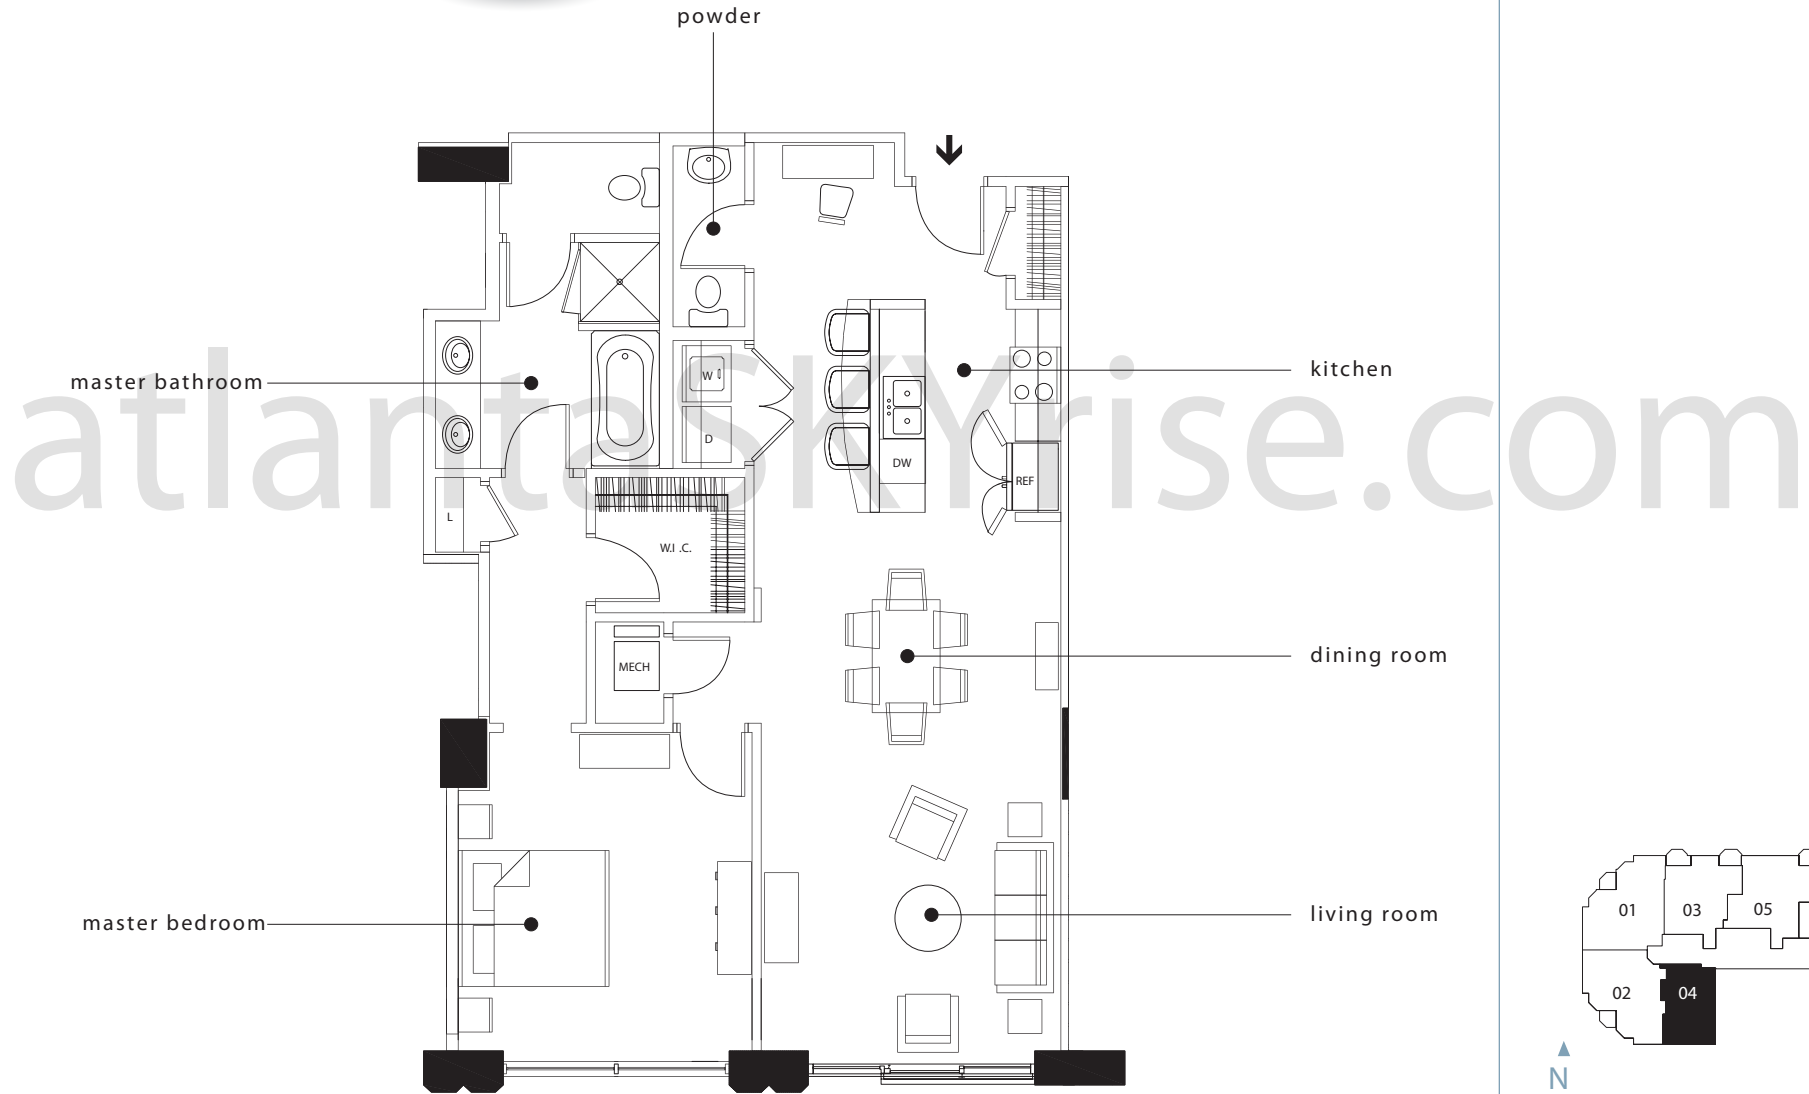

Residence Four A  
1 bedroom ■ 1 1/2 bath ■ 1118 interior square feet

atlanta**SKY**rise®  
Atlanta Luxury Condos

floor 3