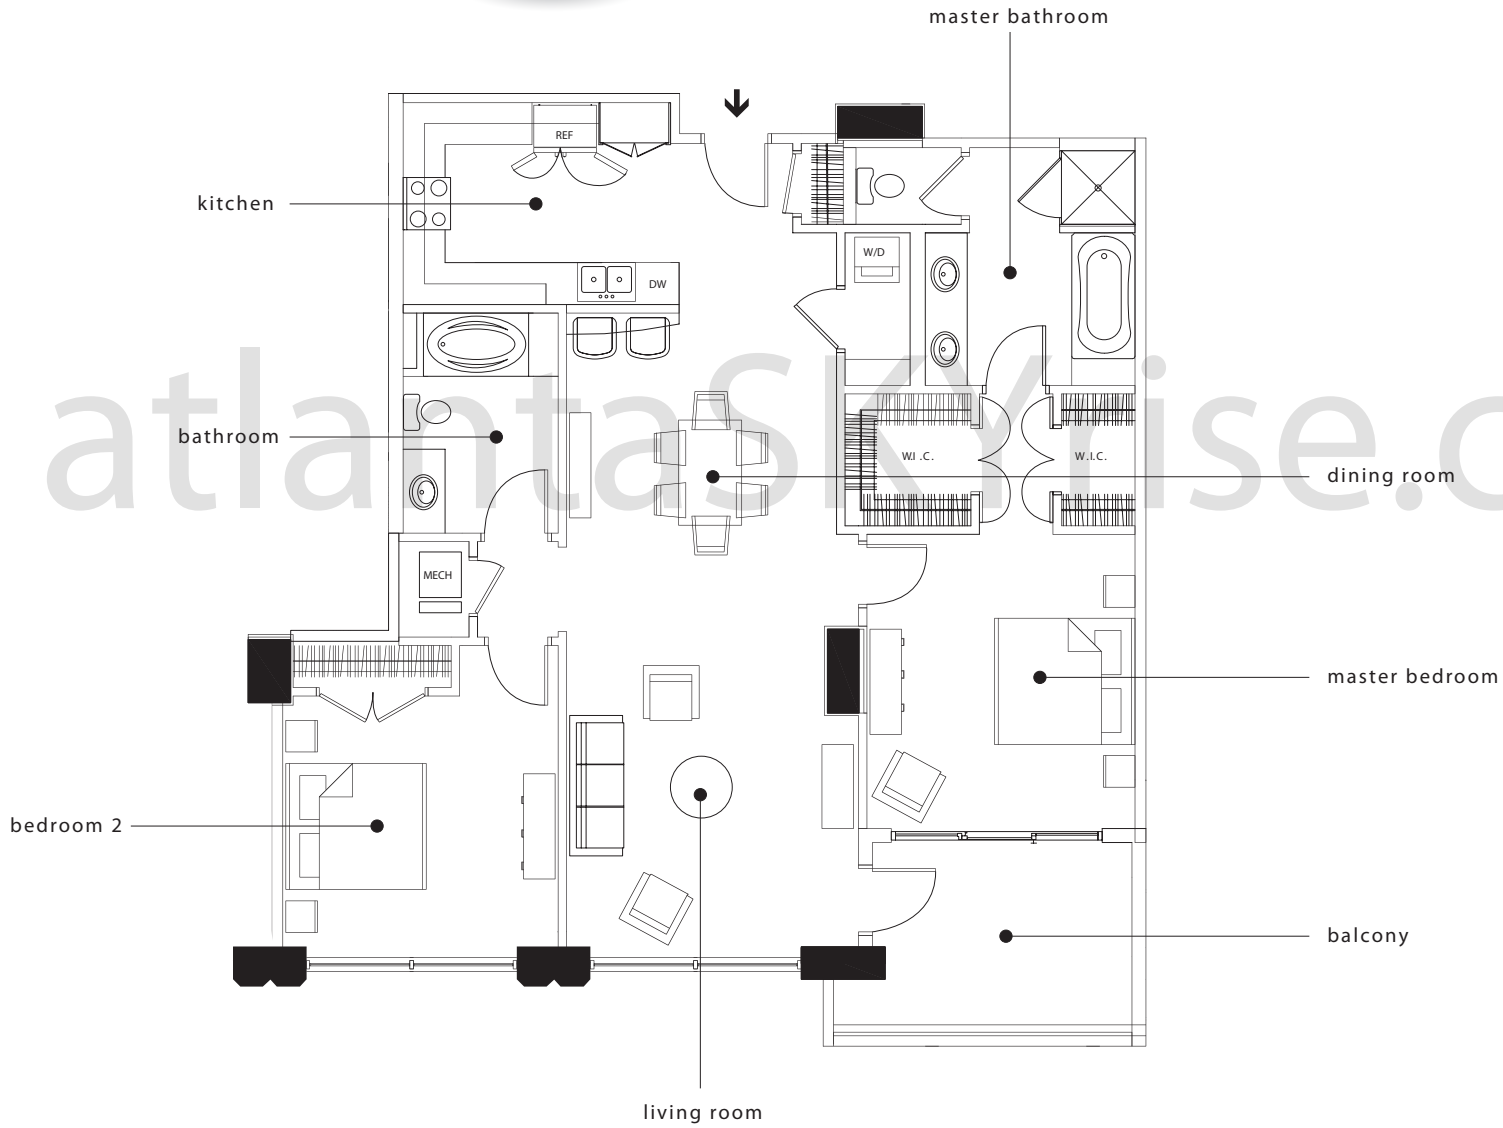

Residence Four B
2 bedroom ■ 2 bath ■ 1458 interior square feet

atlanta**SKY**rise®
Atlanta Luxury Condos

floor 4