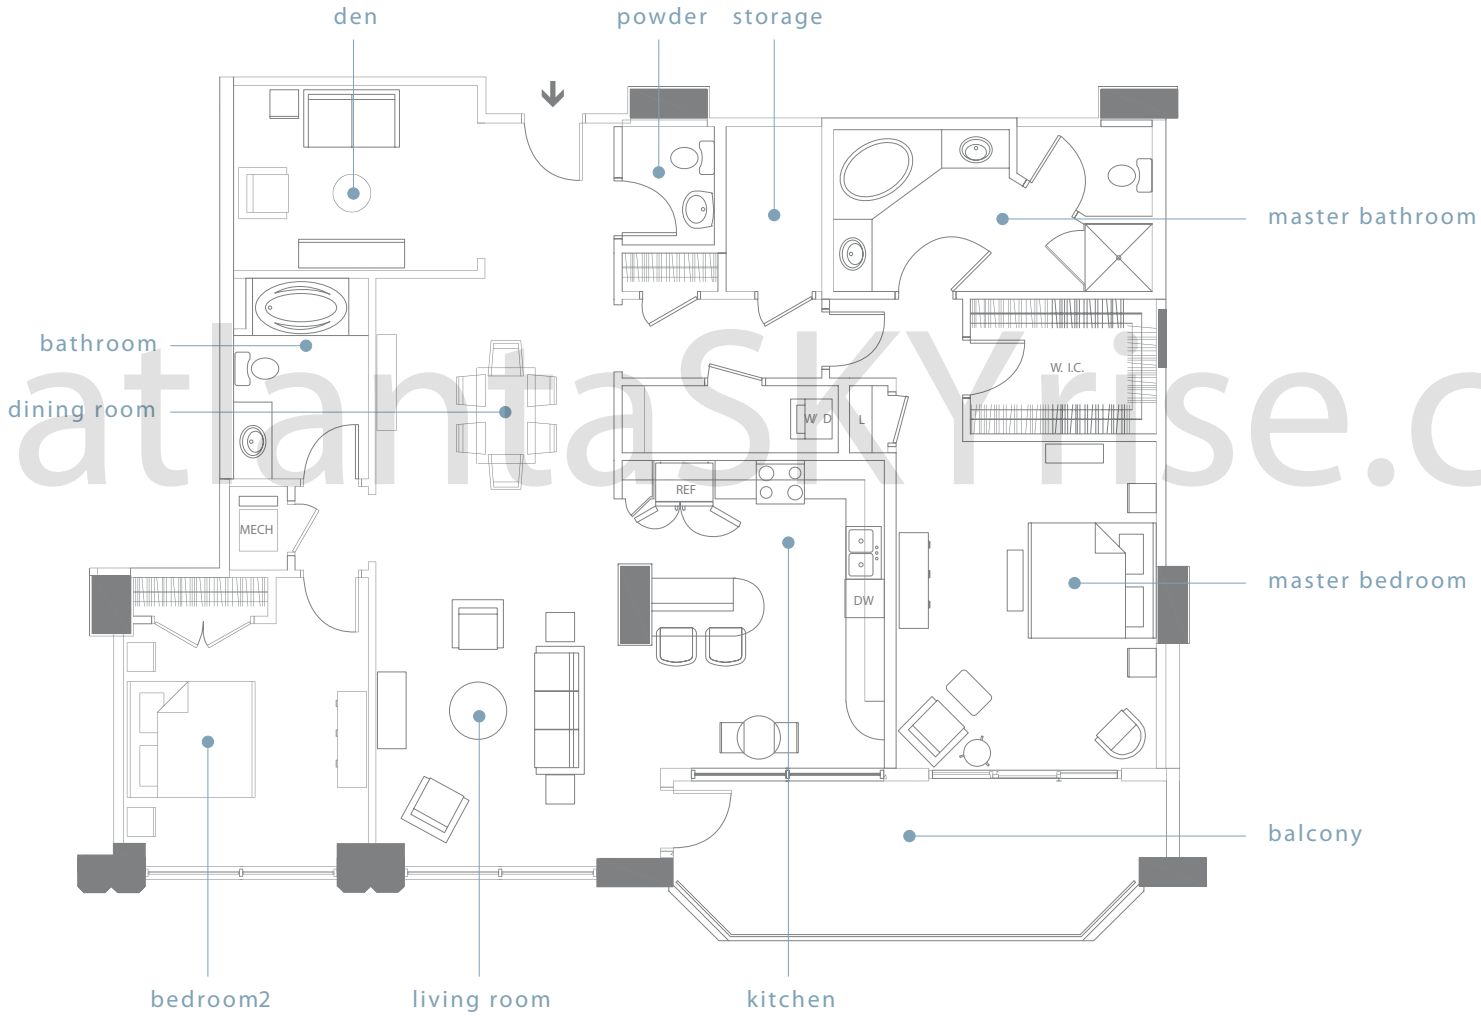

Residence Four

2 bedroom ■ 2 1/2 bath ■ den ■ 1939 interior square feet

atlantaSKYrise®

Atlanta Luxury Condos

floor 7-21

floor 6

floor 5